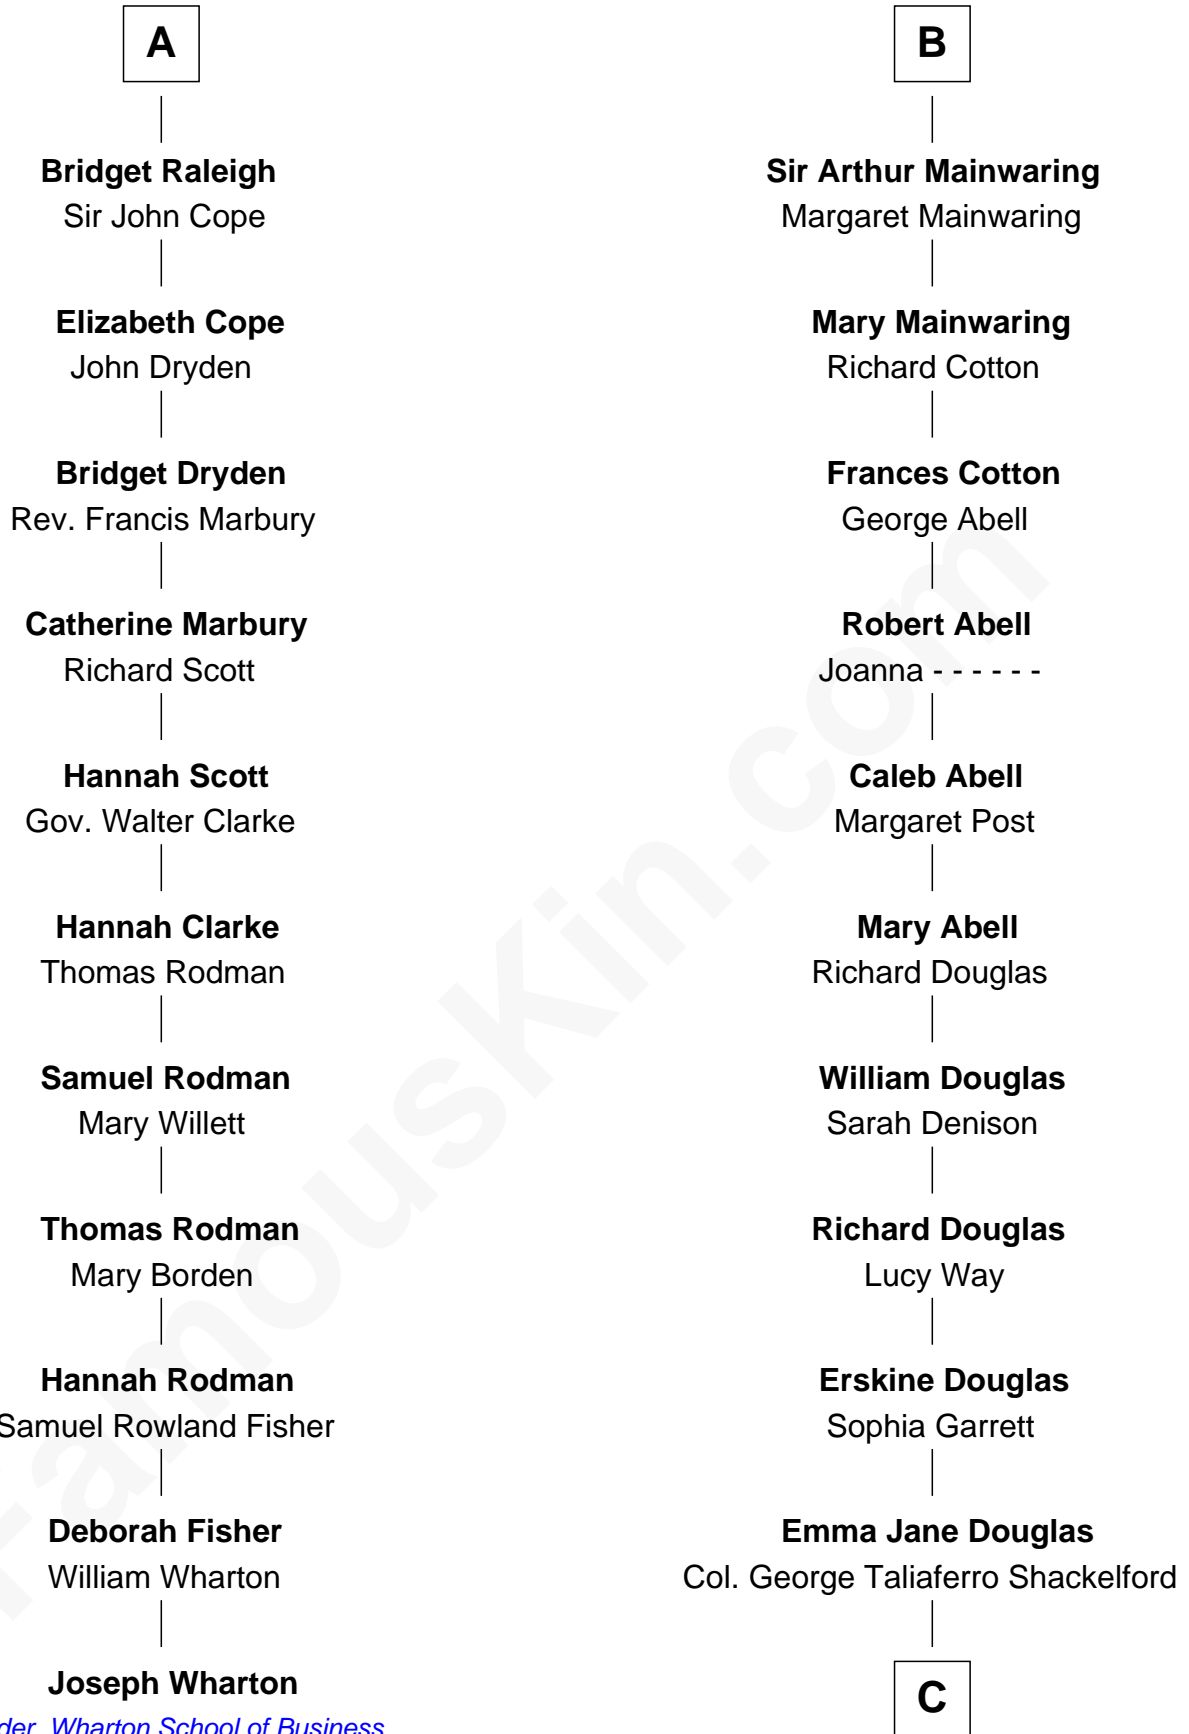

## Relationship Chart of

### Joseph Wharton

*Founder of the Wharton School of Business*

17th cousin 1 time removed of

**Melvyn Douglas**  
*Movie Actor*

**Sir James le Boteler**  
Eleanor de Bohun

C

**Lena Priscilla Shackelford**  
Edouard Gregory Hesselberg