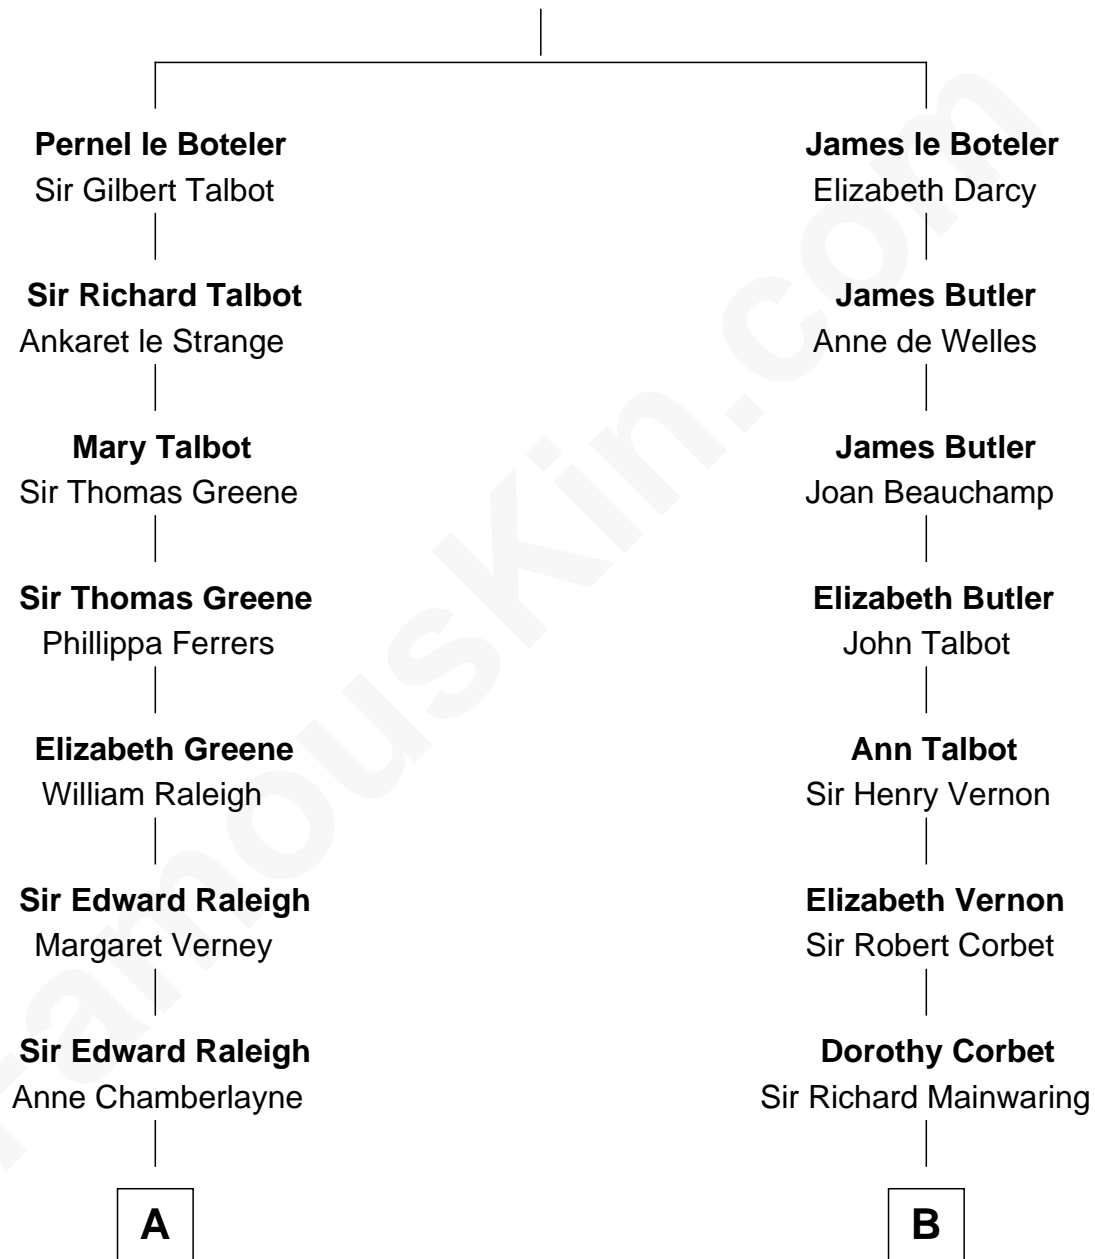

## Relationship Chart of

### Joseph Wharton

*Founder of the Wharton School of Business*

17th cousin 1 time removed of

**Melvyn Douglas**  
*Movie Actor*

**Sir James le Boteler**  
Eleanor de Bohun

C

**Lena Priscilla Shackelford**  
Edouard Gregory Hesselberg

**Melvyn Douglas**  
*Movie Actor*

FamousKin.com