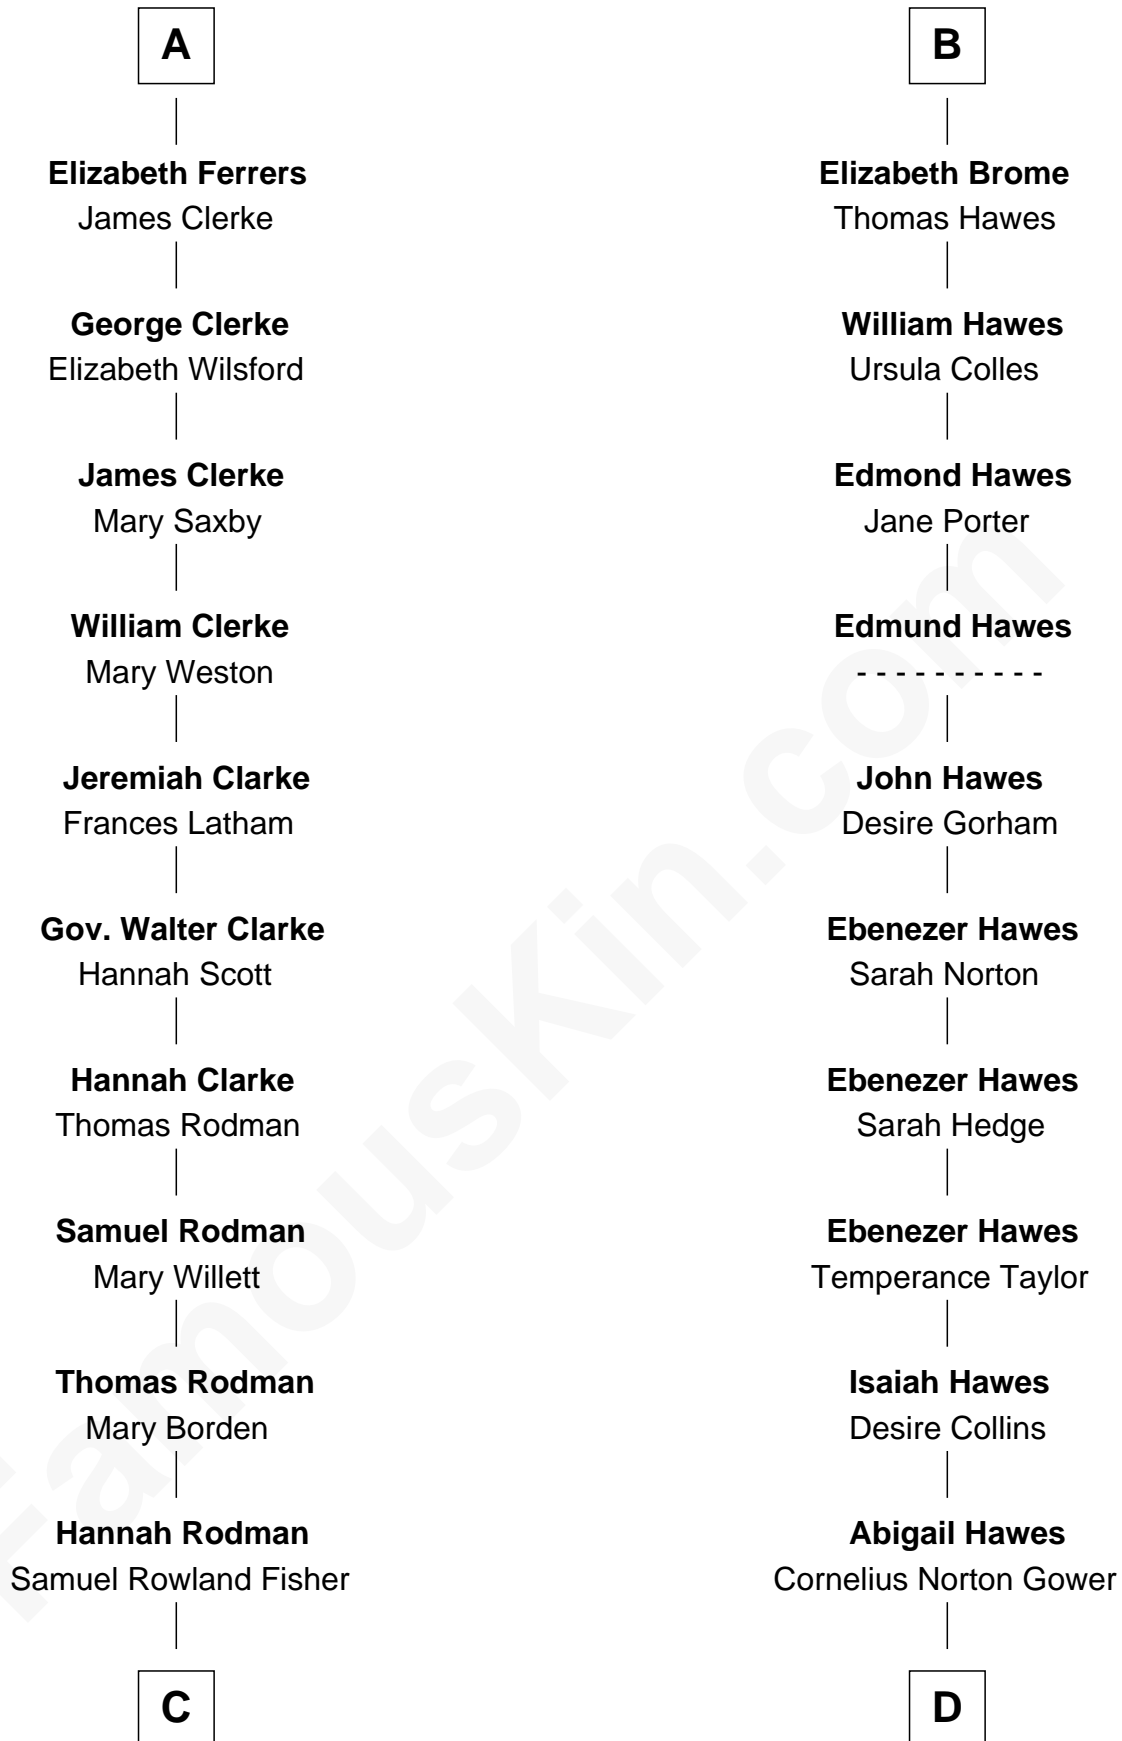

FamousKin.com

Relationship Chart of

Joseph Wharton

Founder of the Wharton School of Business

18th cousin 3 times removed of

Sarah Palin

9th Governor of Alaska

Sir Robert de Ros

Isabel de Aubeney

C

Deborah Fisher
William Wharton

Joseph Wharton

Founder, Wharton School of Business

D

Arthur Collins Gower
Mary Schmolz

James Carl Gower
Cora Godfrey Strong

Helen Louise Gower
Clement James Sheeran

Sarah Sheeran
Charles Richard Heath

Sarah Palin
9th Governor of Alaska

FamousKin.com