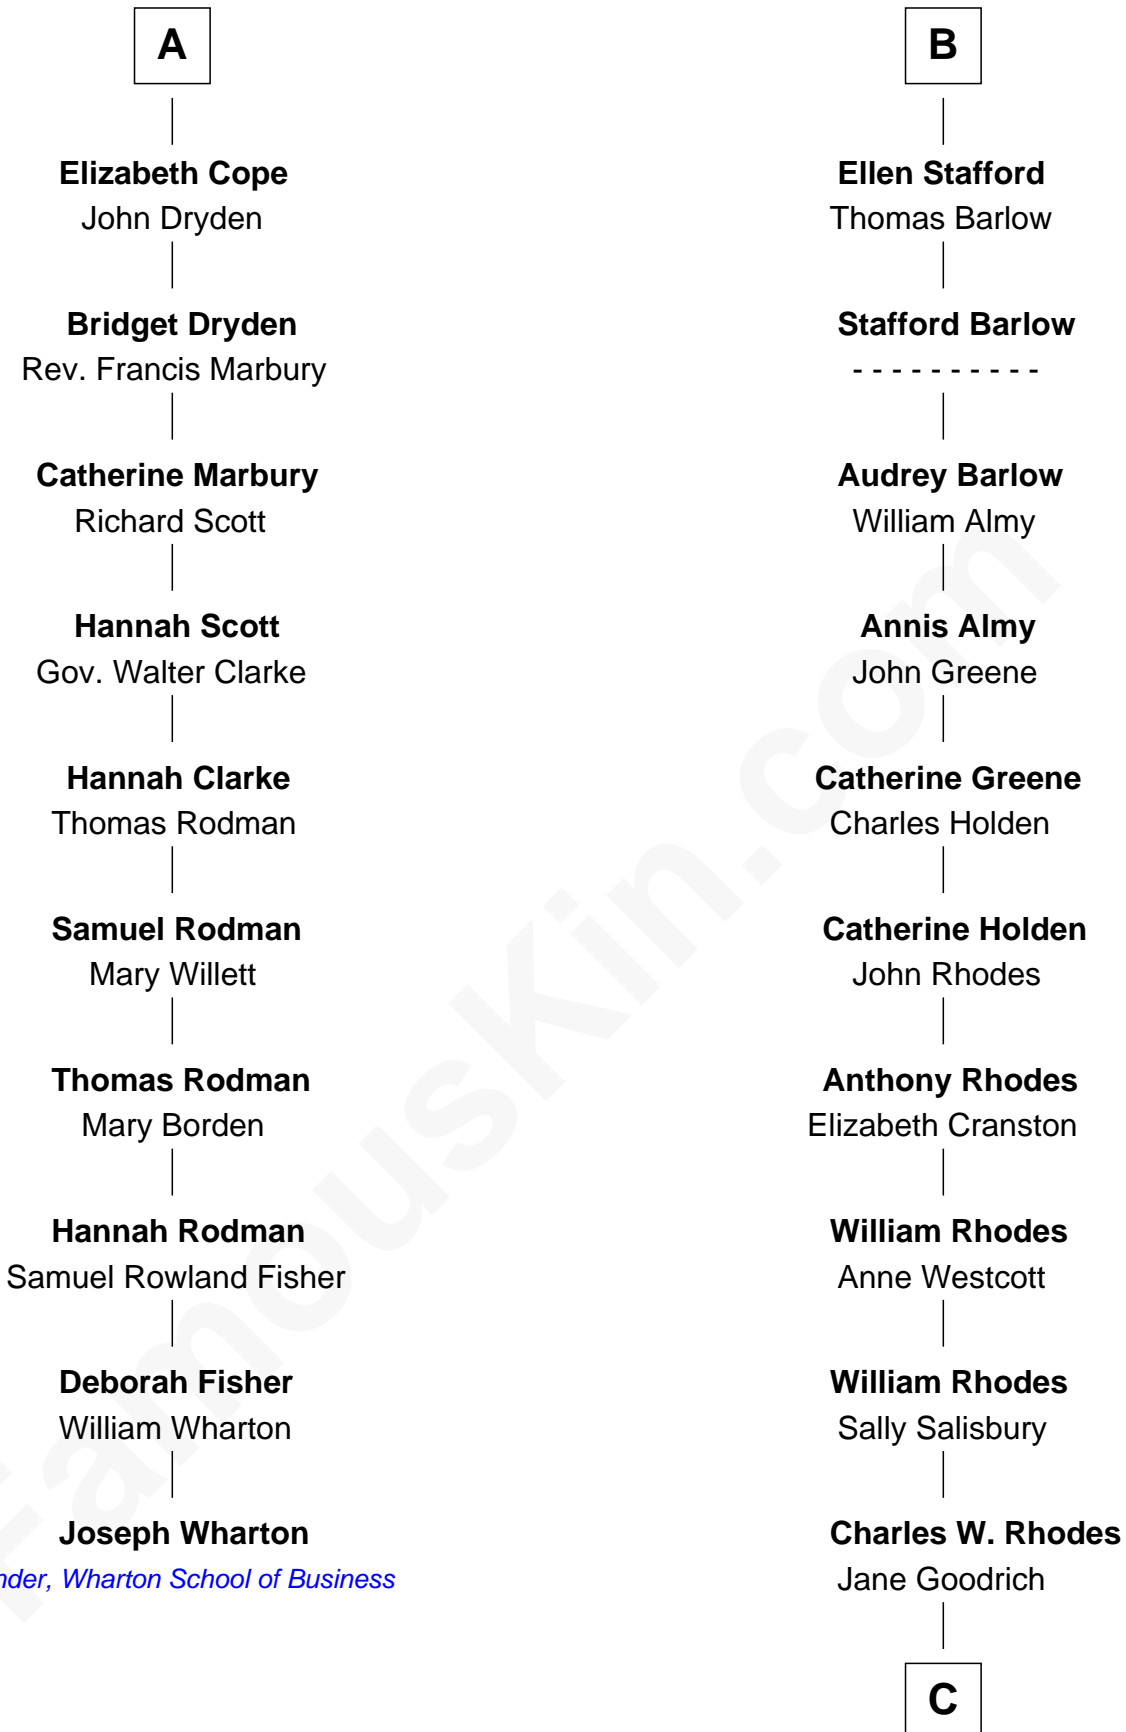

FamousKin.com

Relationship Chart of

Joseph Wharton

Founder of the Wharton School of Business

16th cousin 5 times removed of

Sarah Palin

9th Governor of Alaska

C

Alma Miranda Rhodes

James W. Heath

Charles R. Heath

Alice Adeline Oriel

Charles Francis Heath

Nellie Marie Brandt

Charles Richard Heath

Sarah Sheeran

Sarah Palin

9th Governor of Alaska

FamousKin.com