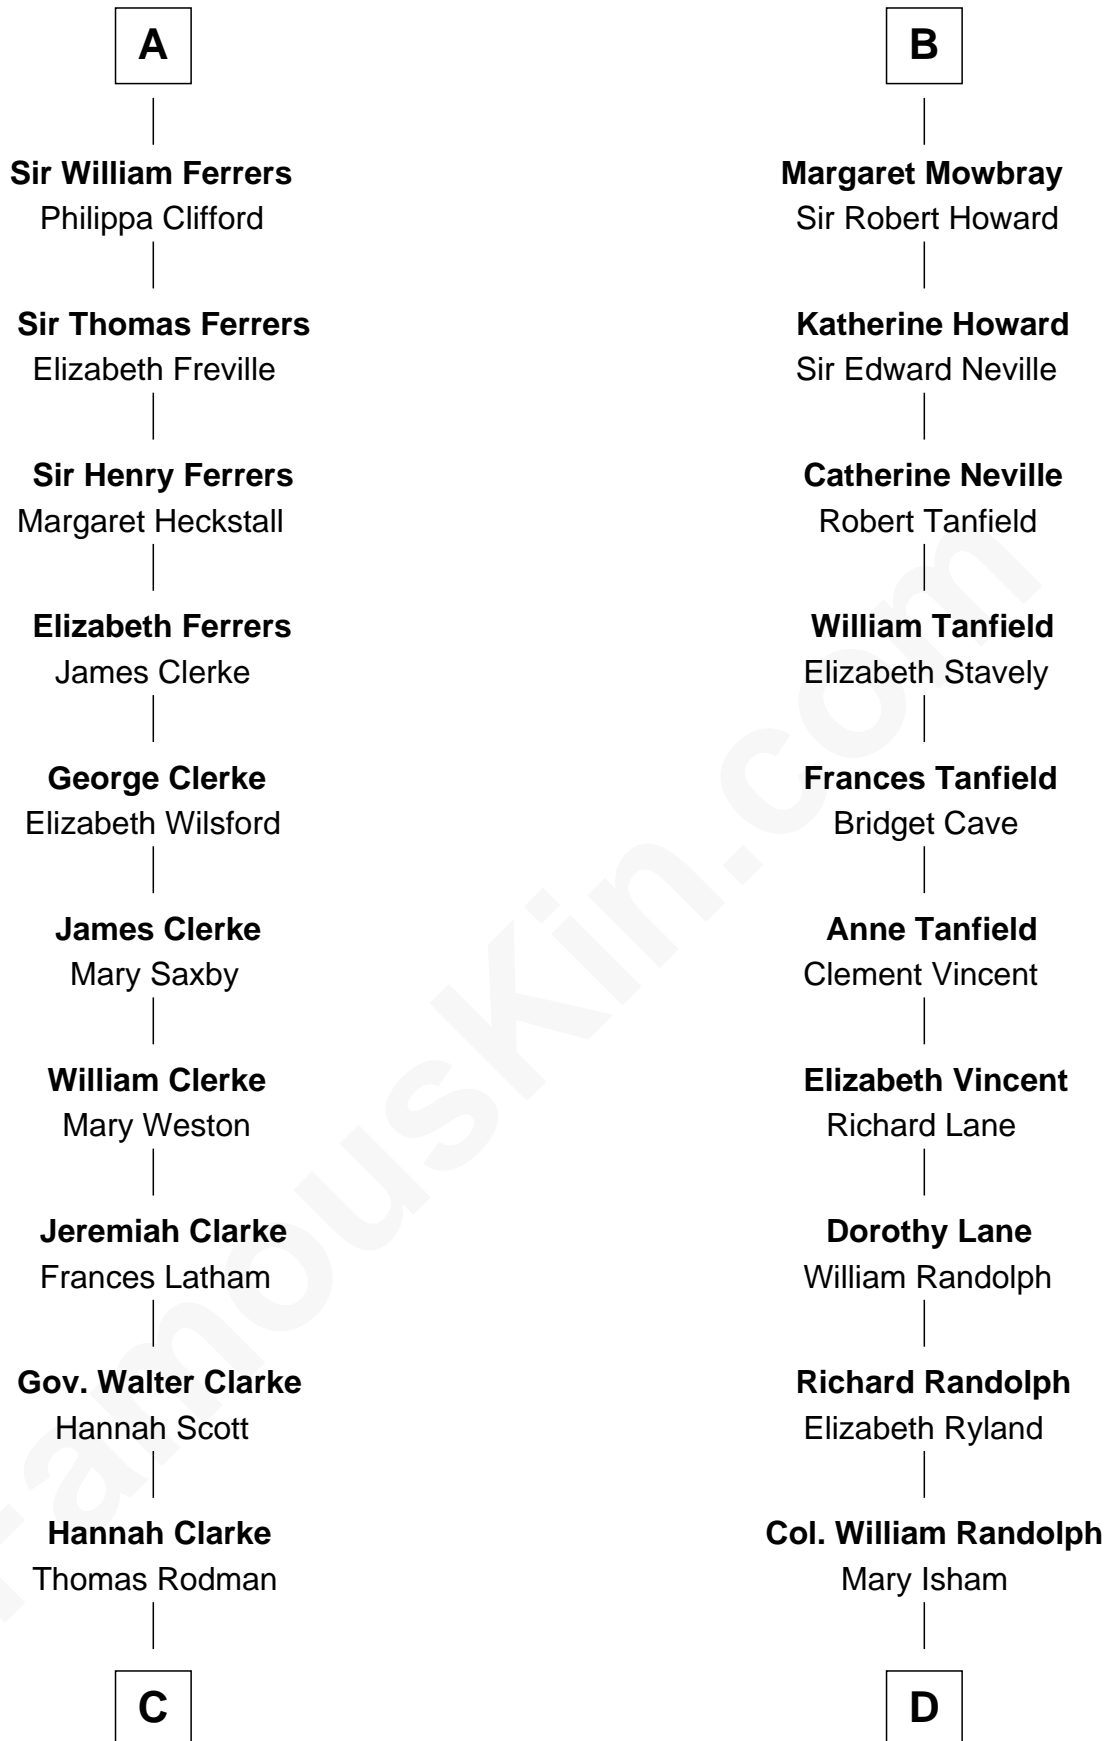

FamousKin.com

Relationship Chart of

Joseph Wharton

Founder of the Wharton School of Business

19th cousin 2 times removed of

Thomas Jefferson

3rd U.S. President and Signer of the Declaration of Independence

Raoul de Lusgnan

Alice de Eu

C

Samuel Rodman

Mary Willett

Thomas Rodman

Mary Borden

Hannah Rodman

Samuel Rowland Fisher