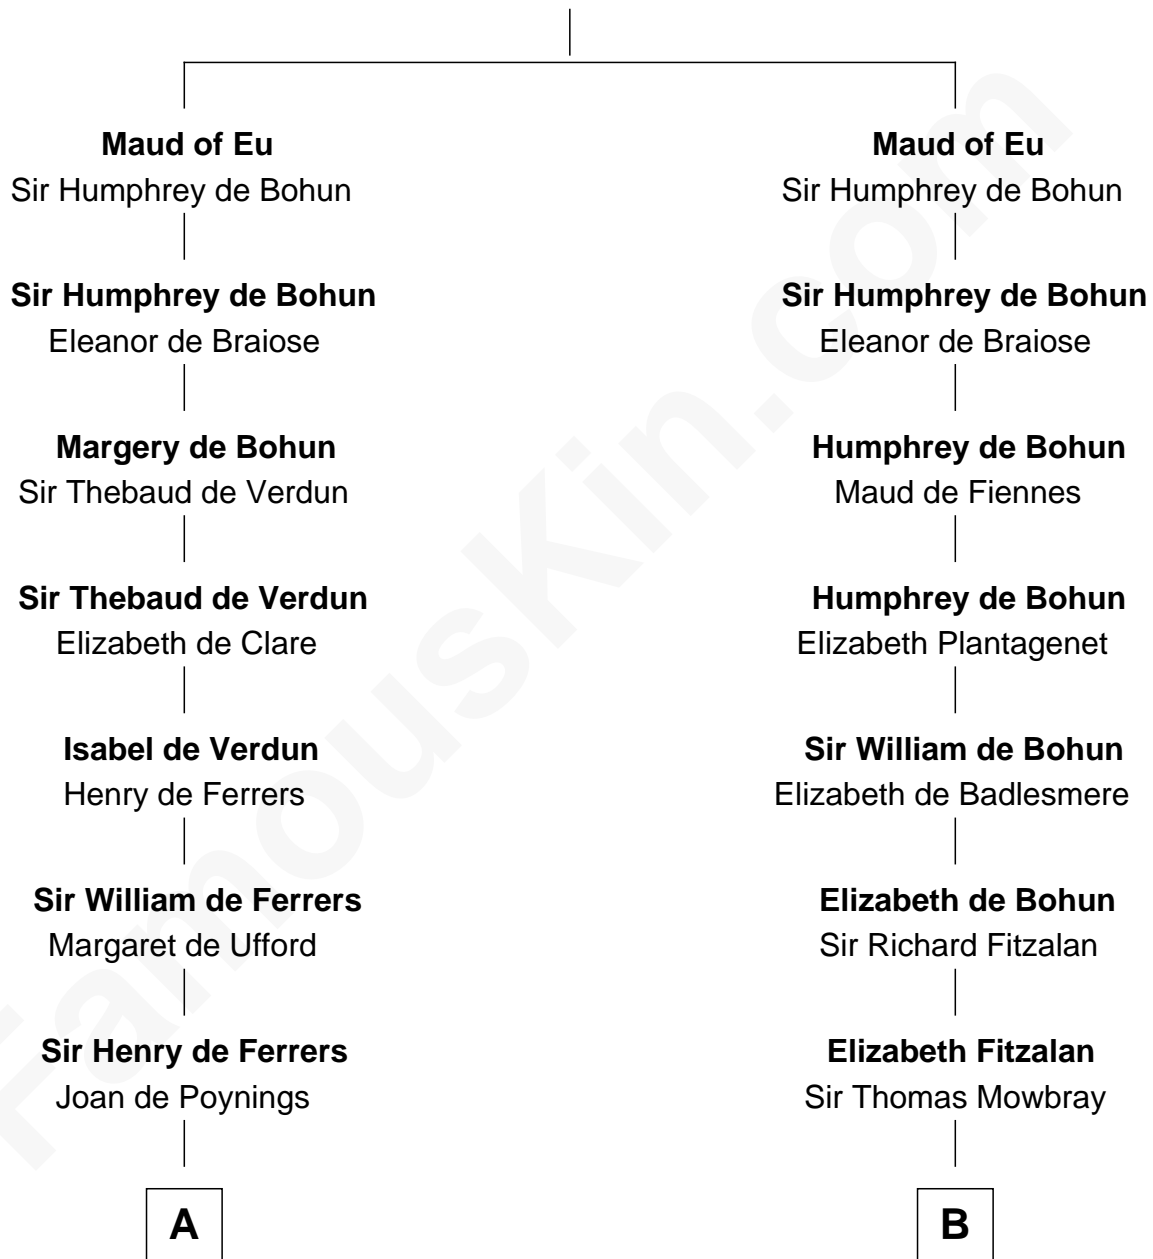

FamousKin.com

Relationship Chart of

Joseph Wharton

Founder of the Wharton School of Business

19th cousin 2 times removed of

Thomas Jefferson

3rd U.S. President and Signer of the Declaration of Independence

Raoul de Lusgnan

Alice de Eu

C

Samuel Rodman

Mary Willett

Thomas Rodman

Mary Borden

Hannah Rodman

Samuel Rowland Fisher

Deborah Fisher

William Wharton

Joseph Wharton

Founder, Wharton School of Business

D

Isham Randolph

Jane Rogers

Jane Randolph

Peter Jefferson

Thomas Jefferson

3rd U.S. President

FamousKin.com