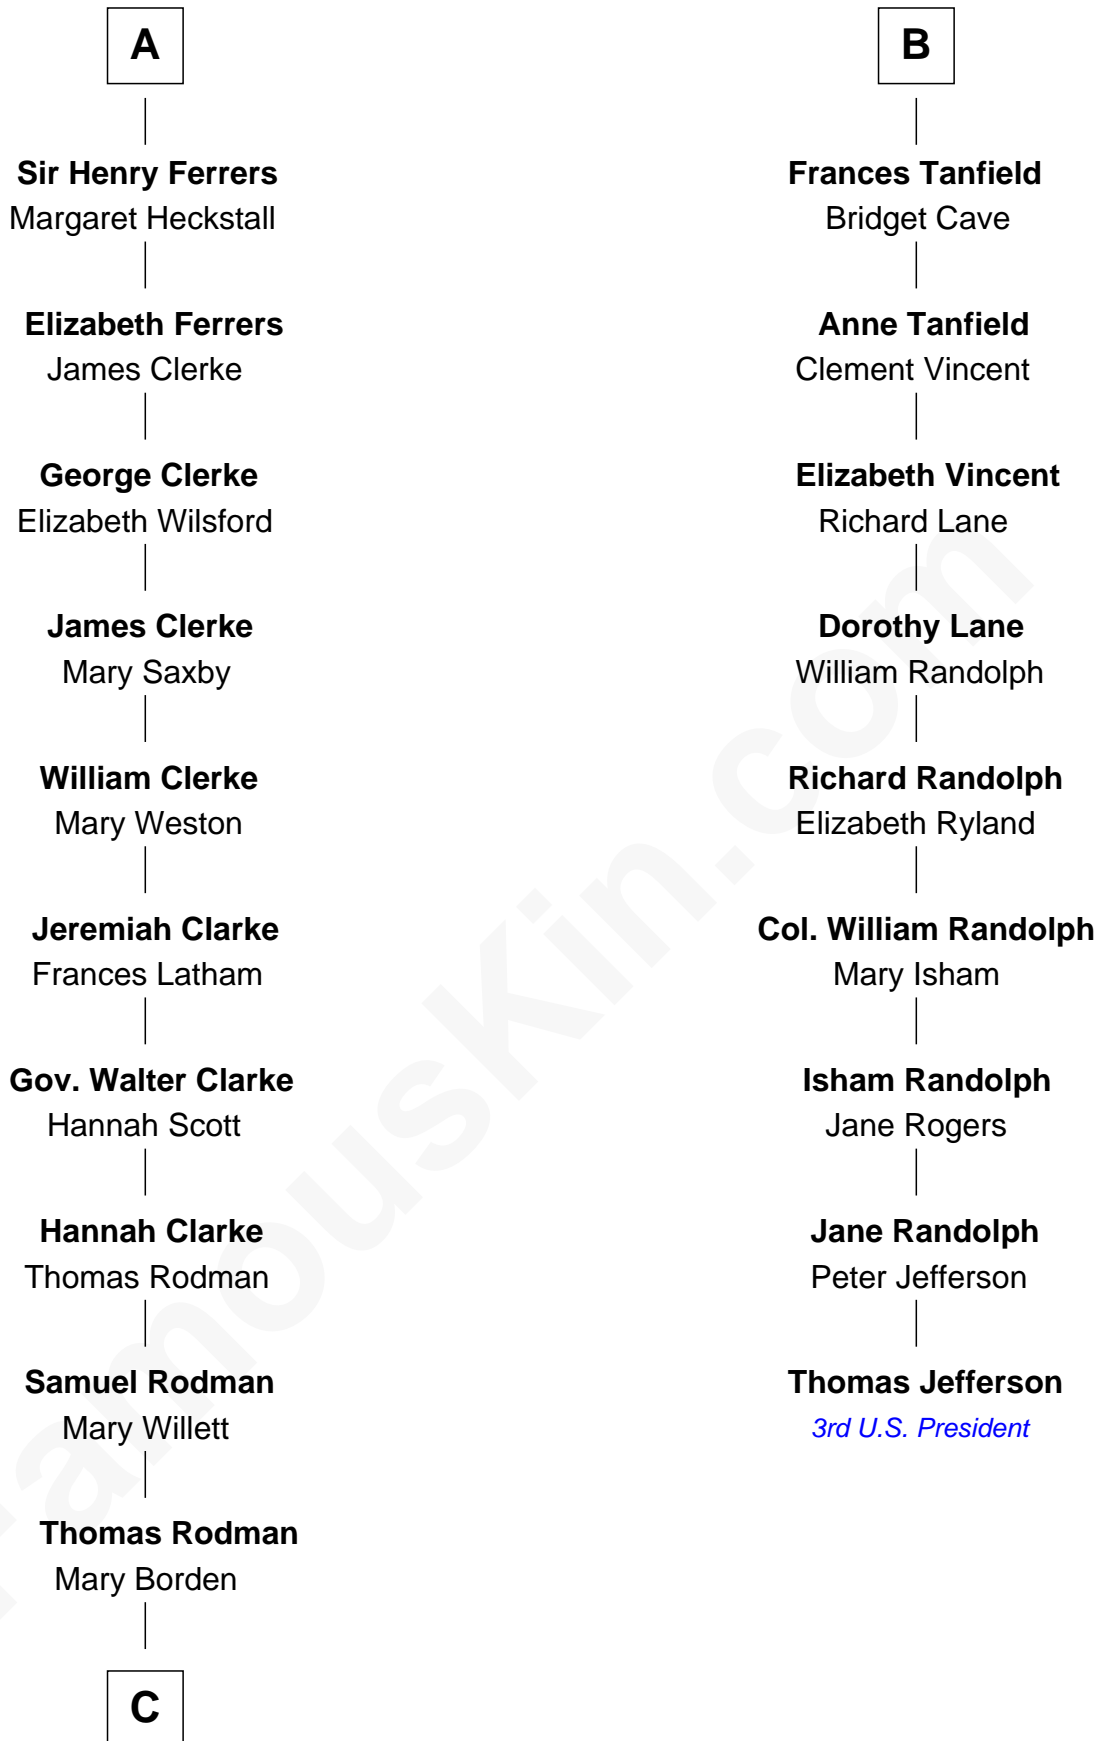

FamousKin.com

Relationship Chart of

Joseph Wharton

Founder of the Wharton School of Business

15th cousin 4 times removed of

Thomas Jefferson

3rd U.S. President and Signer of the Declaration of Independence

King Edward I
Eleanor of Castile

C

Hannah Rodman
Samuel Rowland Fisher

Deborah Fisher
William Wharton

Joseph Wharton
Founder, Wharton School of Business

FamousKin.com