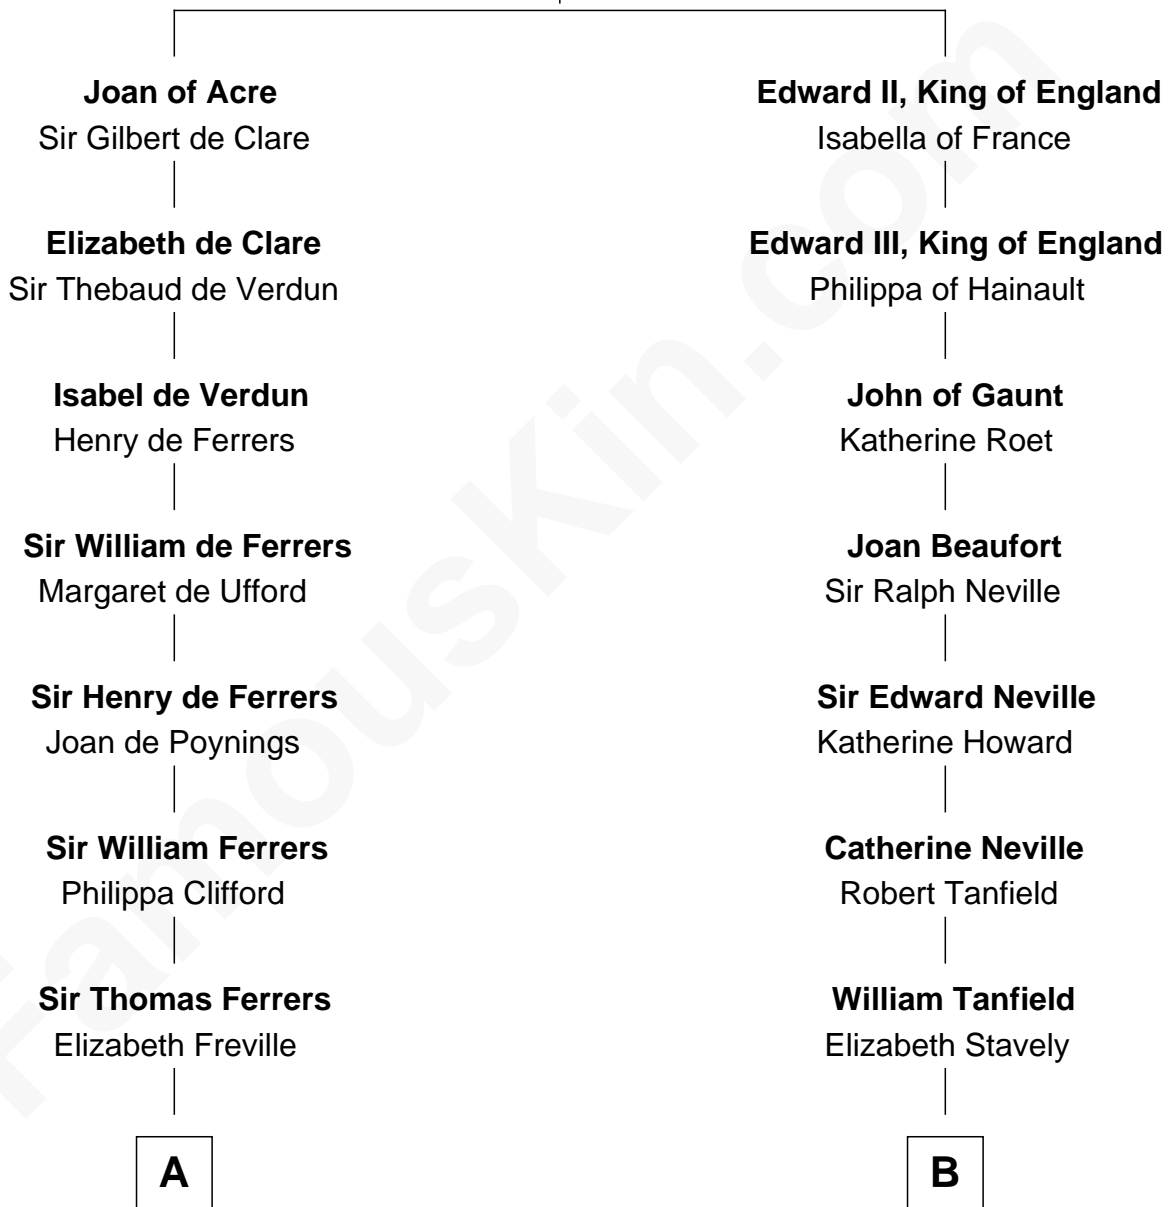

FamousKin.com

Relationship Chart of

Joseph Wharton

Founder of the Wharton School of Business

15th cousin 4 times removed of

Thomas Jefferson

3rd U.S. President and Signer of the Declaration of Independence

King Edward I
Eleanor of Castile

C

Hannah Rodman
Samuel Rowland Fisher

Deborah Fisher
William Wharton

Joseph Wharton
Founder, Wharton School of Business

FamousKin.com