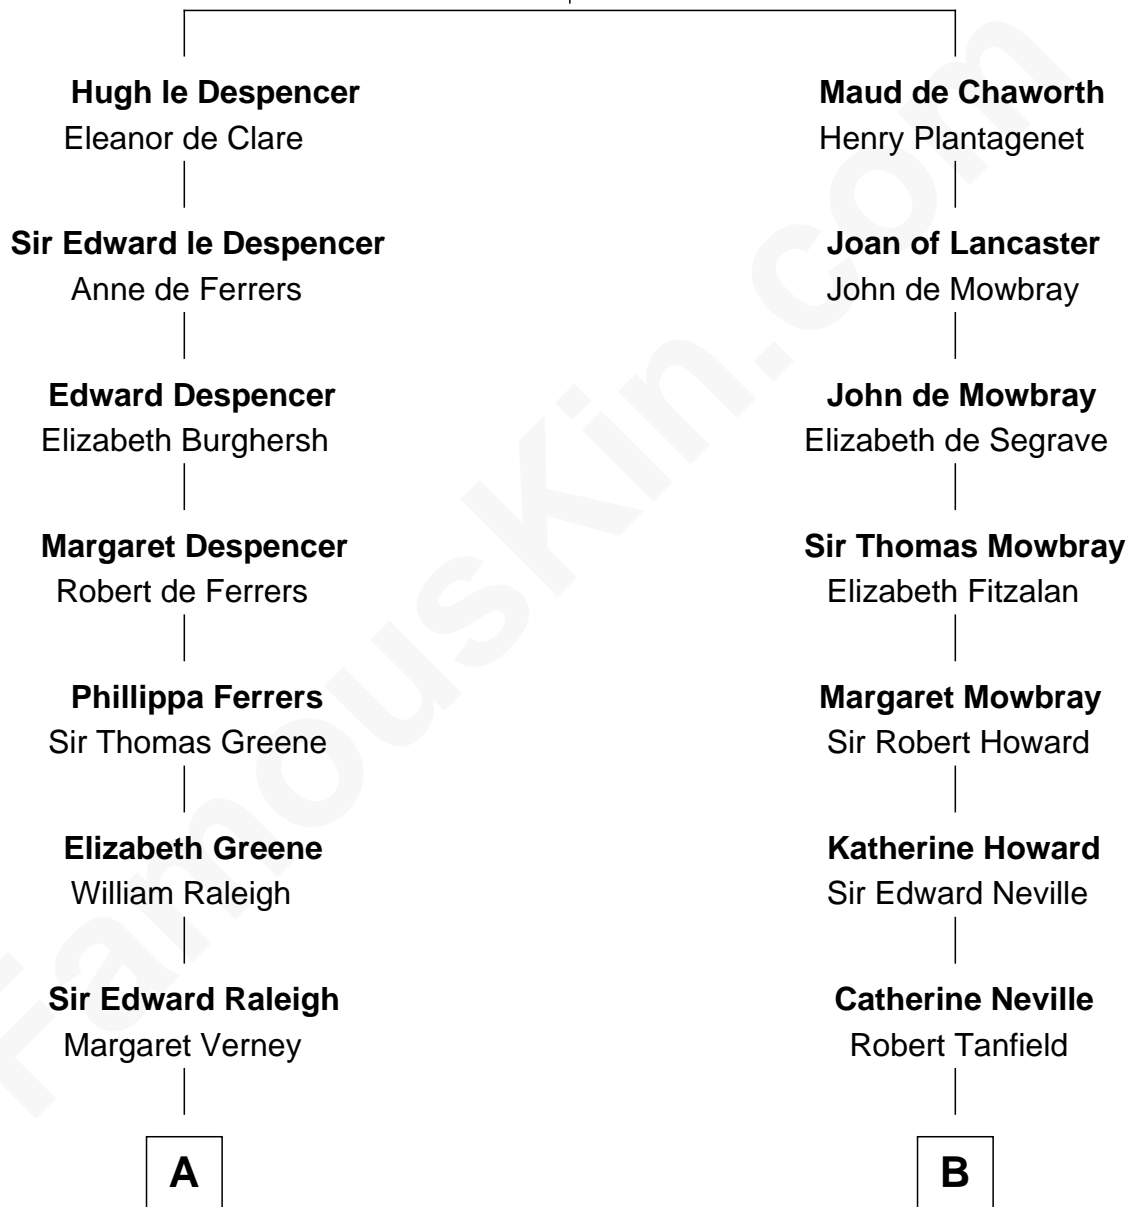

FamousKin.com

Relationship Chart of

Joseph Wharton

Founder of the Wharton School of Business

16th cousin 2 times removed of

Thomas Jefferson

3rd U.S. President and Signer of the Declaration of Independence

Isabella de Beauchamp

with husband
Sir Hugh le Despencer

with husband
Sir Patrick de Chaworth

C

Deborah Fisher
William Wharton

Joseph Wharton

Founder, Wharton School of Business

FamousKin.com