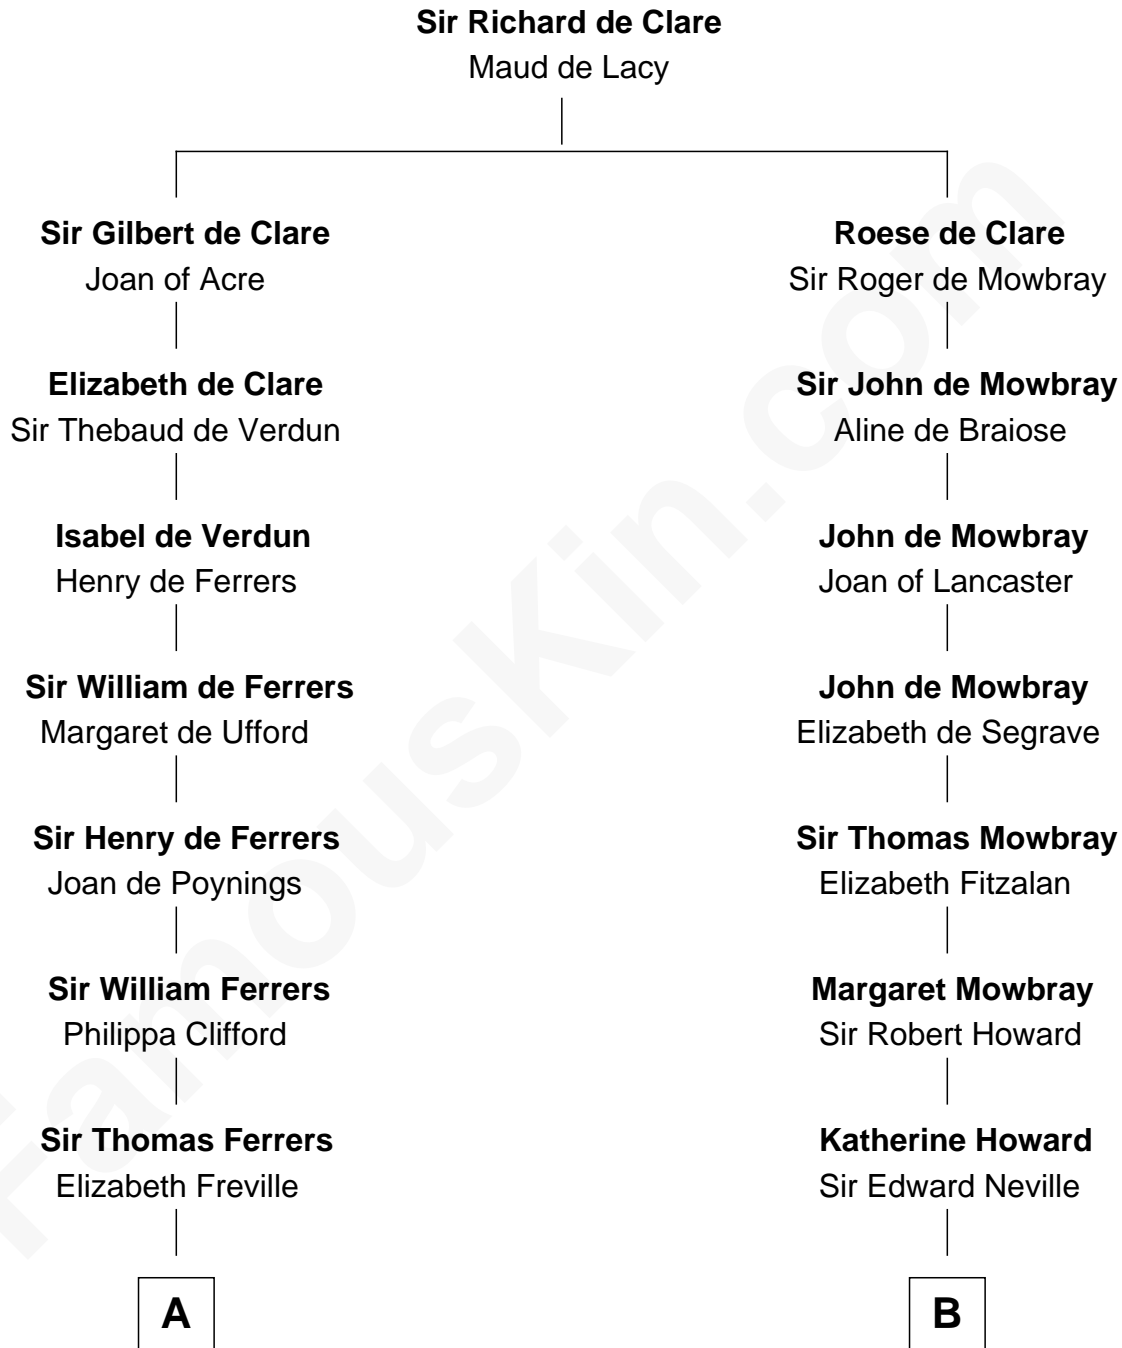

FamousKin.com

Relationship Chart of

Joseph Wharton

Founder of the Wharton School of Business

17th cousin 2 times removed of

Thomas Jefferson

3rd U.S. President and Signer of the Declaration of Independence

C

—
Hannah Rodman
Samuel Rowland Fisher

—
Deborah Fisher
William Wharton

—
Joseph Wharton
Founder, Wharton School of Business

FamousKin.com