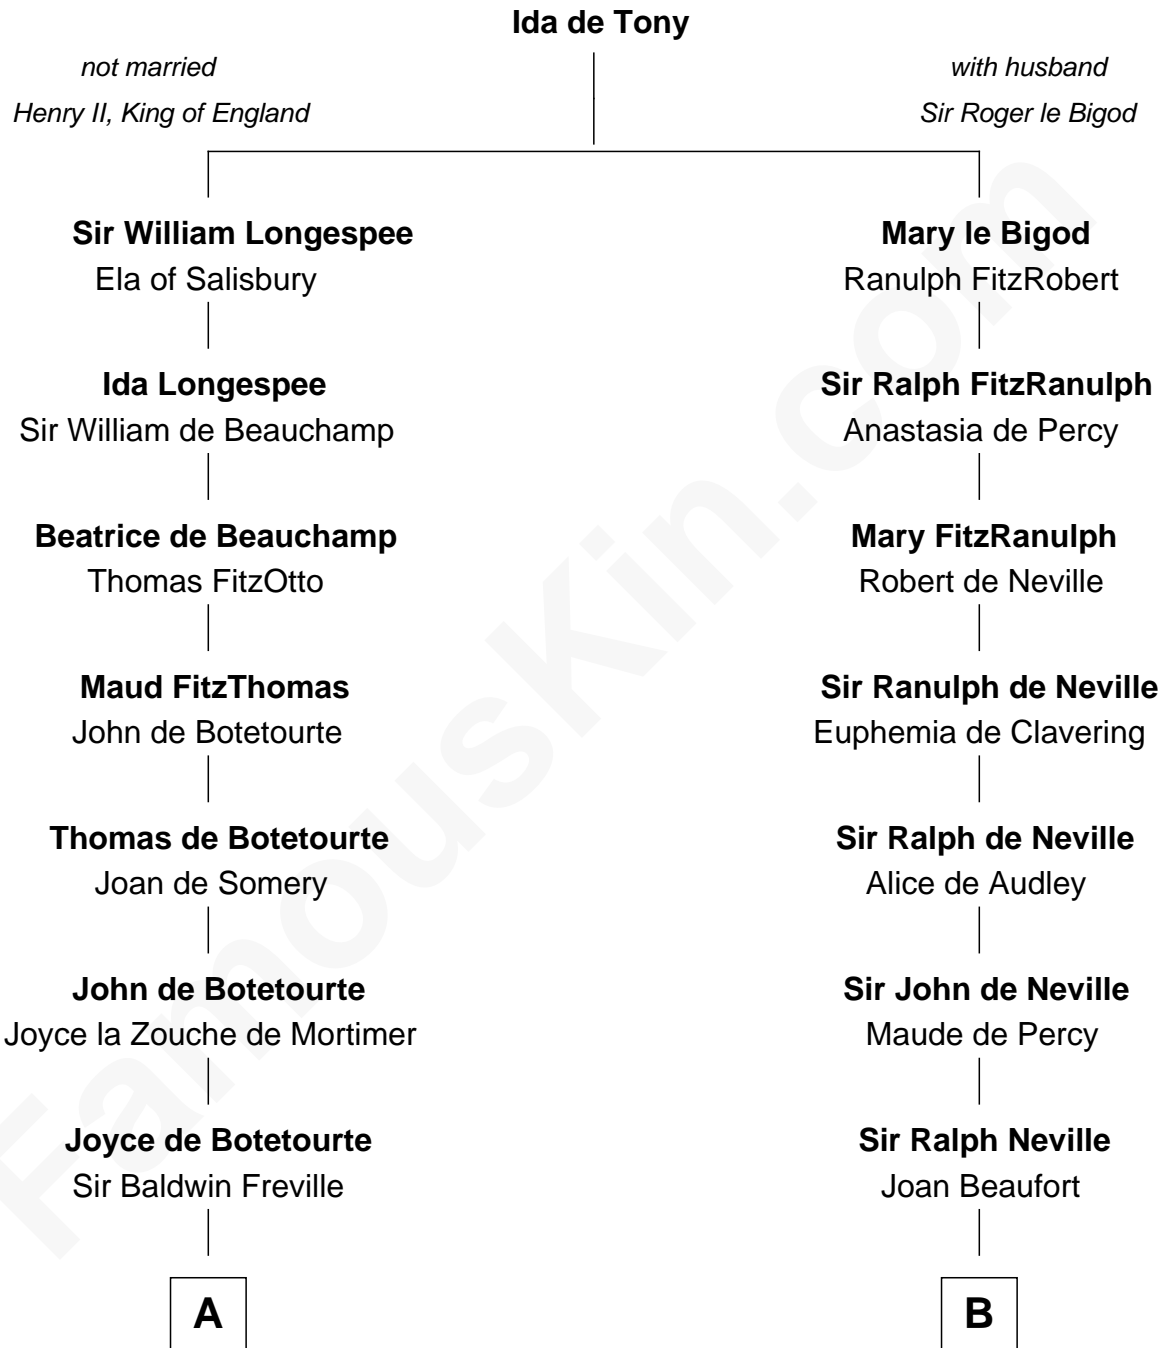

FamousKin.com

Relationship Chart of

Joseph Wharton

Founder of the Wharton School of Business

18th cousin 3 times removed of

Thomas Jefferson

3rd U.S. President and Signer of the Declaration of Independence

C

Samuel Rodman

Mary Willett

Thomas Rodman

Mary Borden

Hannah Rodman

Samuel Rowland Fisher

Deborah Fisher

William Wharton

Joseph Wharton

Founder, Wharton School of Business

D

Jane Randolph

Peter Jefferson

Thomas Jefferson

3rd U.S. President

FamousKin.com