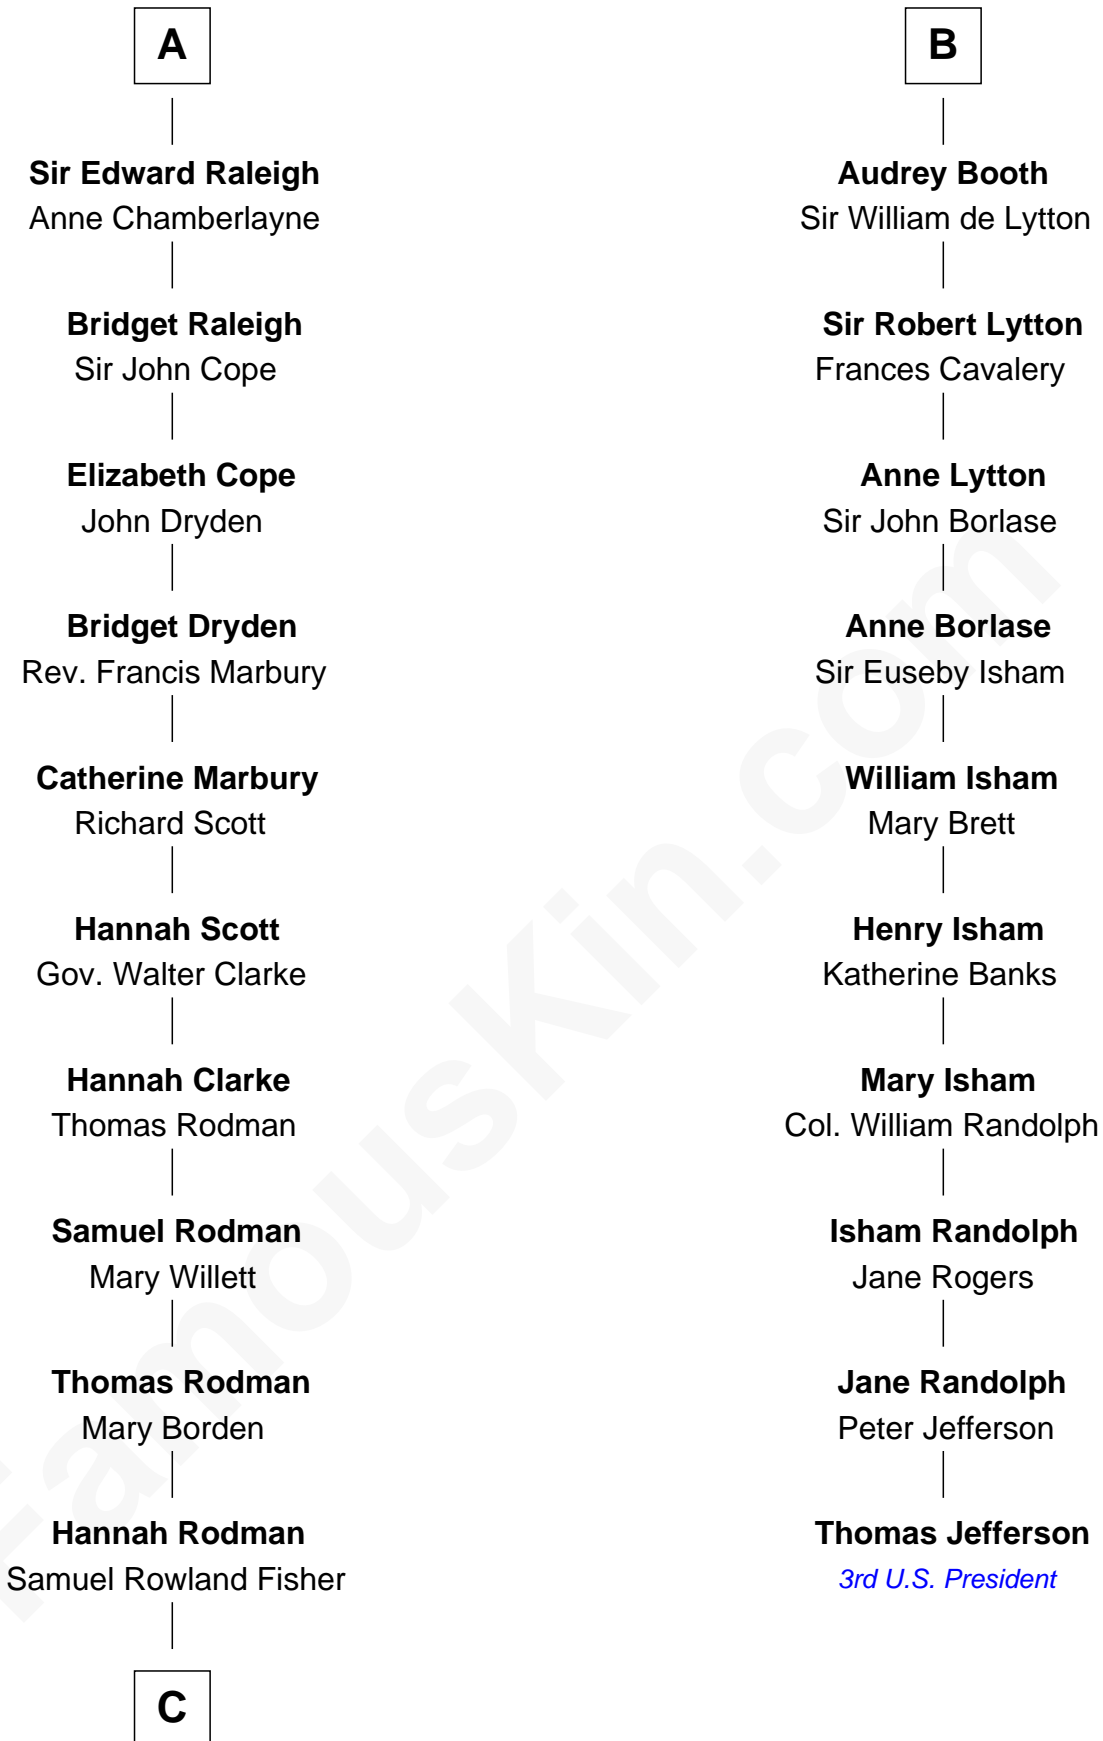

FamousKin.com

Relationship Chart of

Joseph Wharton

Founder of the Wharton School of Business

16th cousin 2 times removed of

Thomas Jefferson

3rd U.S. President and Signer of the Declaration of Independence

Sir Hugh le Despencer
Isabella de Beauchamp

Hugh le Despencer
Eleanor de Clare

Sir Edward le Despencer
Anne de Ferrers

Edward Despencer
Elizabeth Burghersh

Margaret Despencer
Robert de Ferrers

Phillippa Ferrers
Sir Thomas Greene

Elizabeth Greene
William Raleigh

Sir Edward Raleigh
Margaret Verney

A

Sir Philip le Despencer
Margaret de Goushill

Sir Philip le Despencer
Joan de Cobham

Sir Philip le Despencer
Elizabeth - - - - -

Sir Philip le Despencer
Elizabeth de Tibetot

Margery Despencer
Sir Roger Wentworth

Margaret Wentworth
Sir William Hopton

Margaret Hopton
Sir Philip Booth

B

C

Deborah Fisher
William Wharton

Joseph Wharton

Founder, Wharton School of Business