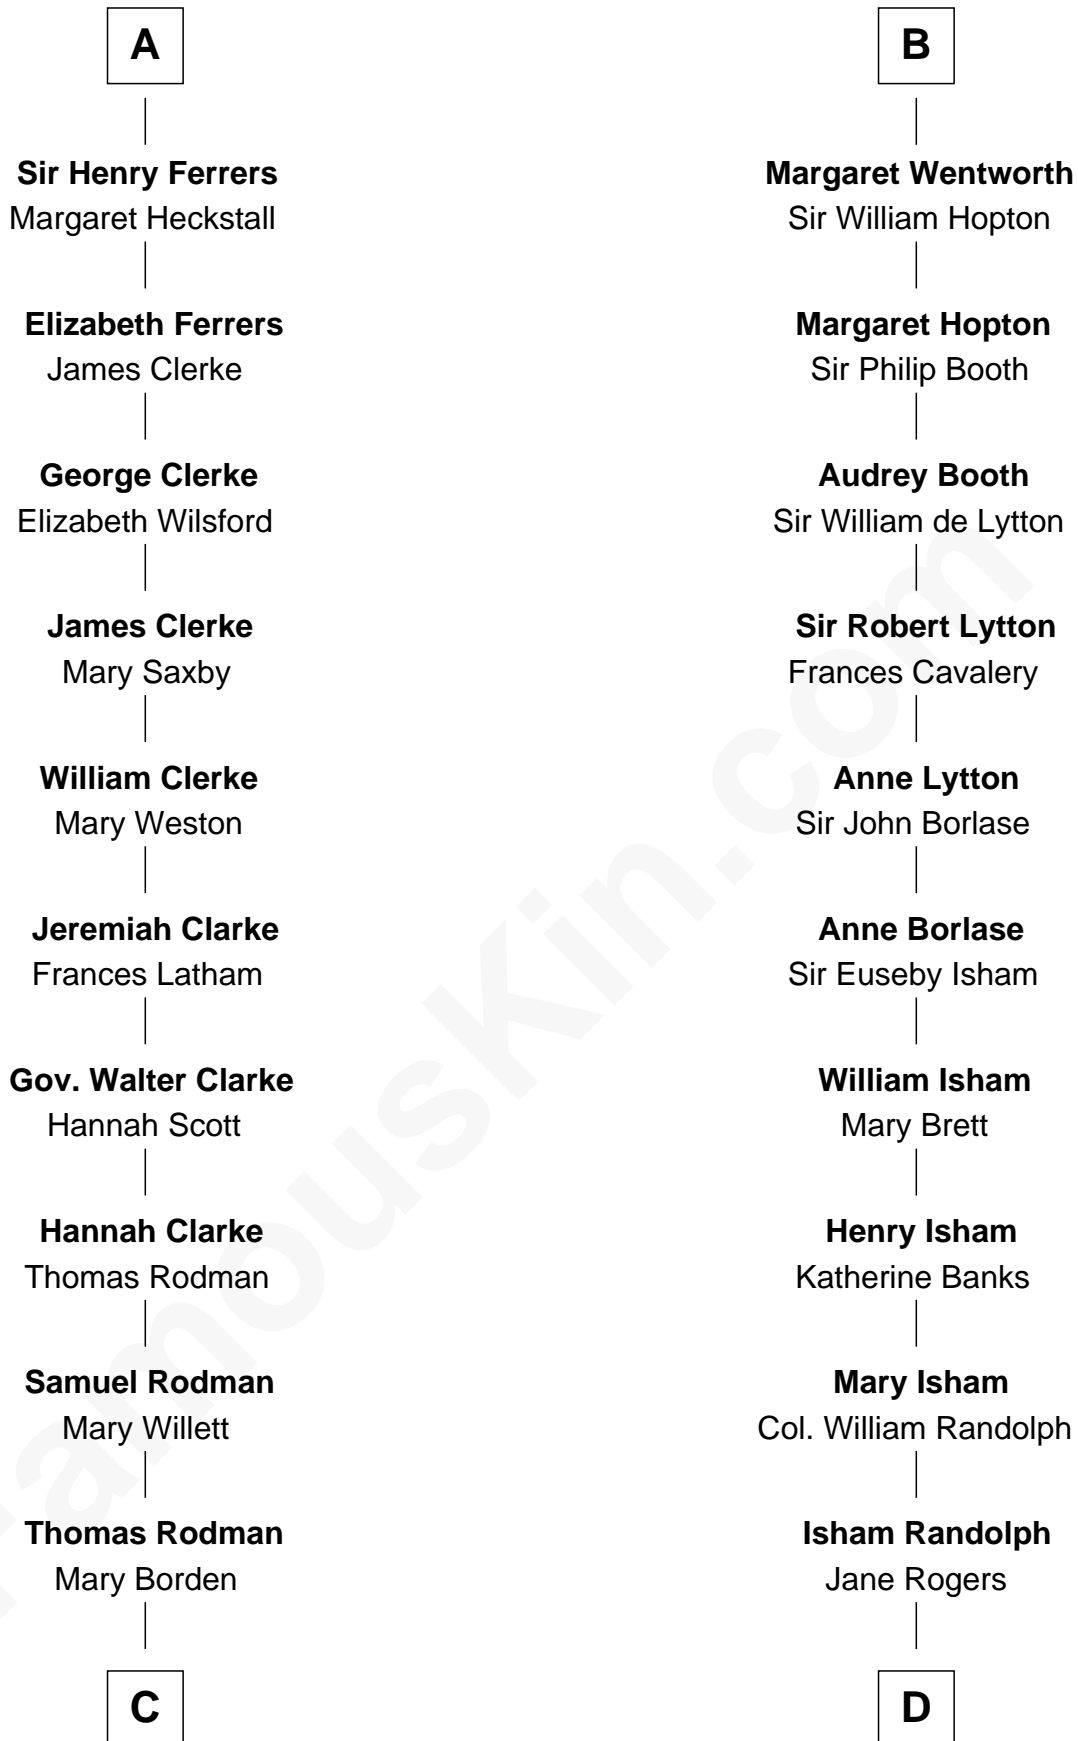

FamousKin.com

Relationship Chart of

Joseph Wharton

Founder of the Wharton School of Business

18th cousin 1 time removed of

Thomas Jefferson

3rd U.S. President and Signer of the Declaration of Independence

C

Hannah Rodman
Samuel Rowland Fisher

Deborah Fisher
William Wharton

Joseph Wharton
Founder, Wharton School of Business

D

Jane Randolph
Peter Jefferson

Thomas Jefferson
3rd U.S. President

FamousKin.com