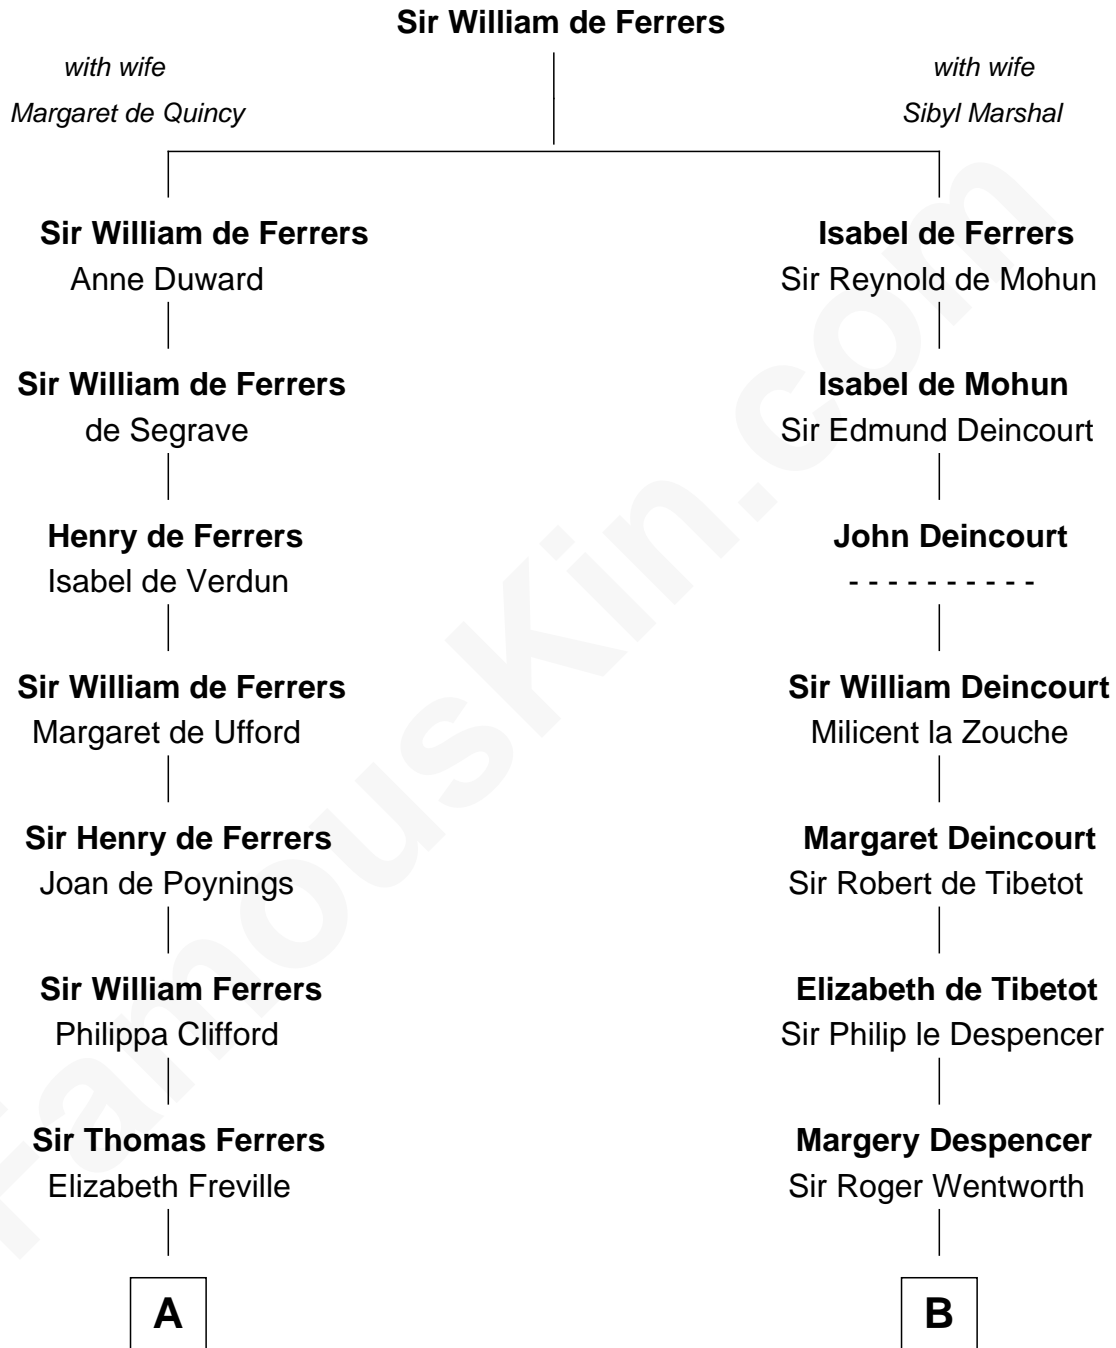

FamousKin.com

Relationship Chart of

Joseph Wharton

Founder of the Wharton School of Business

18th cousin 1 time removed of

Thomas Jefferson

3rd U.S. President and Signer of the Declaration of Independence

C

Hannah Rodman
Samuel Rowland Fisher

Deborah Fisher
William Wharton

Joseph Wharton
Founder, Wharton School of Business

D

Jane Randolph
Peter Jefferson

Thomas Jefferson
3rd U.S. President

FamousKin.com