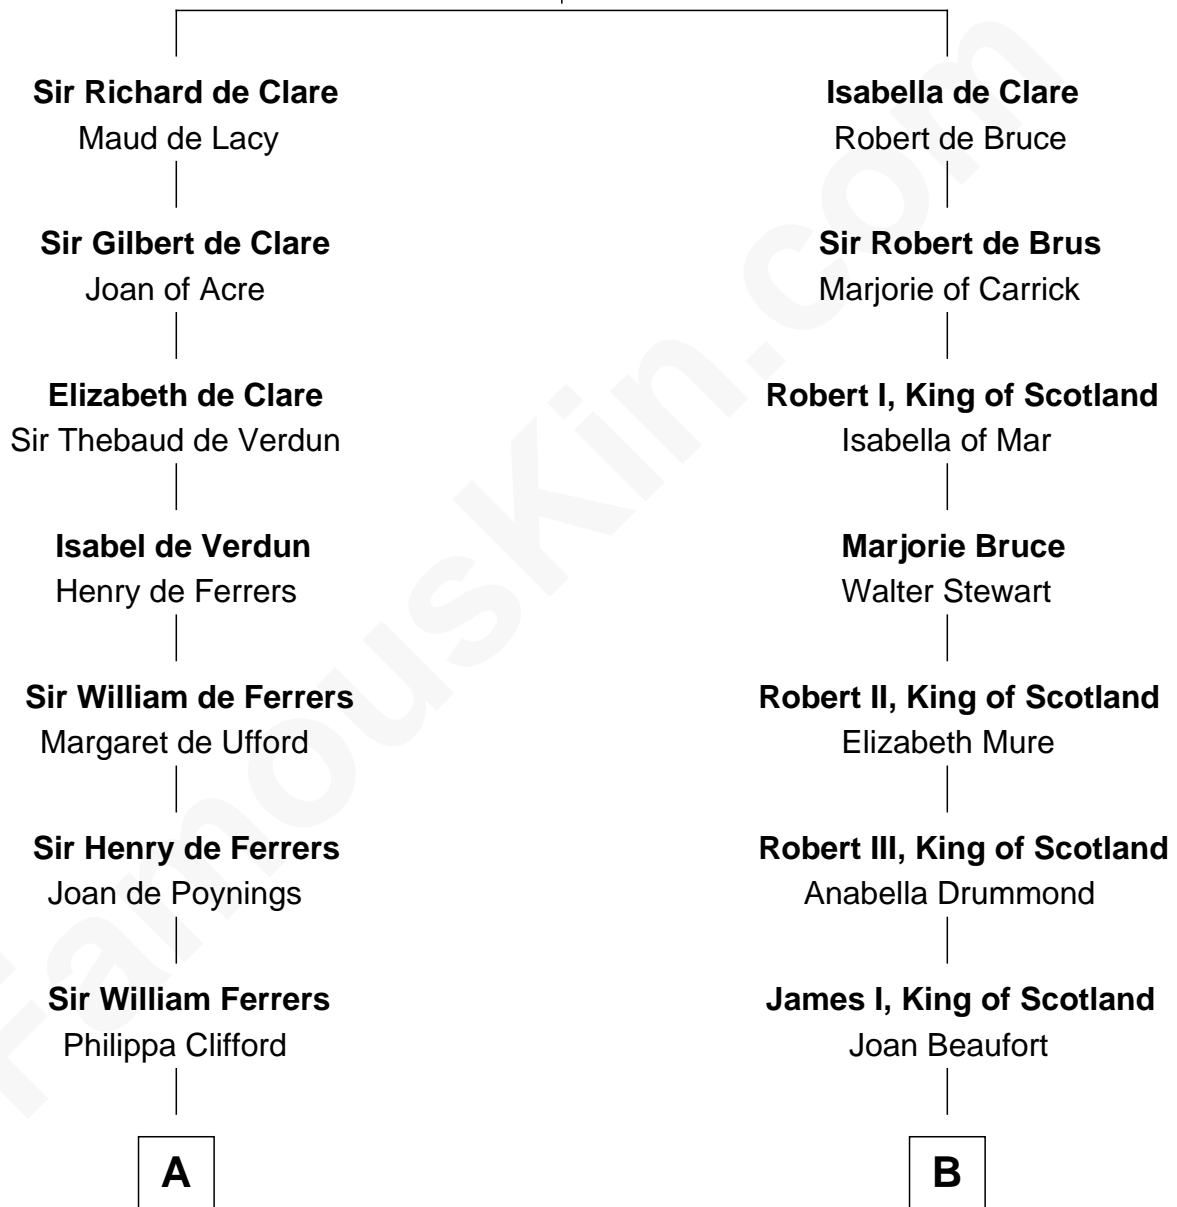

FamousKin.com

Relationship Chart of

Joseph Wharton

Founder of the Wharton School of Business

19th cousin 1 time removed of

Alexander Hamilton

1st U.S. Secretary of the Treasury

Gilbert de Clare
Isabel Marshal

C

Thomas Rodman

Mary Borden

Hannah Rodman

Samuel Rowland Fisher

Deborah Fisher

William Wharton

Joseph Wharton