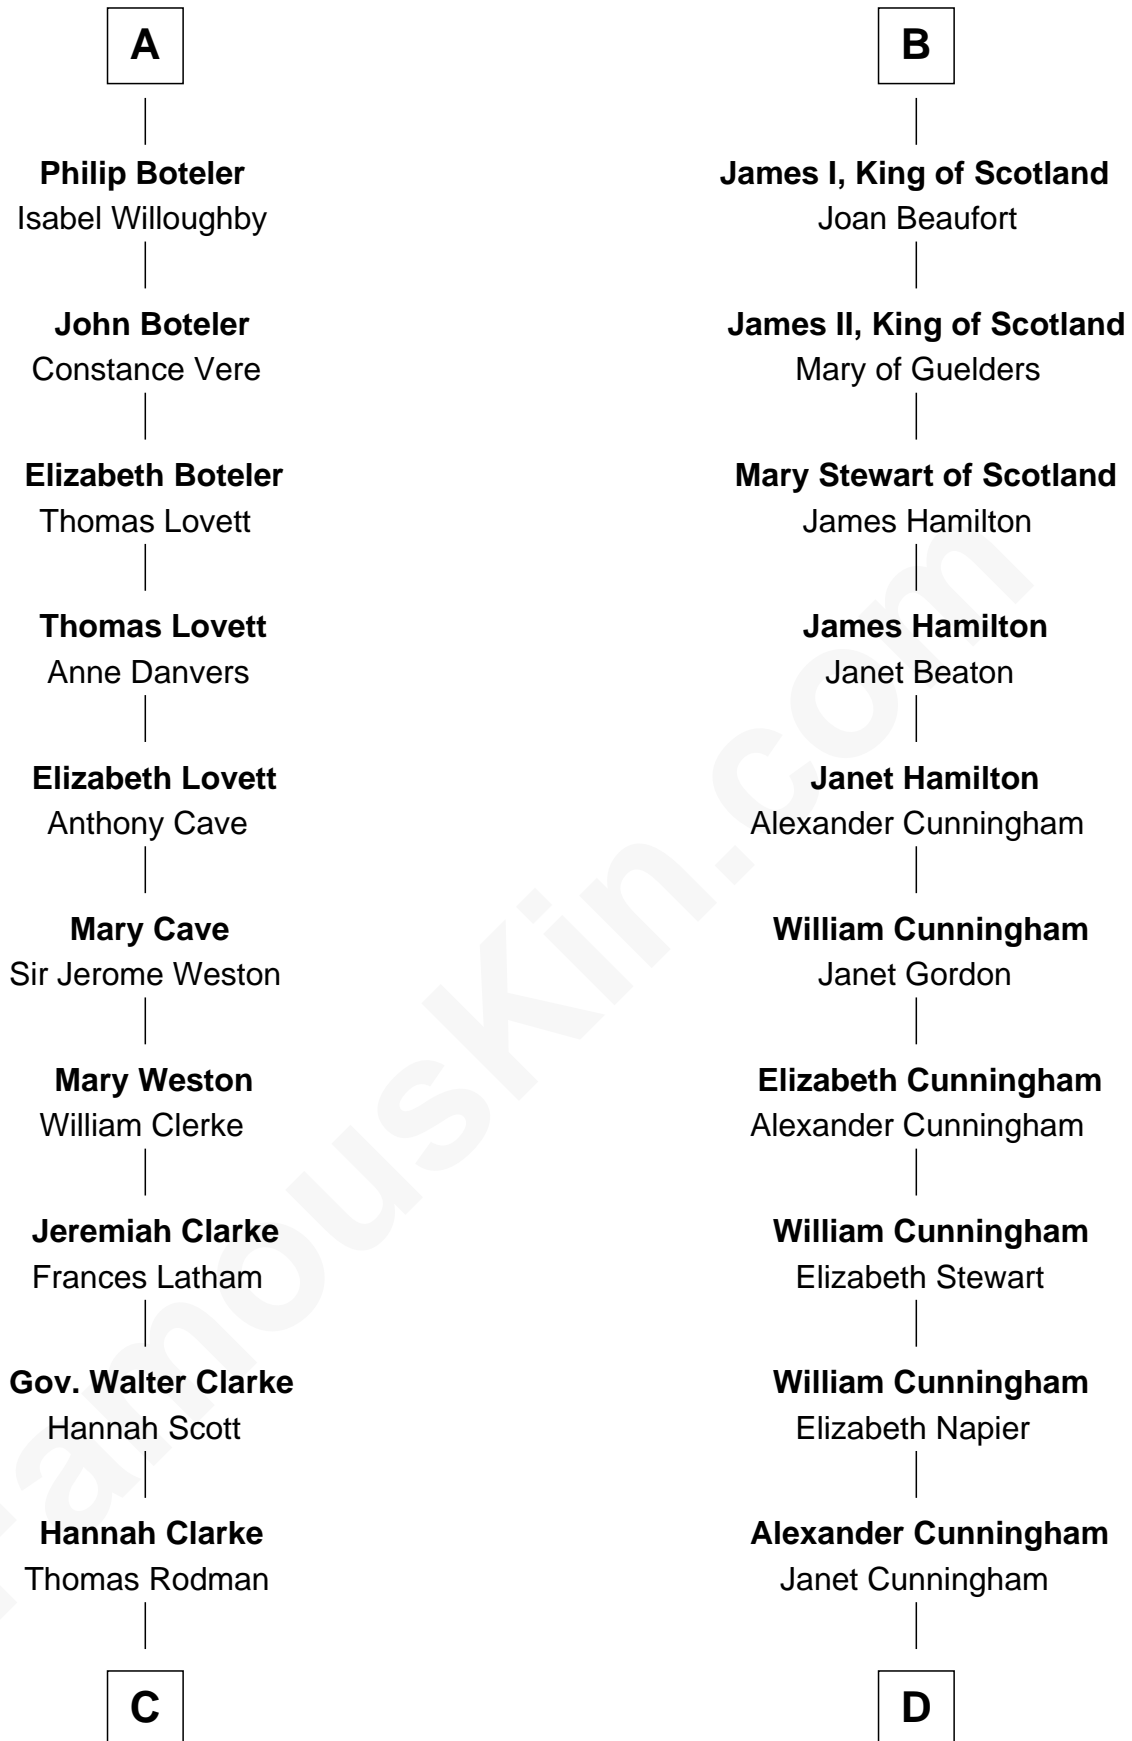

## Relationship Chart of

### Joseph Wharton

*Founder of the Wharton School of Business*

20th cousin 1 time removed of

### Alexander Hamilton

*1st U.S. Secretary of the Treasury*

**David of Huntingdon**

Maud of Chester

**C**

**Samuel Rodman**

Mary Willett

**Thomas Rodman**

Mary Borden

**Hannah Rodman**

Samuel Rowland Fisher

**Deborah Fisher**

William Wharton

**Joseph Wharton**

*Founder, Wharton School of Business*

**D**