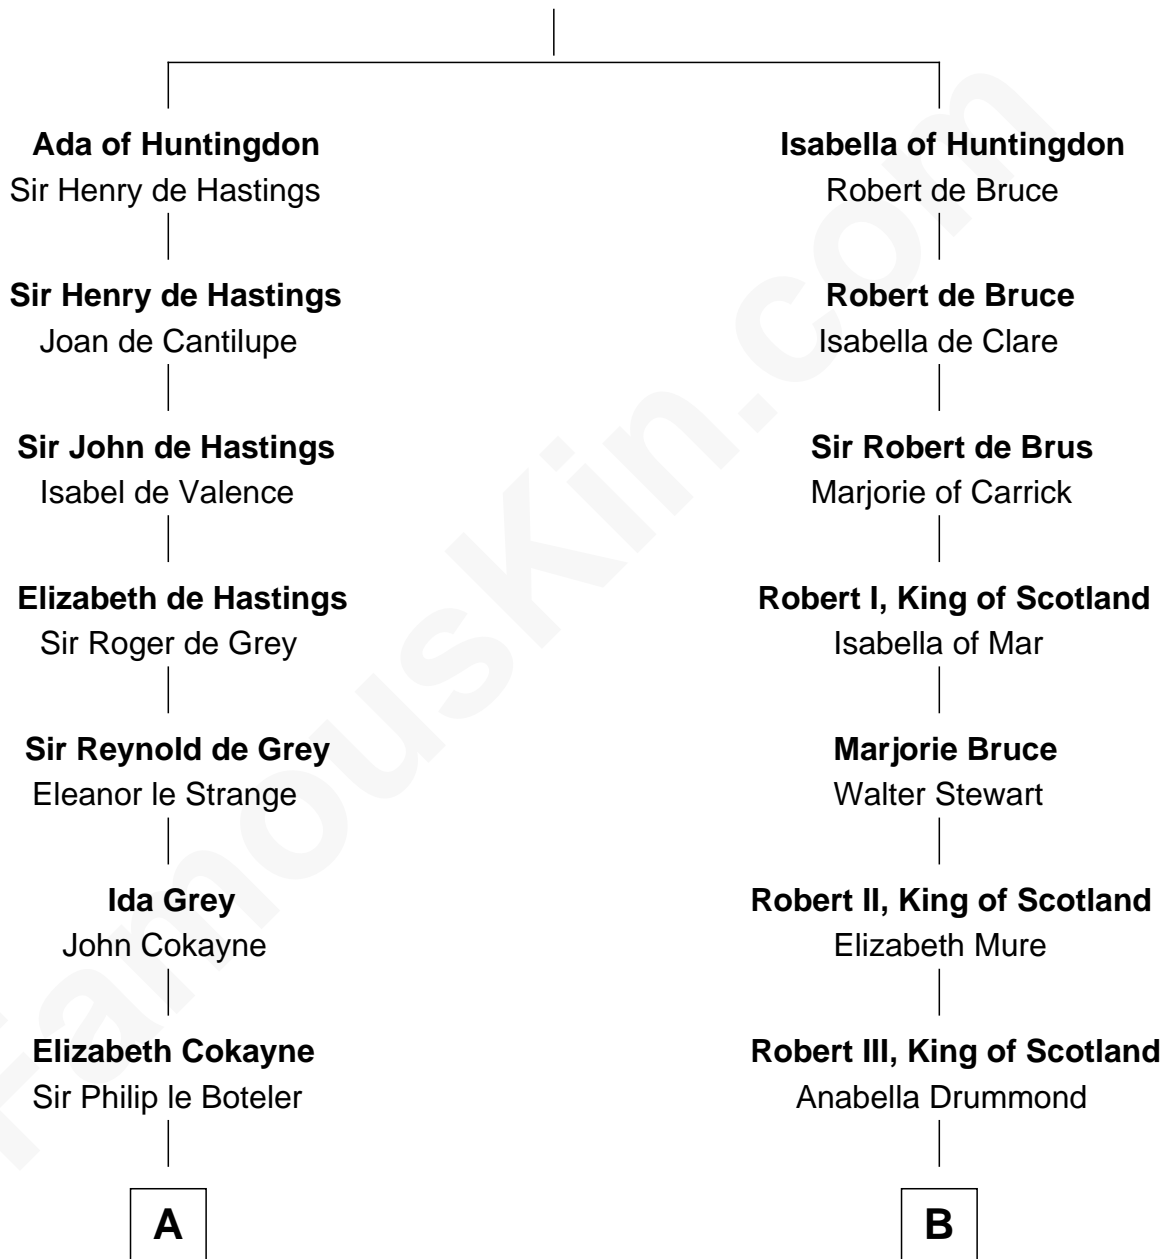

## Relationship Chart of

### Joseph Wharton

*Founder of the Wharton School of Business*

20th cousin 1 time removed of

### Alexander Hamilton

*1st U.S. Secretary of the Treasury*

**David of Huntingdon**

Maud of Chester

**C**

**Samuel Rodman**

Mary Willett

**Thomas Rodman**

Mary Borden

**Hannah Rodman**

Samuel Rowland Fisher

**Deborah Fisher**

William Wharton

**Joseph Wharton**

*Founder, Wharton School of Business*

**D**