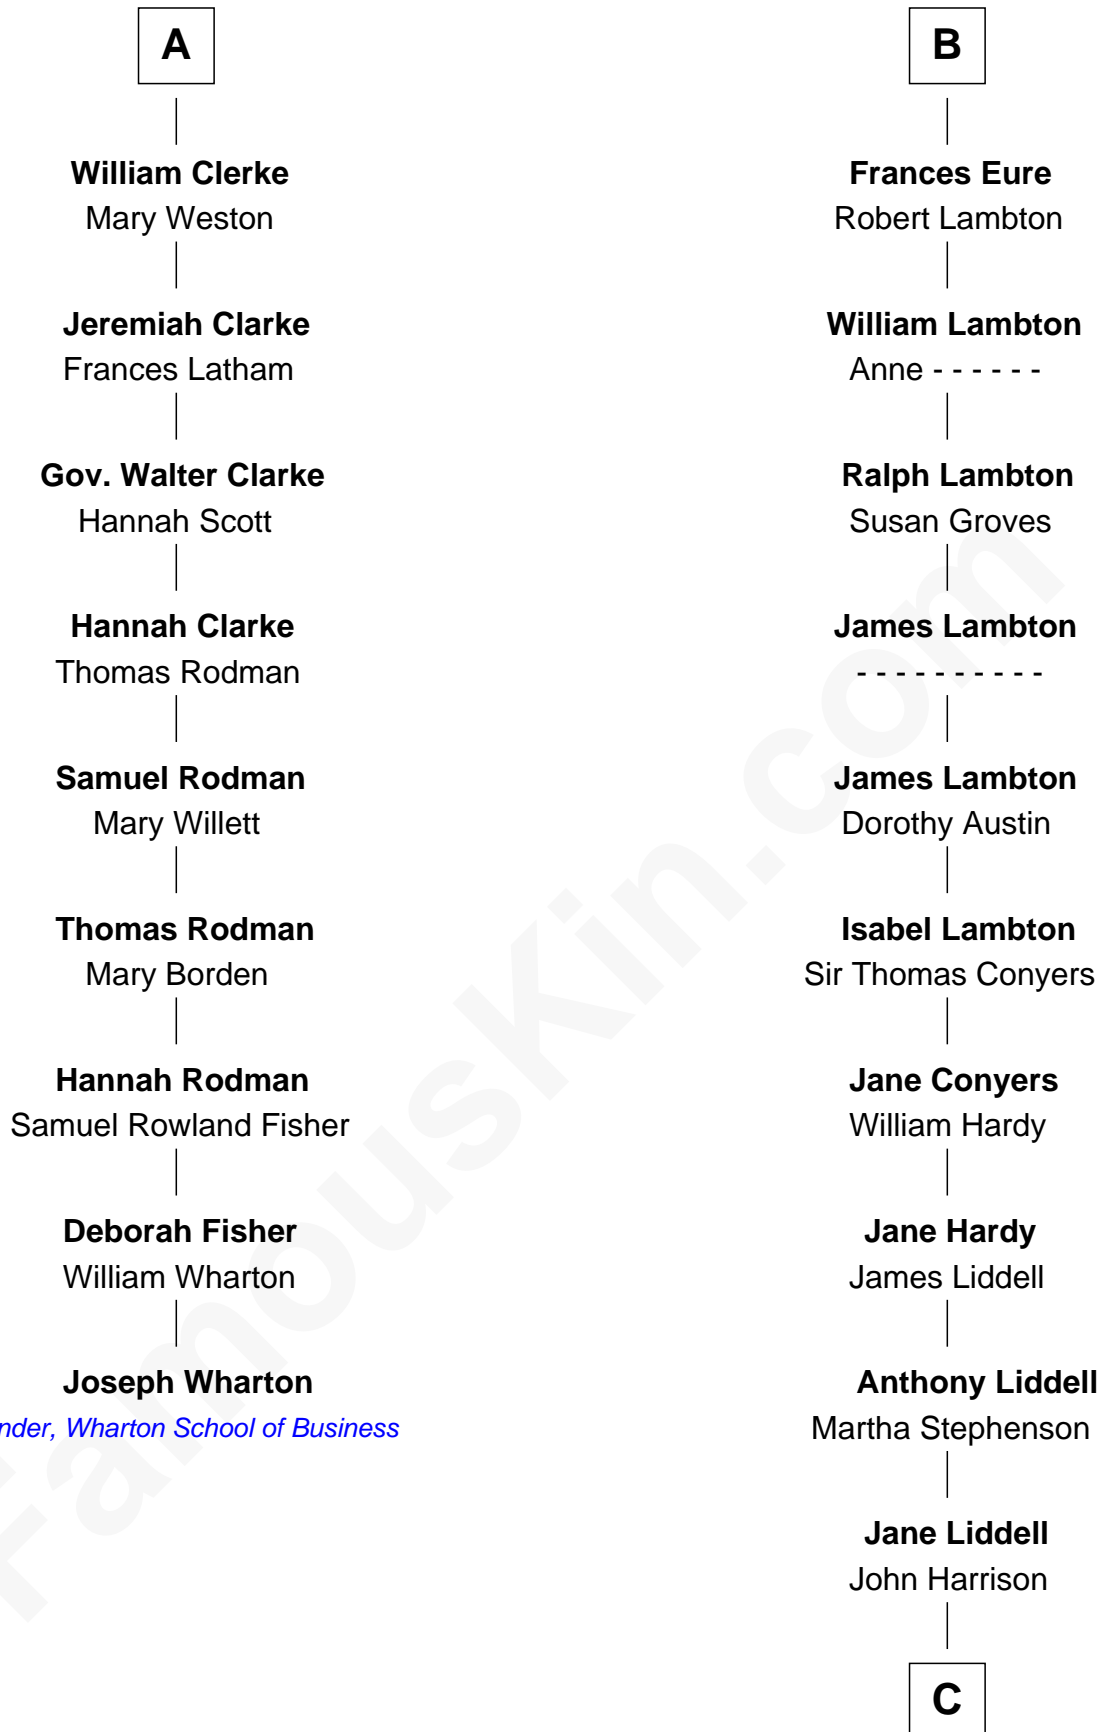

FamousKin.com

Relationship Chart of

Joseph Wharton

Founder of the Wharton School of Business

15th cousin 6 times removed of

Catherine Middleton

Princess of Wales

John de Welles

Sir Christopher Willoughby

Margaret Jenney

Elizabeth Willoughby

Sir William Eure

Sir Ralph Eure

Margery Bowes

B

C