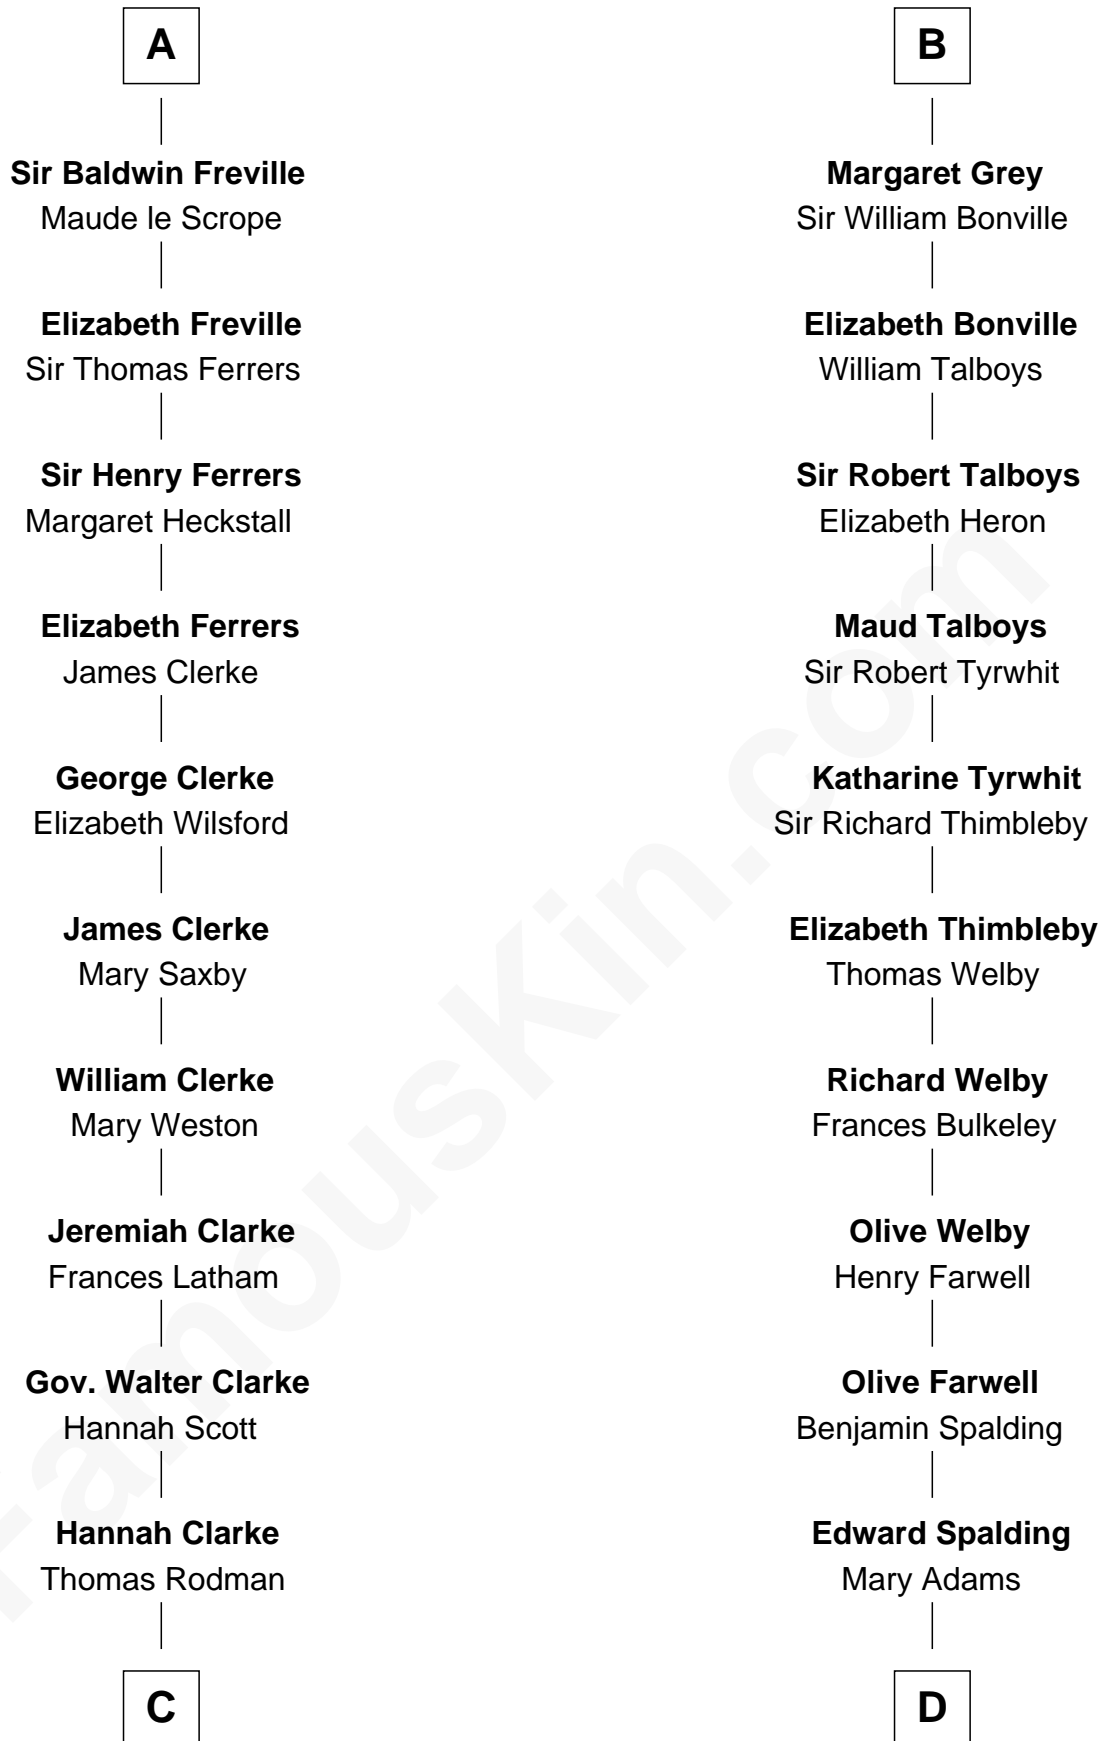

FamousKin.com Relationship Chart of

Joseph Wharton

Founder of the Wharton School of Business

21st cousin of

William Rufus Day

36th U.S. Secretary of State

C

Samuel Rodman

Mary Willett

Thomas Rodman

Mary Borden

Hannah Rodman

Samuel Rowland Fisher

Deborah Fisher

William Wharton

Joseph Wharton