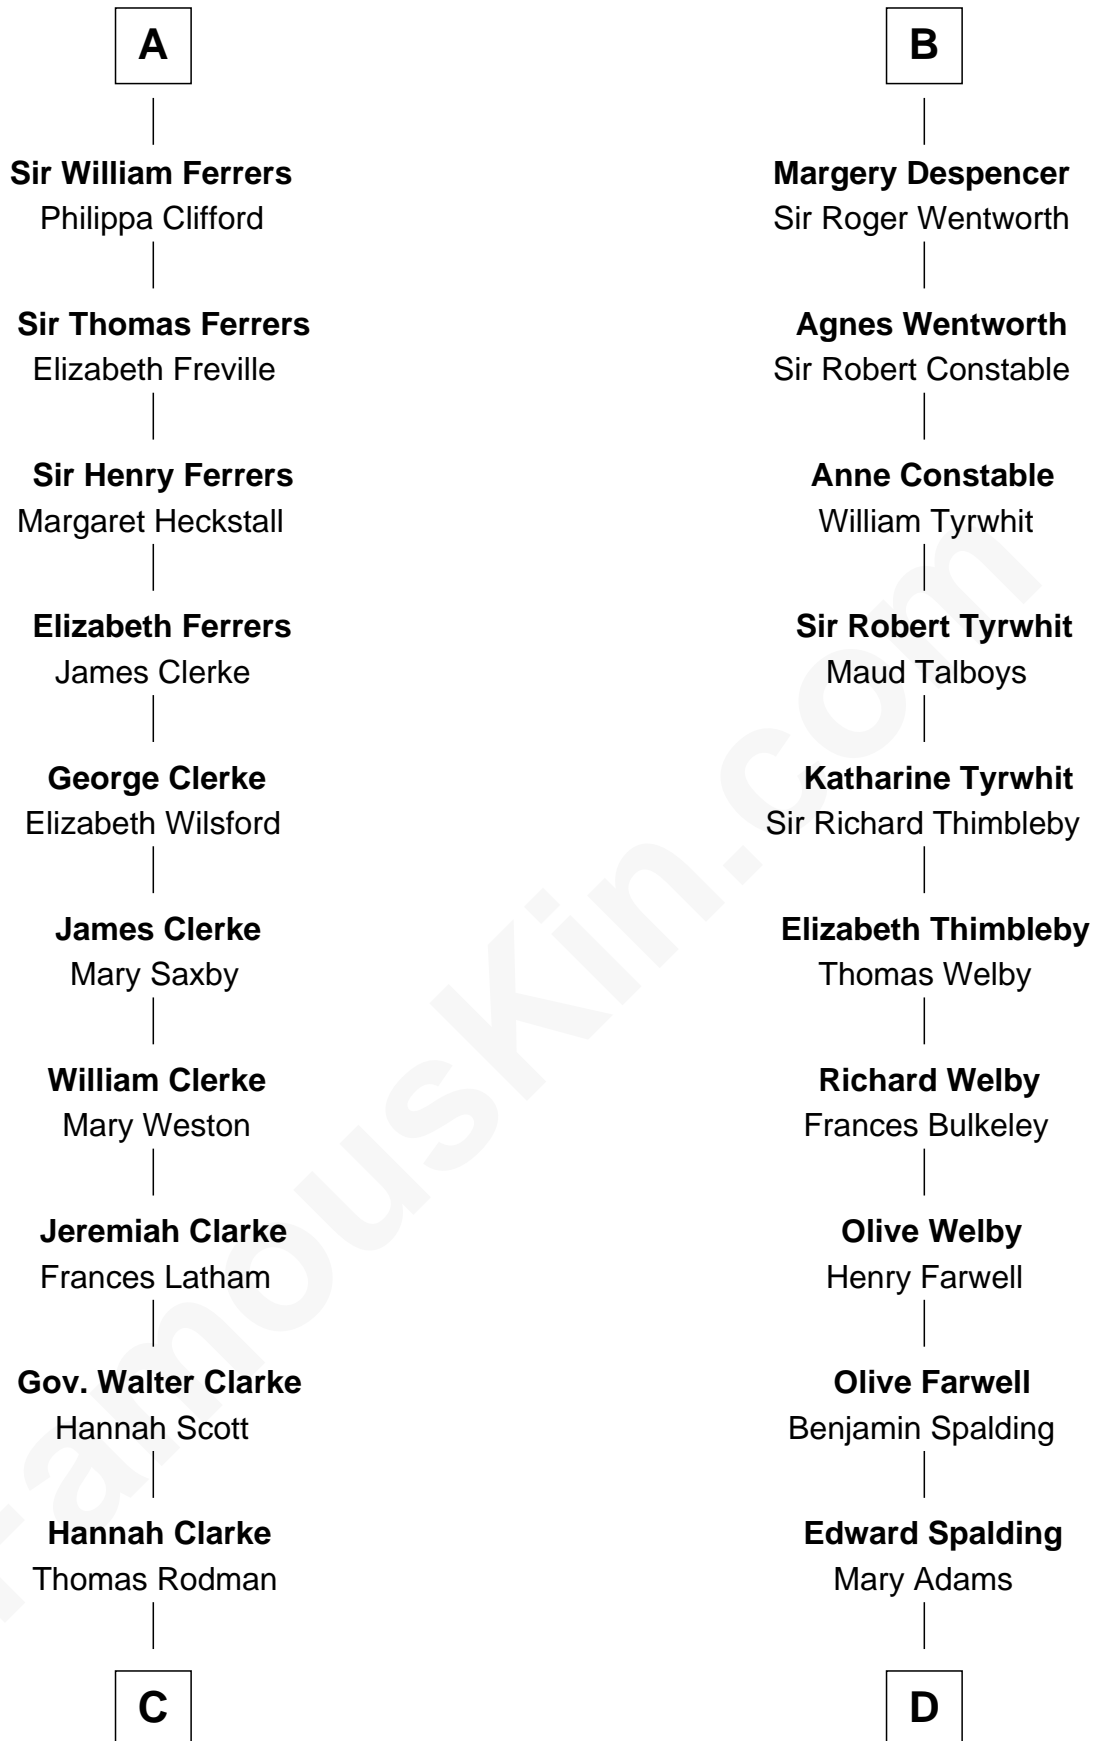

FamousKin.com

Relationship Chart of

Joseph Wharton

Founder of the Wharton School of Business

21st cousin of

William Rufus Day

36th U.S. Secretary of State

Reginald de Braiose

C

Samuel Rodman

Mary Willett

Thomas Rodman

Mary Borden

Hannah Rodman

Samuel Rowland Fisher

Deborah Fisher