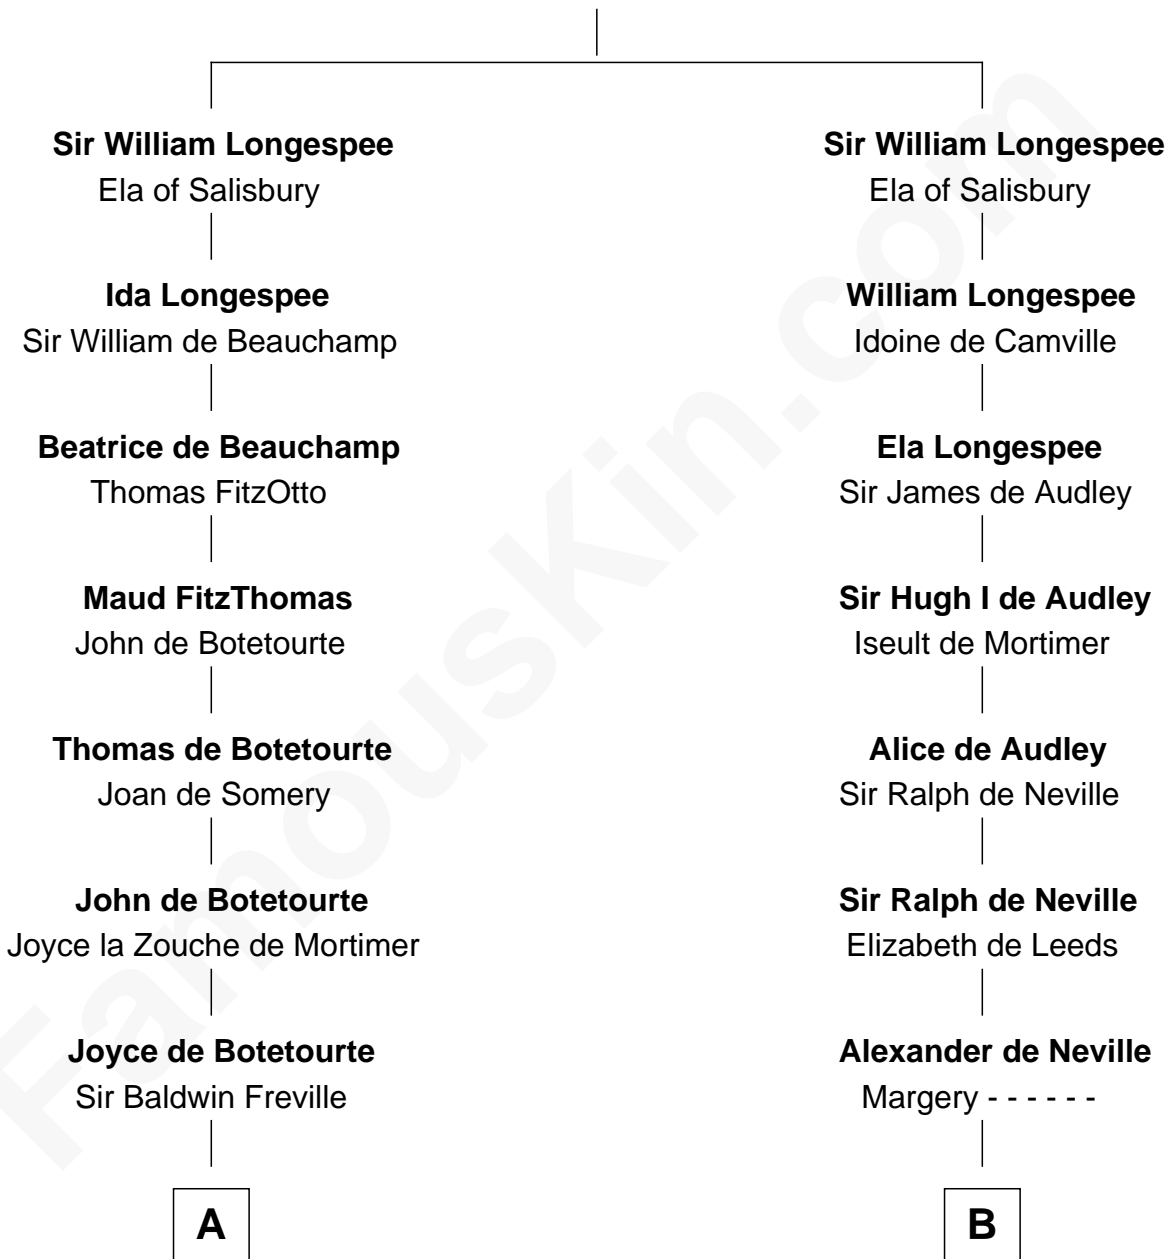

FamousKin.com

Relationship Chart of

Joseph Wharton

Founder of the Wharton School of Business

19th cousin 2 times removed of

Harriet Martineau

Author of The Hour and the Man

Henry II, King of England

Ida de Tony

C

Samuel Rodman

Mary Willett

Thomas Rodman

Mary Borden

Hannah Rodman

Samuel Rowland Fisher

Deborah Fisher

William Wharton

Joseph Wharton

Founder, Wharton School of Business

D

Sarah Meadows

Dr. David Martineau

Thomas Martineau