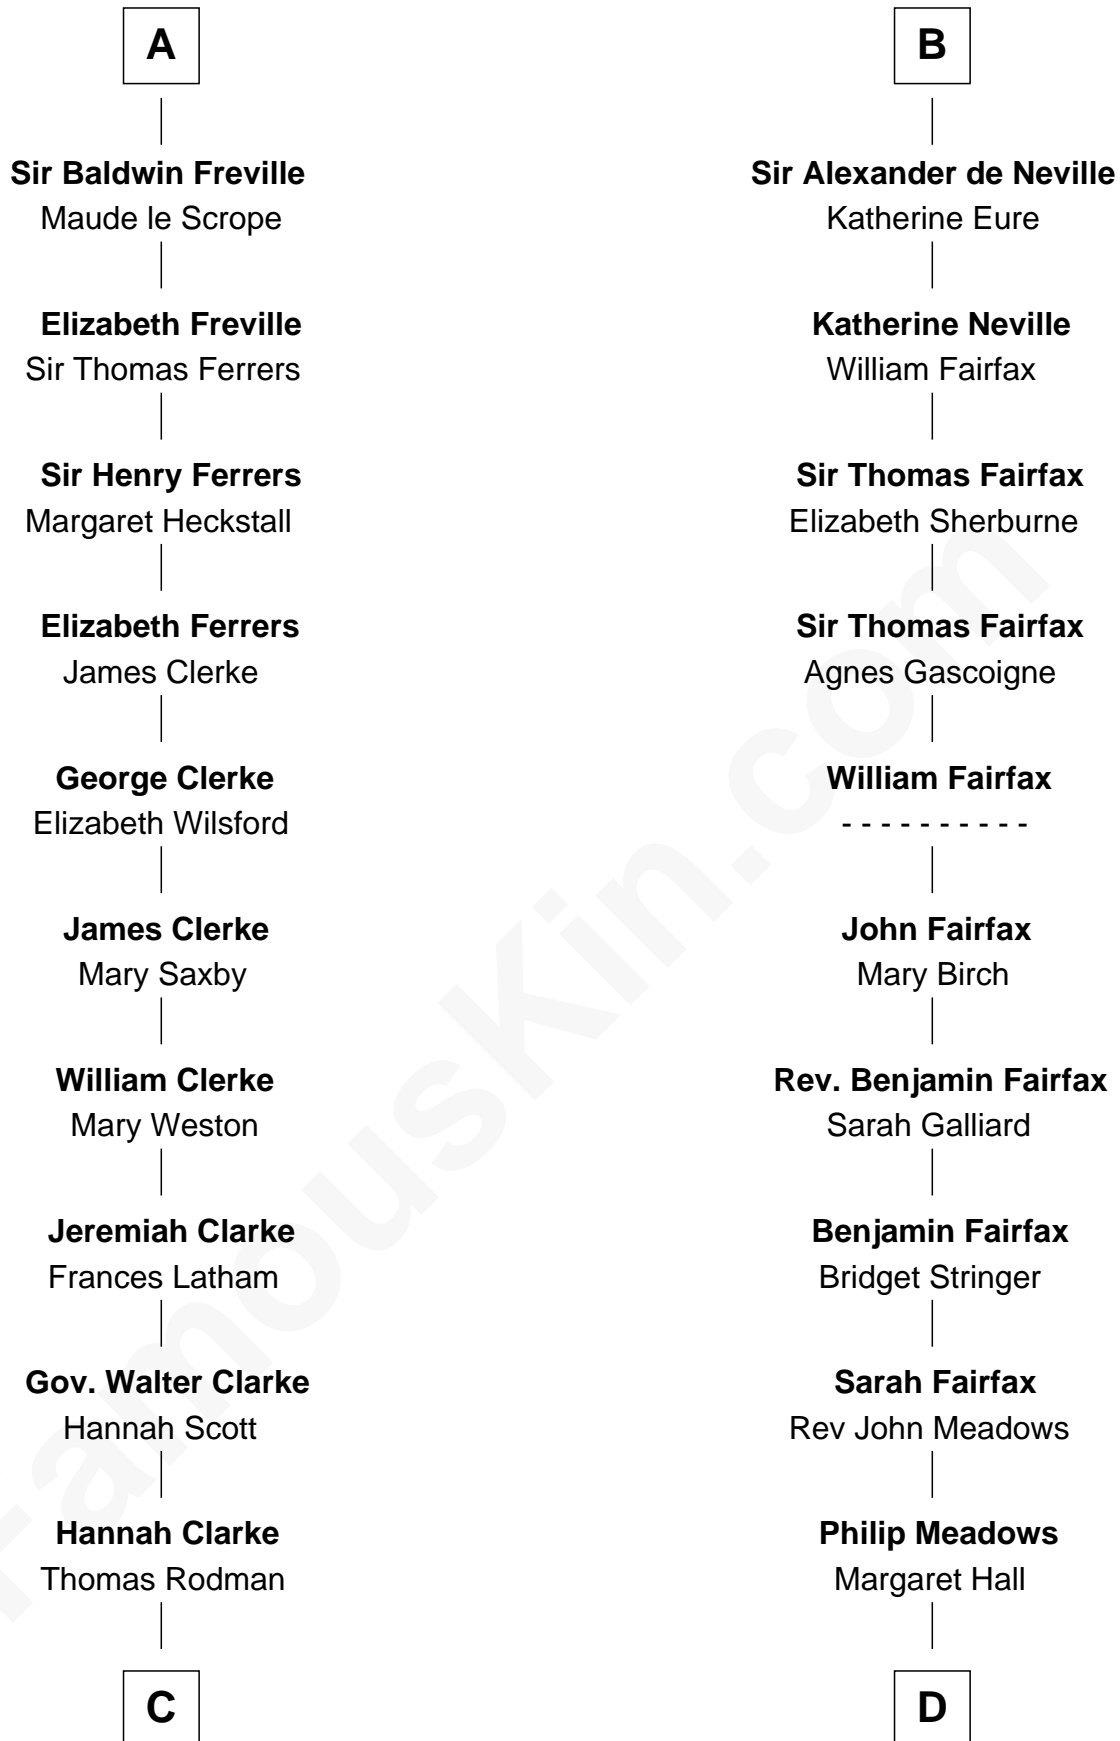

FamousKin.com

Relationship Chart of

Joseph Wharton

Founder of the Wharton School of Business

19th cousin 2 times removed of

Harriet Martineau

Author of The Hour and the Man

Henry II, King of England

Ida de Tony

C

Samuel Rodman

Mary Willett

Thomas Rodman

Mary Borden

Hannah Rodman

Samuel Rowland Fisher