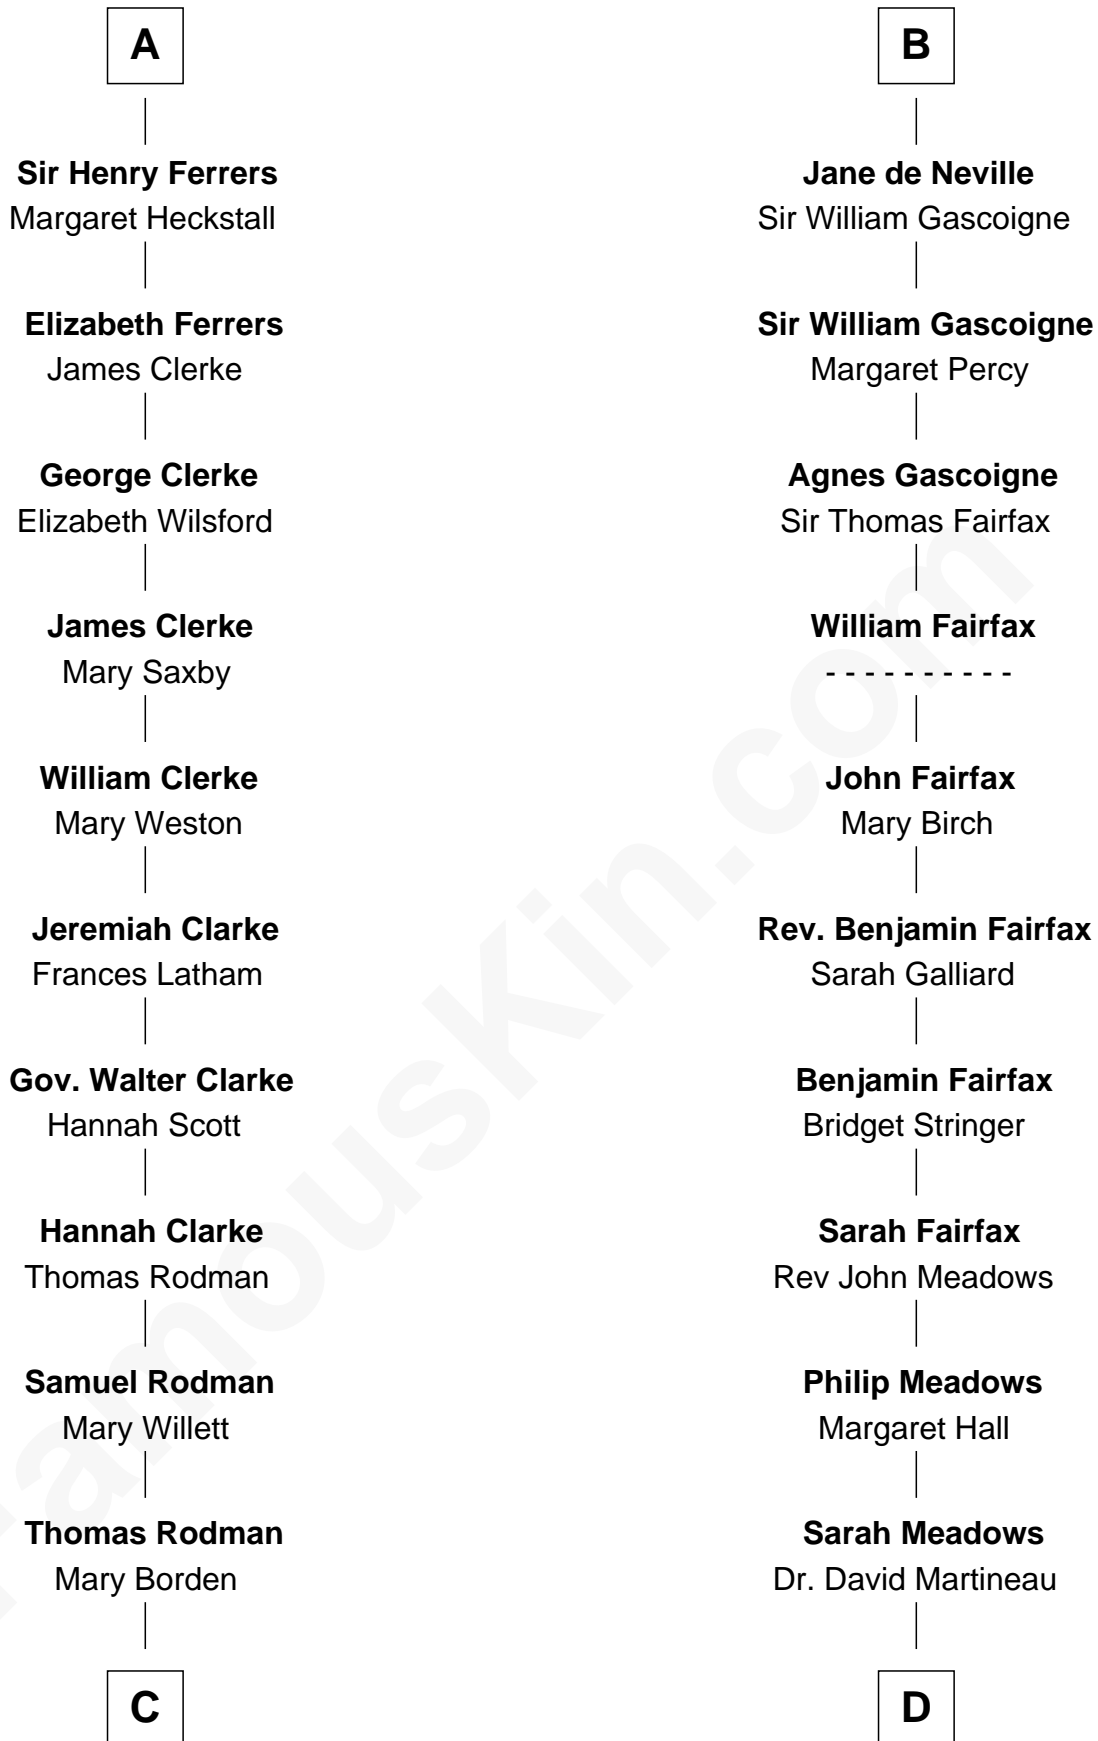

FamousKin.com

Relationship Chart of

Joseph Wharton

Founder of the Wharton School of Business

18th cousin 1 time removed of

Harriet Martineau

Author of The Hour and the Man

Sir Humphrey de Bohun
Eleanor de Braiose

Margery de Bohun
Sir Thebaud de Verdun

Sir Thebaud de Verdun
Elizabeth de Clare

Isabel de Verdun
Henry de Ferrers

Sir William de Ferrers
Margaret de Ufford

Sir Henry de Ferrers
Joan de Poynings

Sir William Ferrers
Philippa Clifford

Sir Thomas Ferrers
Elizabeth Freville

A

Alianore de Bohun
Robert de Ferrers

Sir John Ferrers
Hawise Muscegros

Sir Robert Ferrers
Joan de la Mote

Sir Robert de Ferrers
Elizabeth Botiller

Sir Robert de Ferrers
Joan Beaufort

Mary Ferrers
Ralph de Neville

John Neville
Elizabeth Newmarch

B

C

Hannah Rodman
Samuel Rowland Fisher

Deborah Fisher
William Wharton

Joseph Wharton
Founder, Wharton School of Business

D