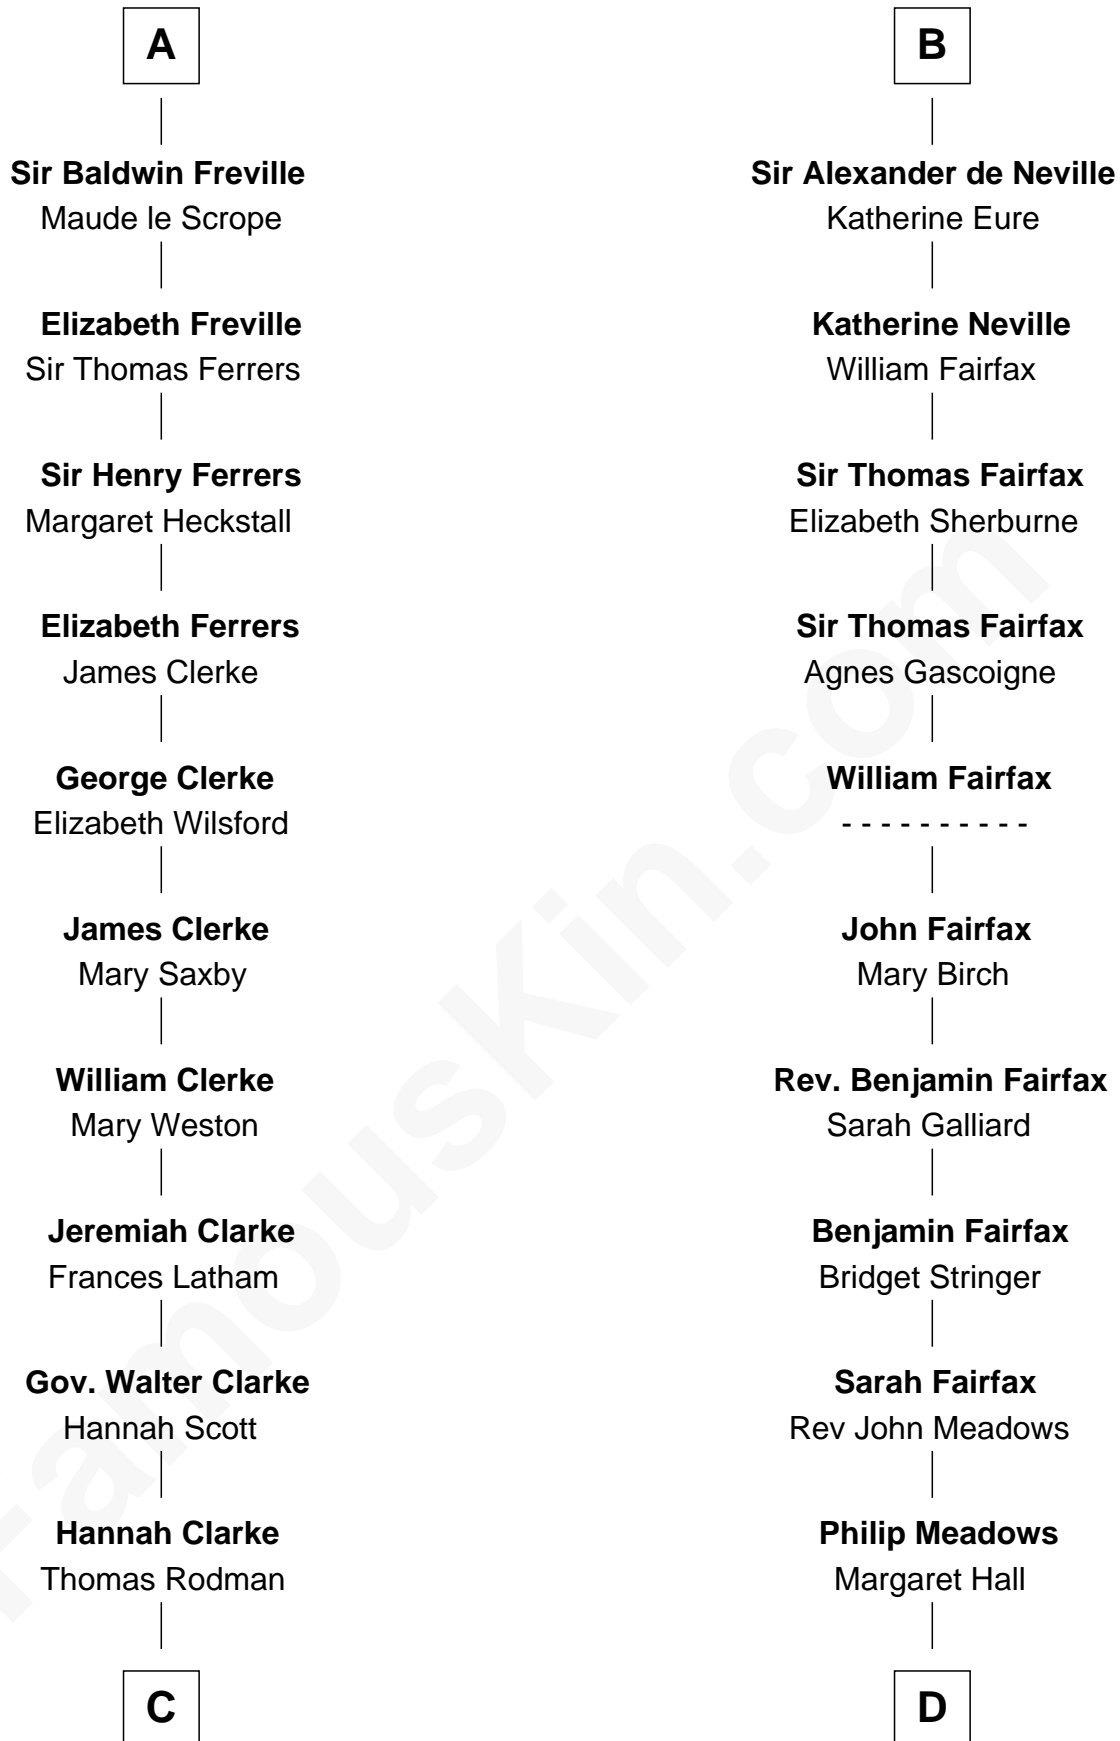

FamousKin.com

Relationship Chart of

Joseph Wharton

Founder of the Wharton School of Business

19th cousin 2 times removed of

Harriet Martineau

Author of The Hour and the Man

C

Samuel Rodman

Mary Willett

Thomas Rodman

Mary Borden

Hannah Rodman

Samuel Rowland Fisher

Deborah Fisher

William Wharton