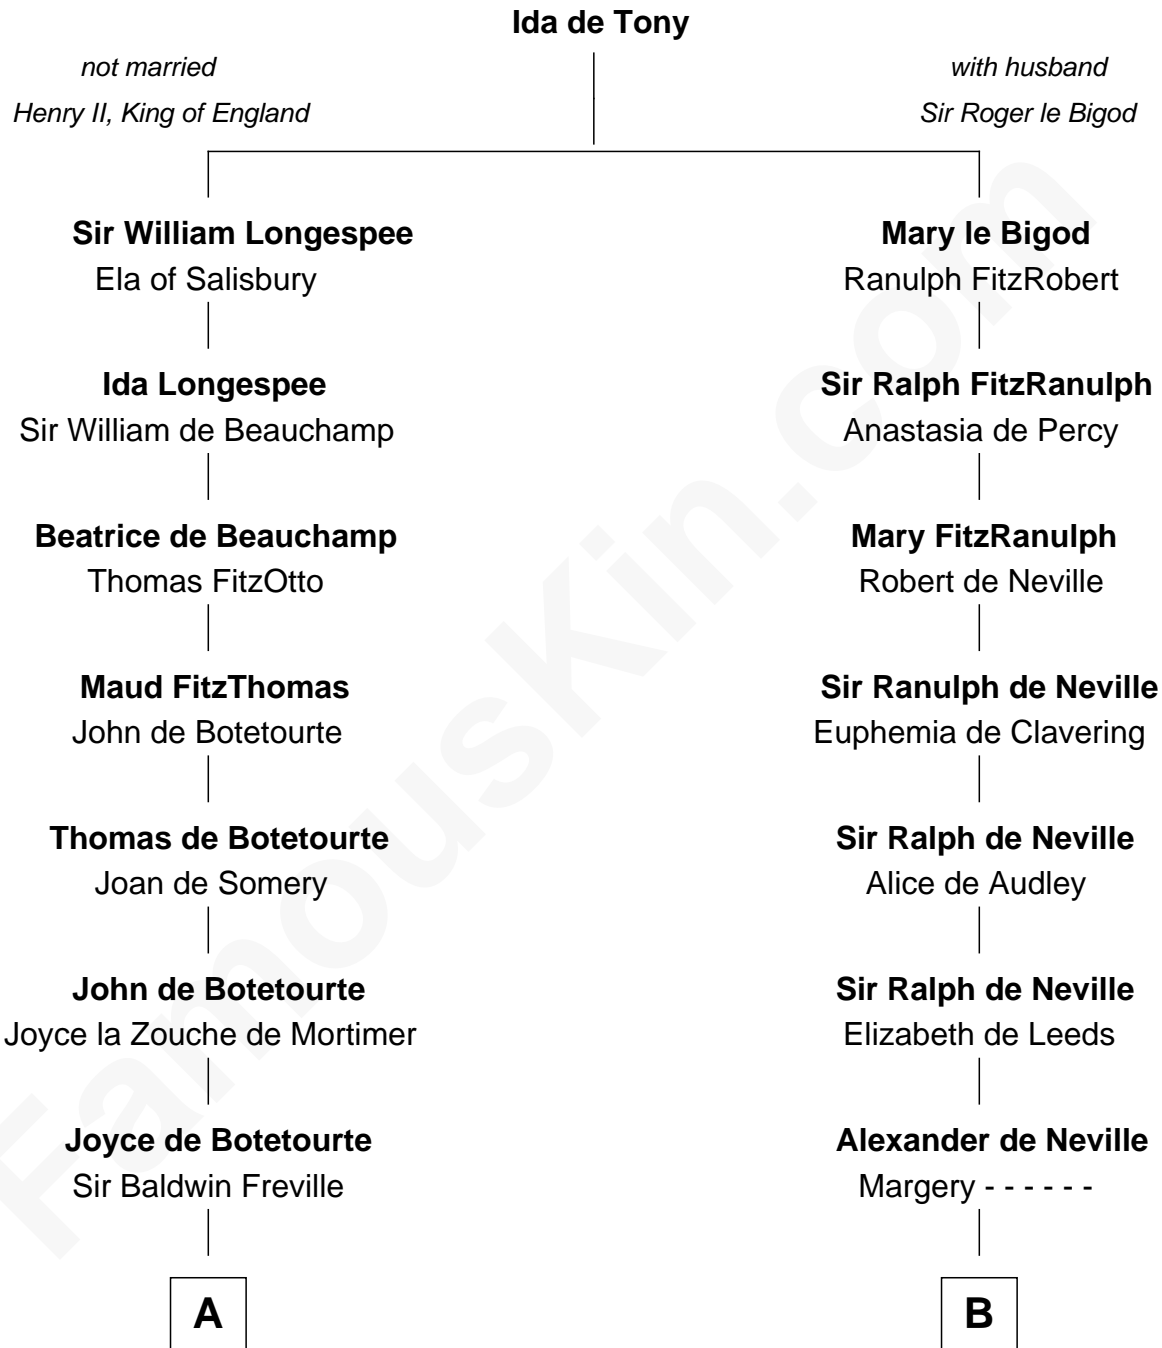

FamousKin.com

Relationship Chart of

Joseph Wharton

Founder of the Wharton School of Business

19th cousin 2 times removed of

Harriet Martineau

Author of The Hour and the Man

C

Samuel Rodman

Mary Willett

Thomas Rodman

Mary Borden

Hannah Rodman

Samuel Rowland Fisher

Deborah Fisher

William Wharton