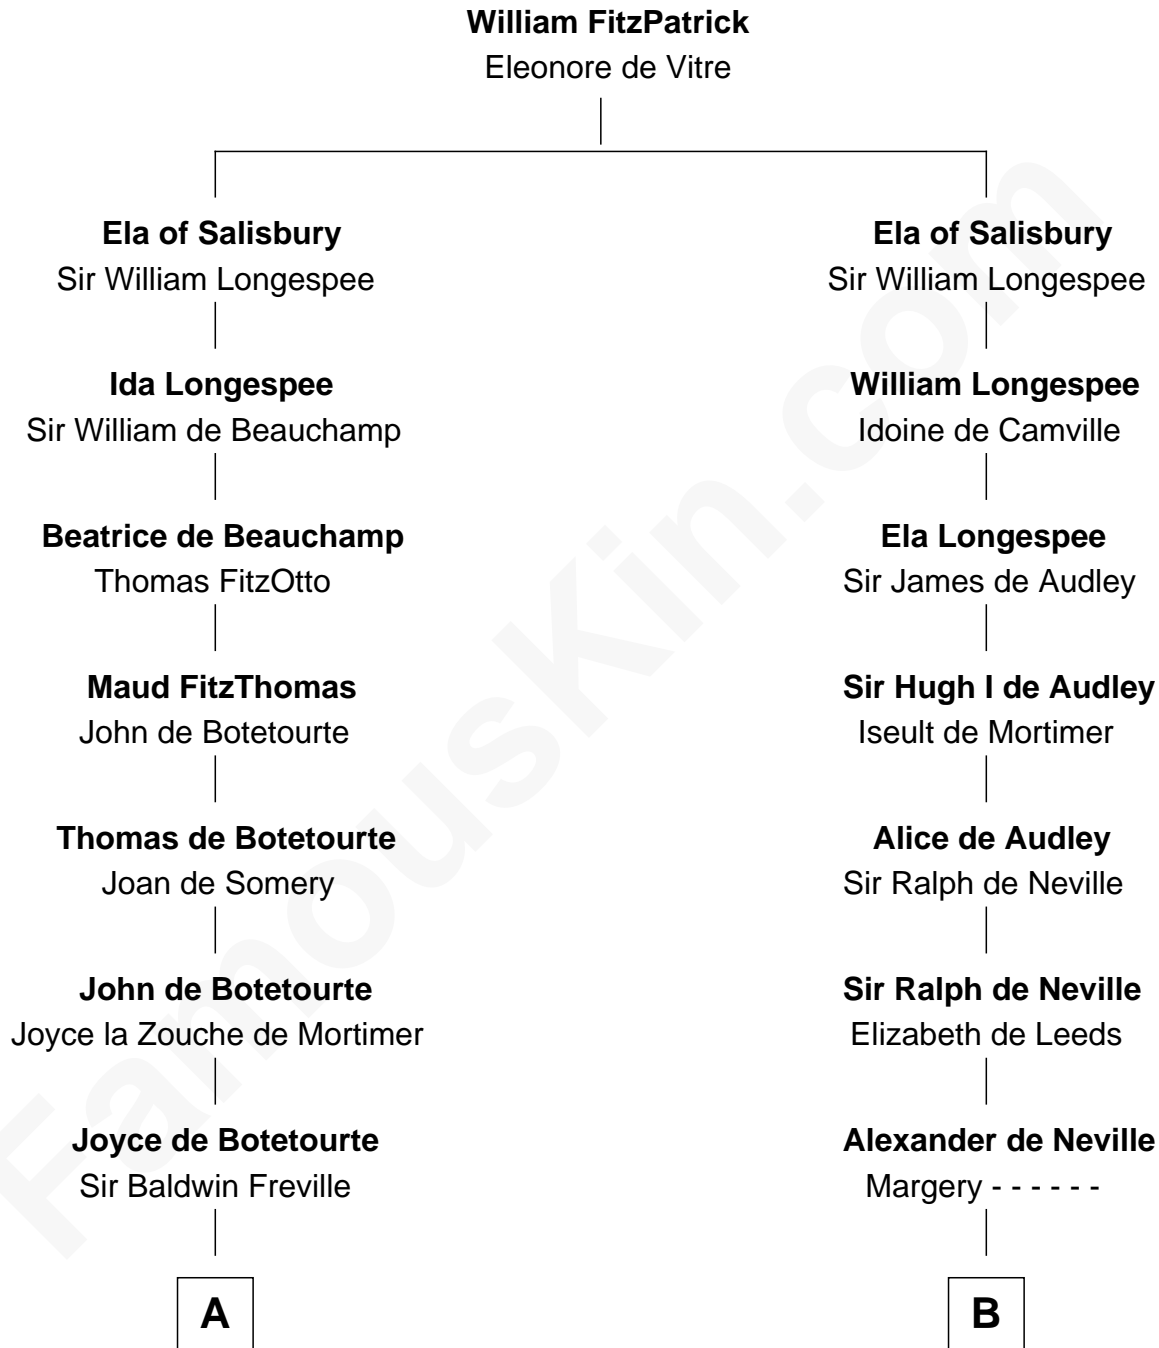

FamousKin.com

Relationship Chart of

Joseph Wharton

Founder of the Wharton School of Business

19th cousin 2 times removed of

Harriet Martineau

Author of The Hour and the Man

C

Samuel Rodman

Mary Willett

Thomas Rodman

Mary Borden

Hannah Rodman

Samuel Rowland Fisher

Deborah Fisher

William Wharton