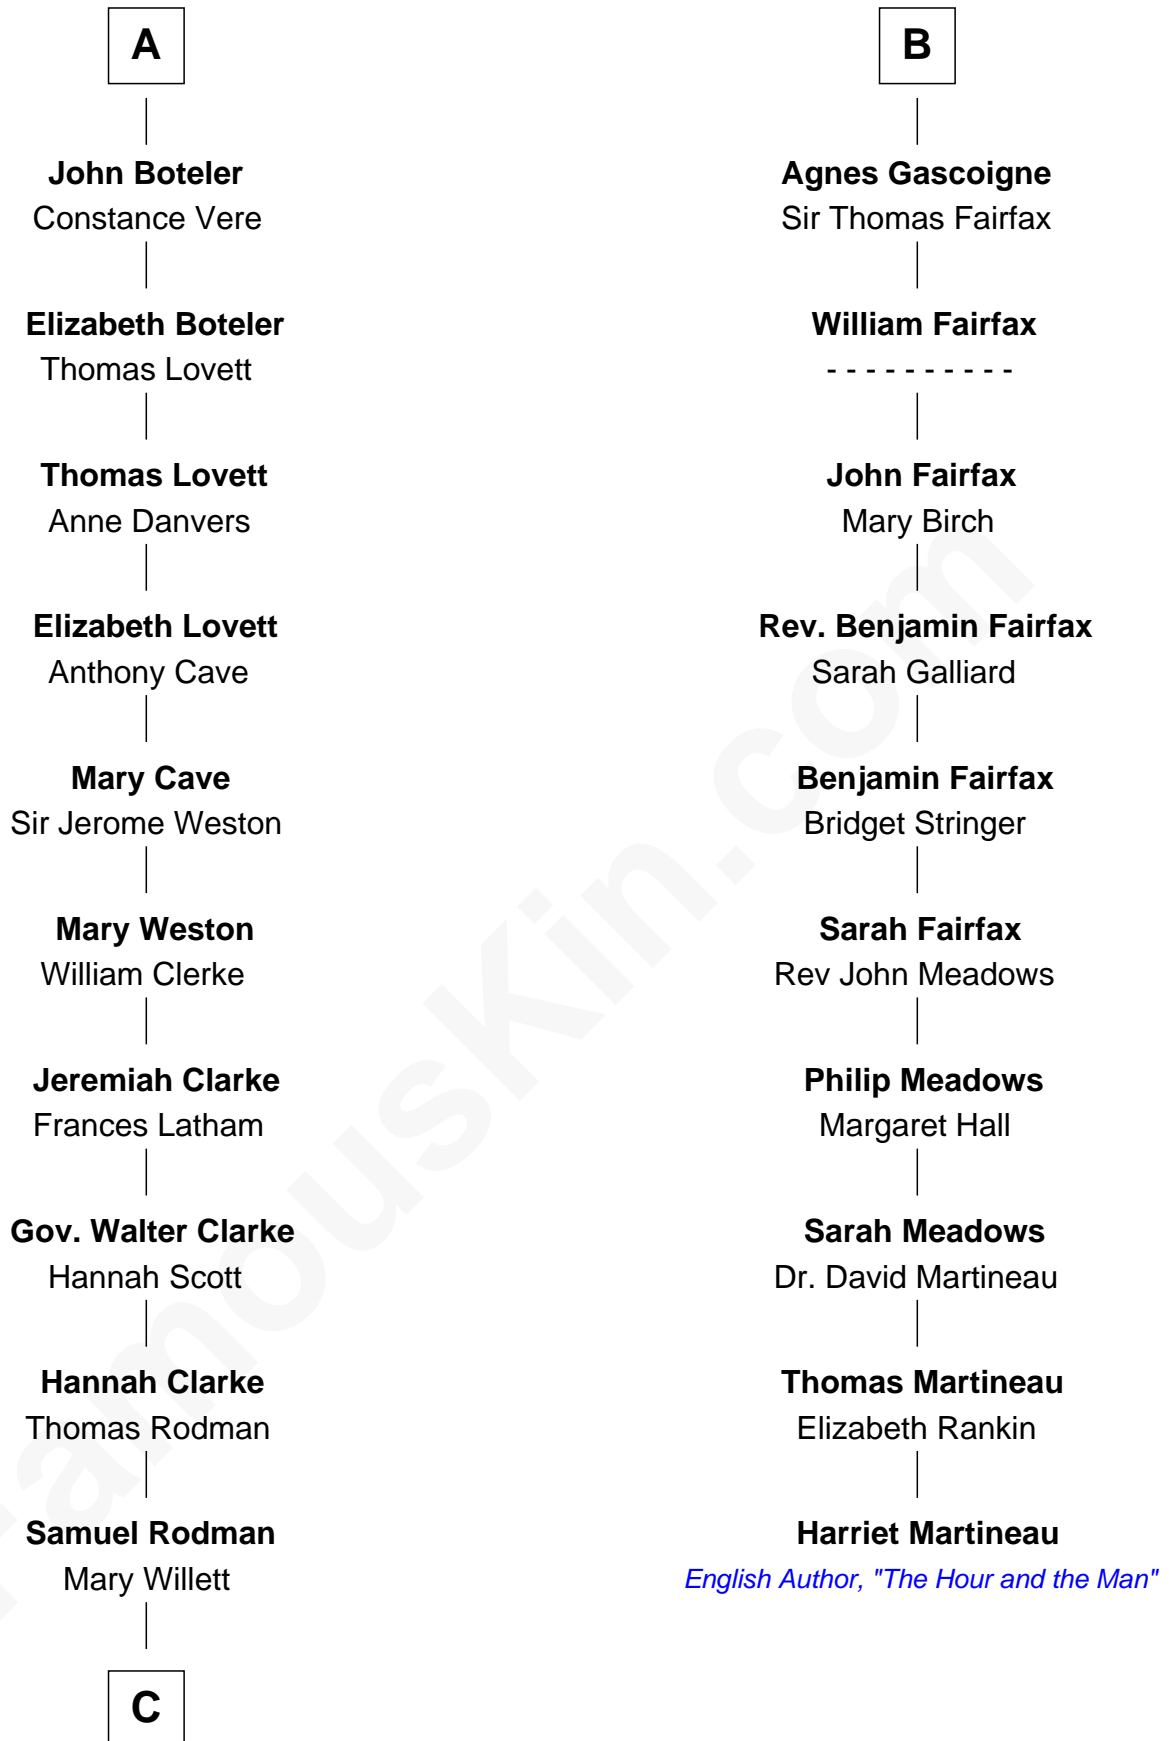

FamousKin.com

Relationship Chart of

Joseph Wharton

Founder of the Wharton School of Business

16th cousin 4 times removed of

Harriet Martineau

Author of The Hour and the Man

Sir William de Cantilupe

Eve de Braiose

C

—
Thomas Rodman

Mary Borden
—

Hannah Rodman

Samuel Rowland Fisher
—

Deborah Fisher

William Wharton
—