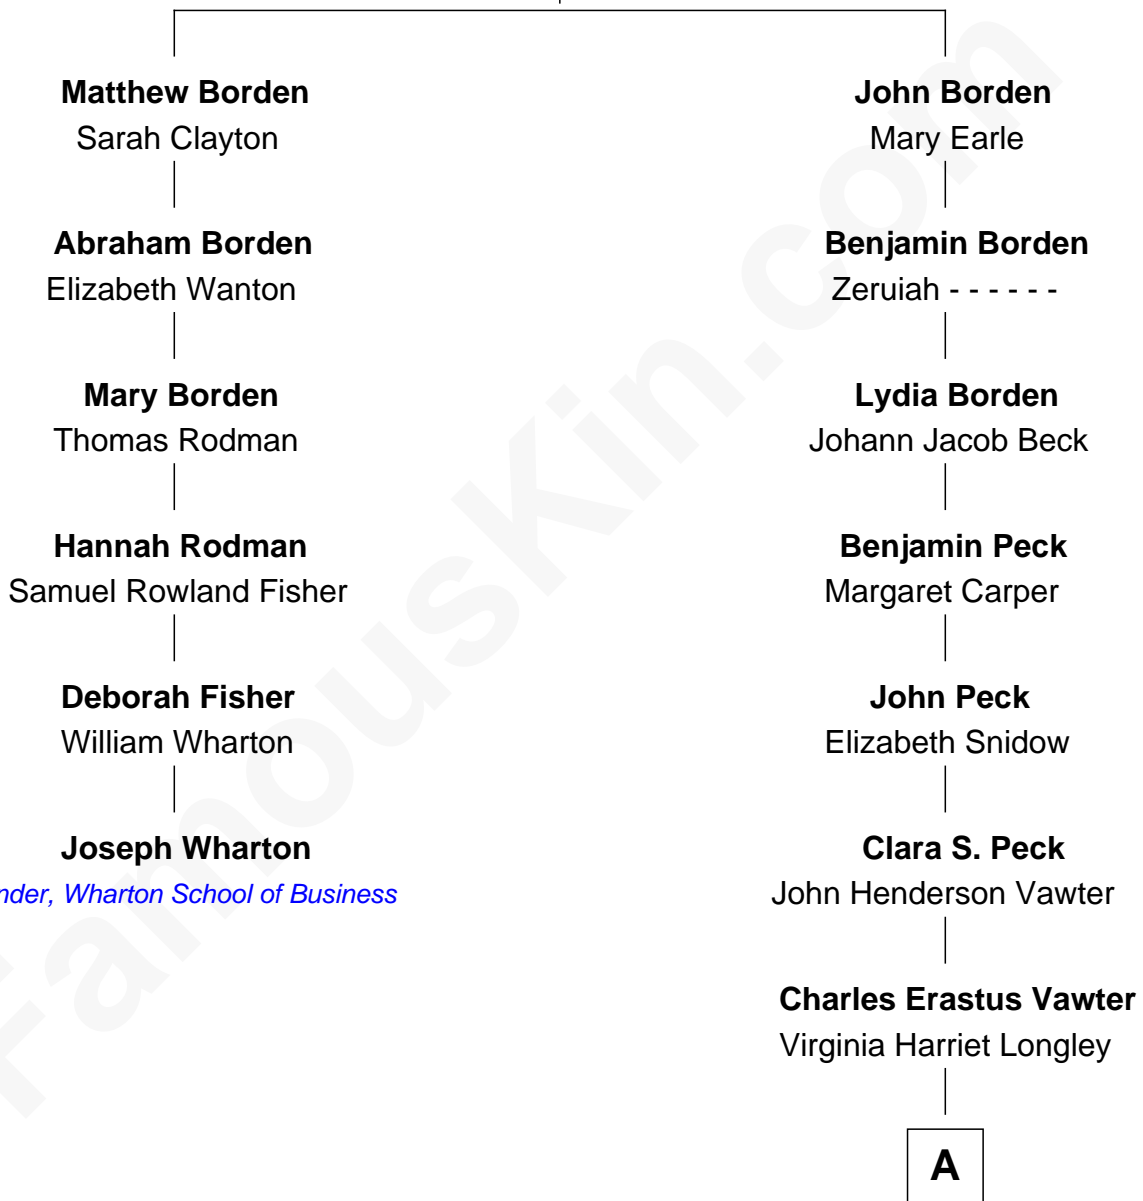

FamousKin.com

Relationship Chart of

Joseph Wharton

Founder of the Wharton School of Business

5th cousin 5 times removed of

Mary Chapin Carpenter
Singer and Songwriter

Richard Borden
Joane Fowle

A

—
Mary L. Vawter
Harrison Robertson

—
Harrison Marshall Robertson
Mary MacKenzie

—
Mary Bowie Robertson
Chapin Carpenter

—
Mary Chapin Carpenter
Singer and Songwriter