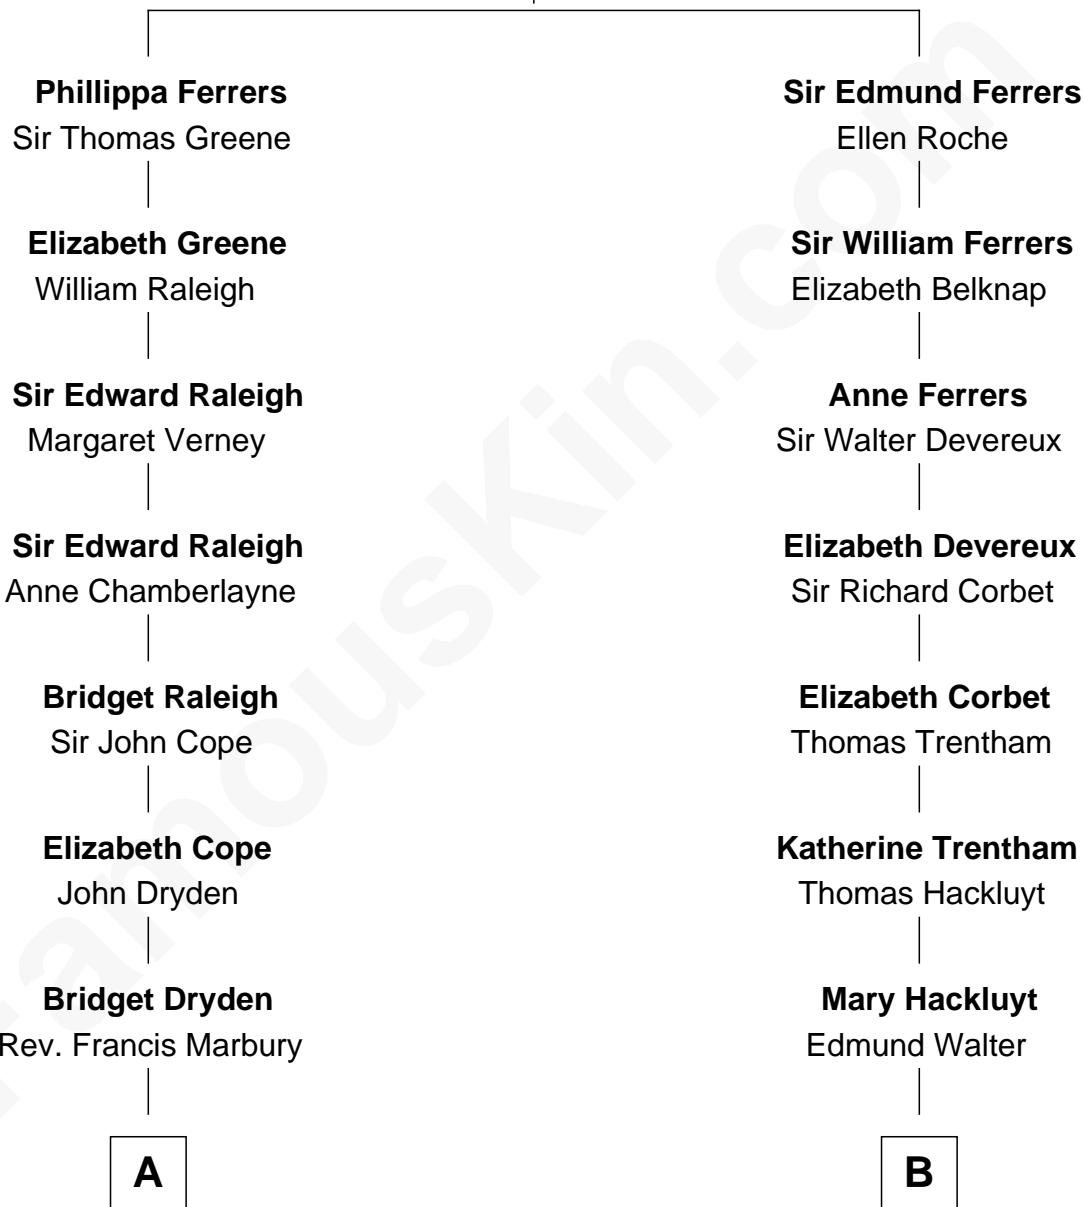

FamousKin.com

Relationship Chart of

Joseph Wharton

Founder of the Wharton School of Business

14th cousin 6 times removed of

Mary Chapin Carpenter
Singer and Songwriter

Robert de Ferrers
Margaret Despencer

C

Dr. James Stratton Carpenter

Lillian Louise Chapin

Chapin Carpenter

Ruth Smythe

Chapin Carpenter

Mary Bowie Robertson

Mary Chapin Carpenter

Singer and Songwriter