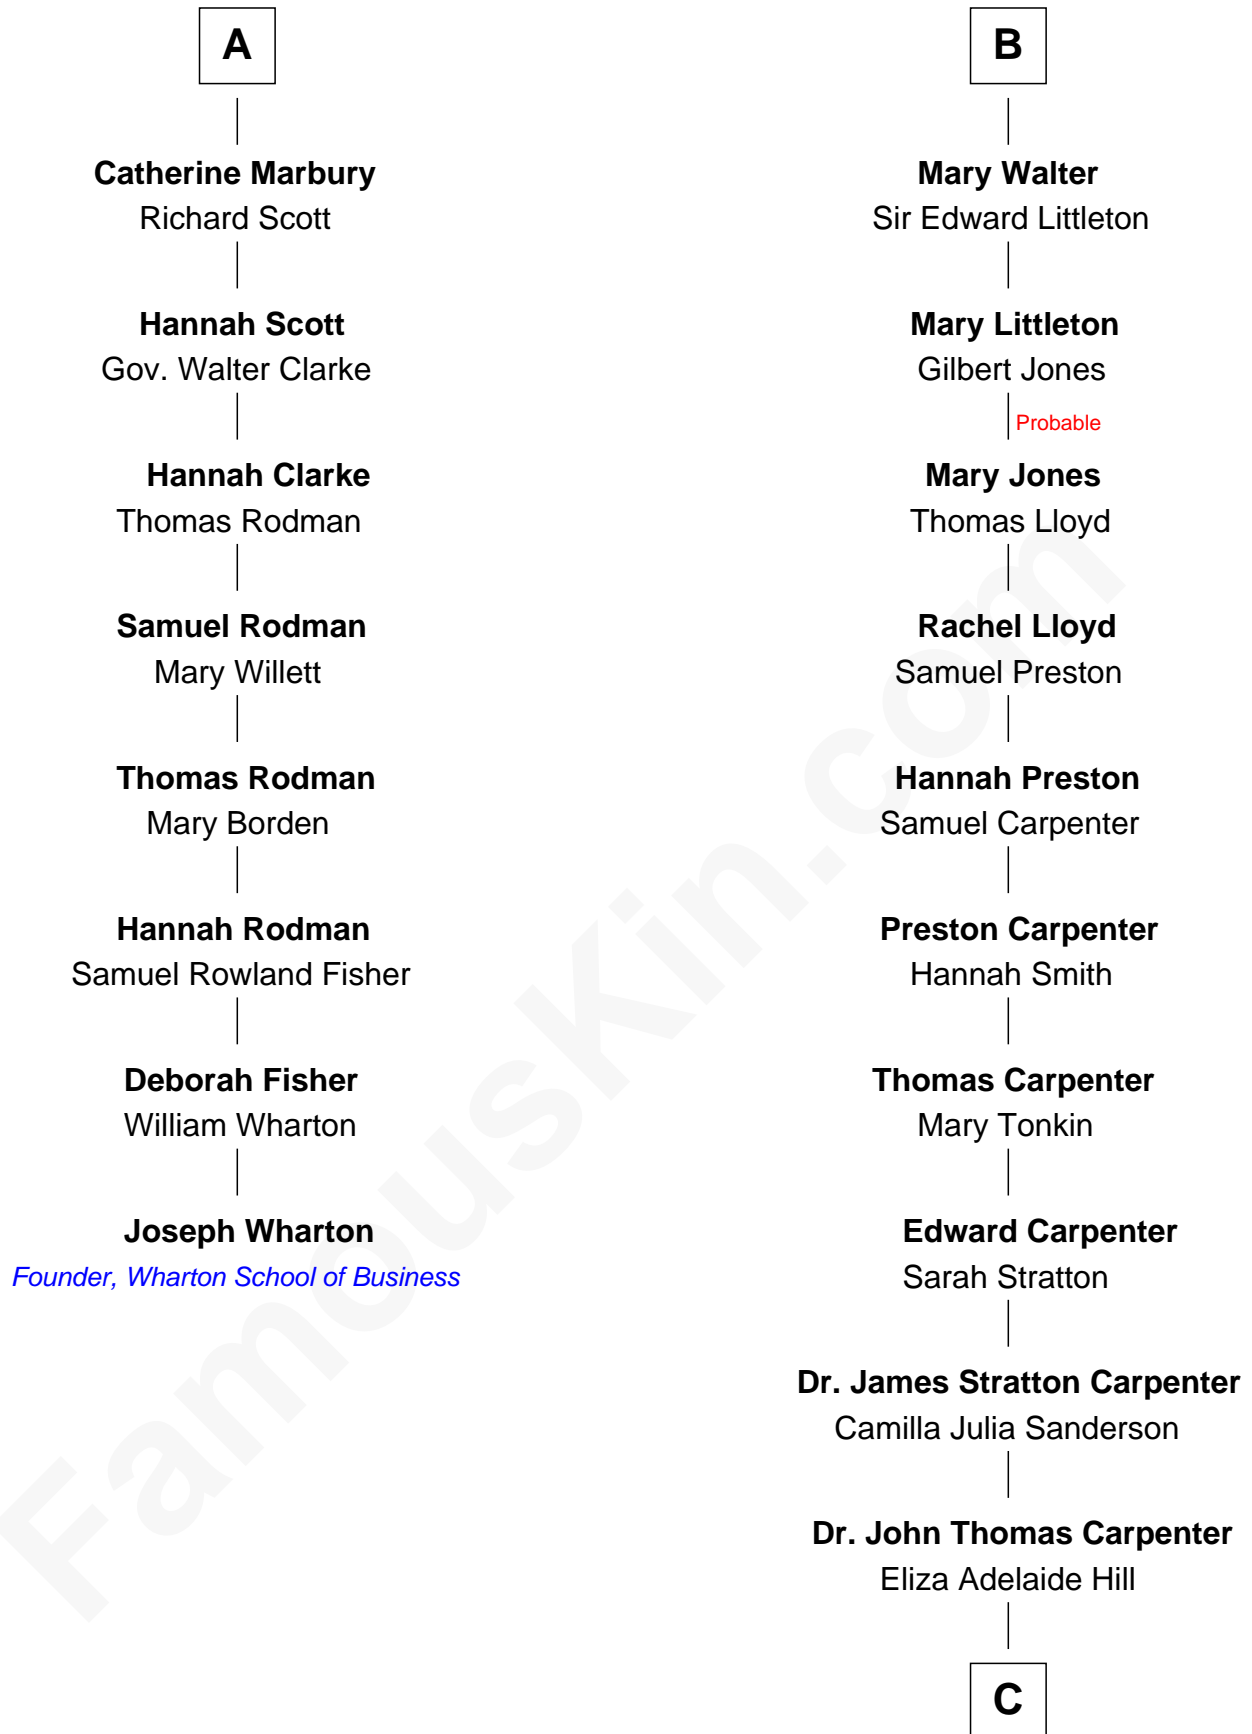

FamousKin.com

Relationship Chart of

Joseph Wharton

Founder of the Wharton School of Business

14th cousin 6 times removed of

Mary Chapin Carpenter
Singer and Songwriter

Robert de Ferrers
Margaret Despencer

C