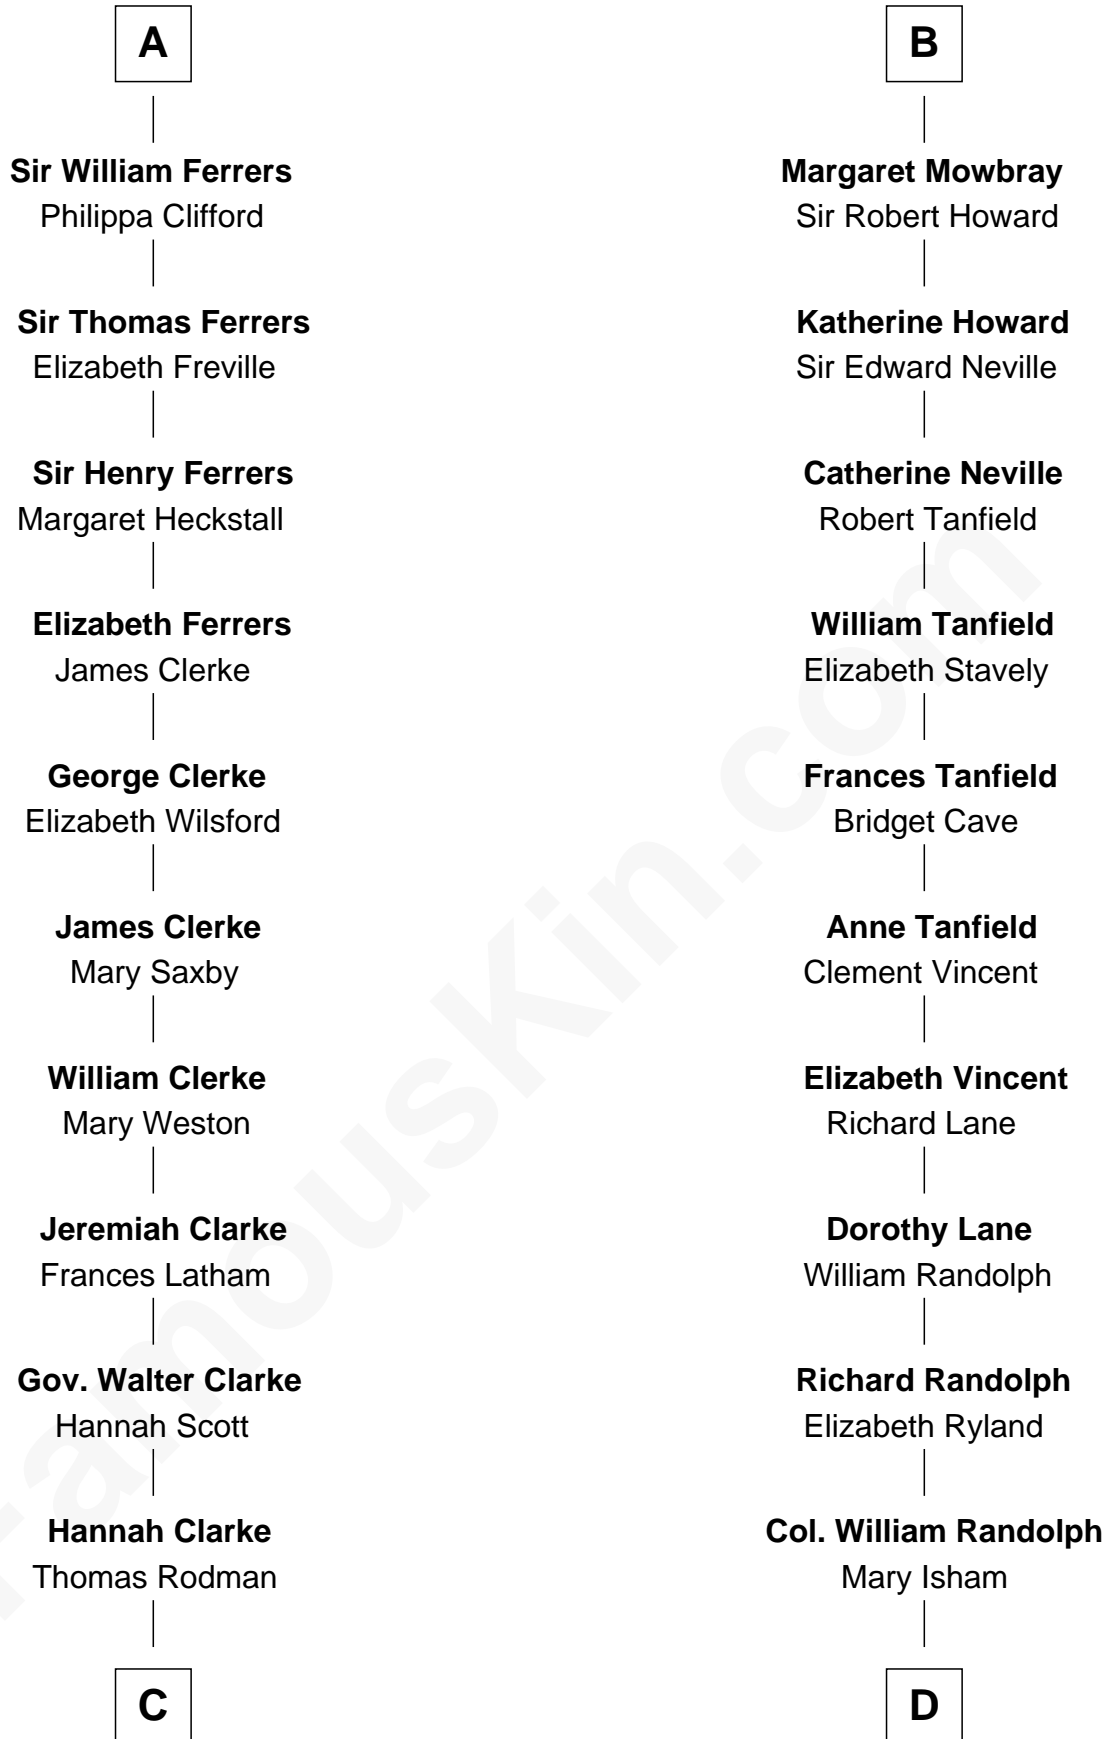

## Relationship Chart of

### Joseph Wharton

*Founder of the Wharton School of Business*

20th cousin 1 time removed of

### John Marshall

*4th Chief Justice of the U.S. Supreme Court*

**C**

**Samuel Rodman**

Mary Willett

**Thomas Rodman**

Mary Borden

**Hannah Rodman**

Samuel Rowland Fisher

**Deborah Fisher**

William Wharton

**Joseph Wharton**

*Founder, Wharton School of Business*

**D**

**Thomas Randolph**

----- Fleming