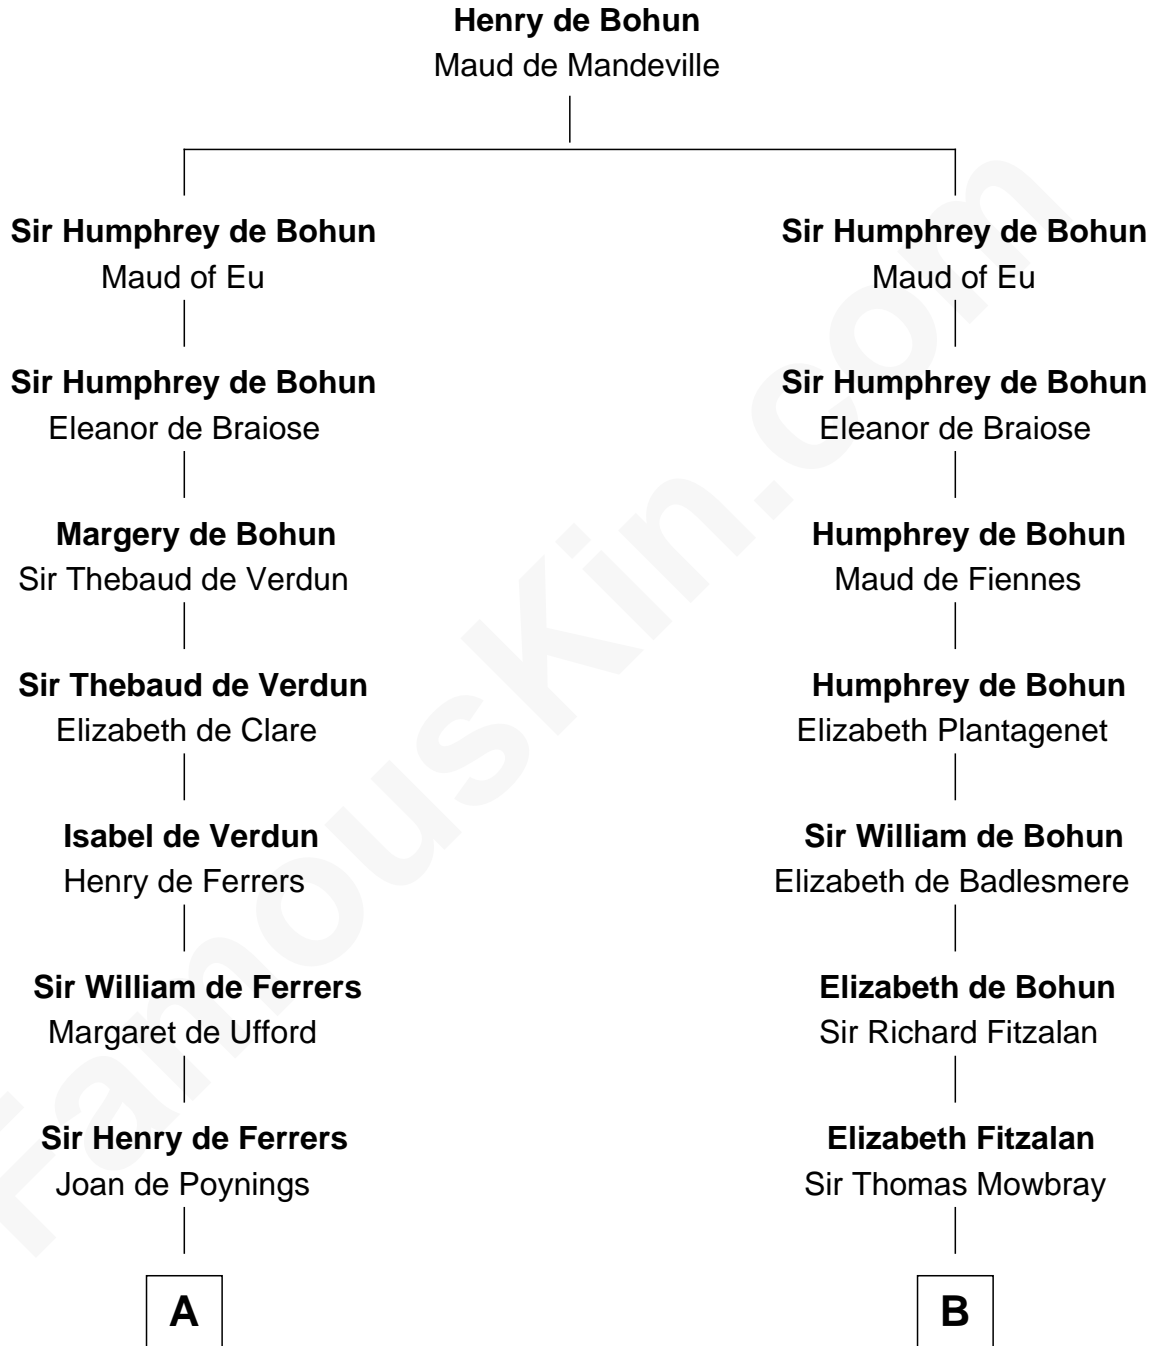

## Relationship Chart of

### Joseph Wharton

*Founder of the Wharton School of Business*

20th cousin 1 time removed of

### John Marshall

*4th Chief Justice of the U.S. Supreme Court*

**C**

**Samuel Rodman**

Mary Willett

**Thomas Rodman**

Mary Borden

**Hannah Rodman**

Samuel Rowland Fisher

**Deborah Fisher**

William Wharton

**Joseph Wharton**

*Founder, Wharton School of Business*

**D**

**Thomas Randolph**

----- Fleming