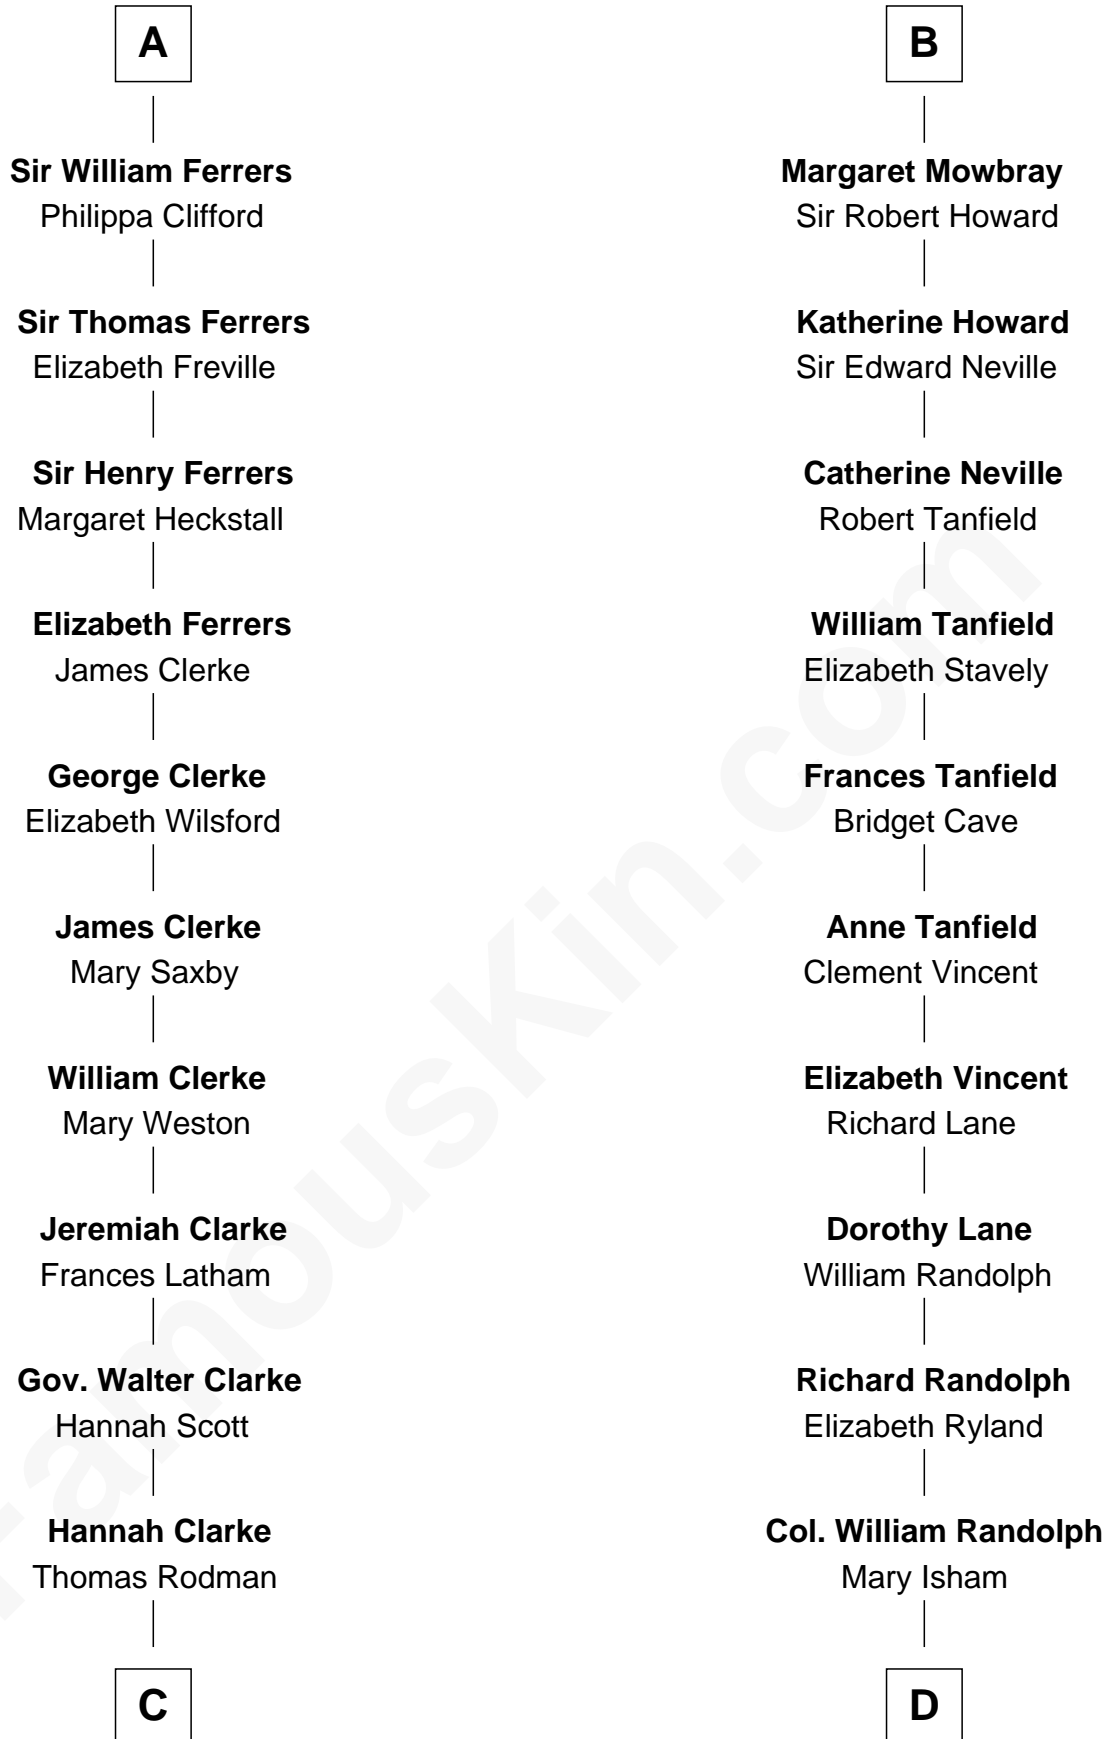

### Joseph Wharton

*Founder of the Wharton School of Business*

20th cousin 1 time removed of

### John Marshall

*4th Chief Justice of the U.S. Supreme Court*

**Raoul de Lusgnan**

Alice de Eu

**C**

**Samuel Rodman**

Mary Willett

**Thomas Rodman**

Mary Borden

**Hannah Rodman**

Samuel Rowland Fisher

**Deborah Fisher**

William Wharton

**Joseph Wharton**

*Founder, Wharton School of Business*

**D**