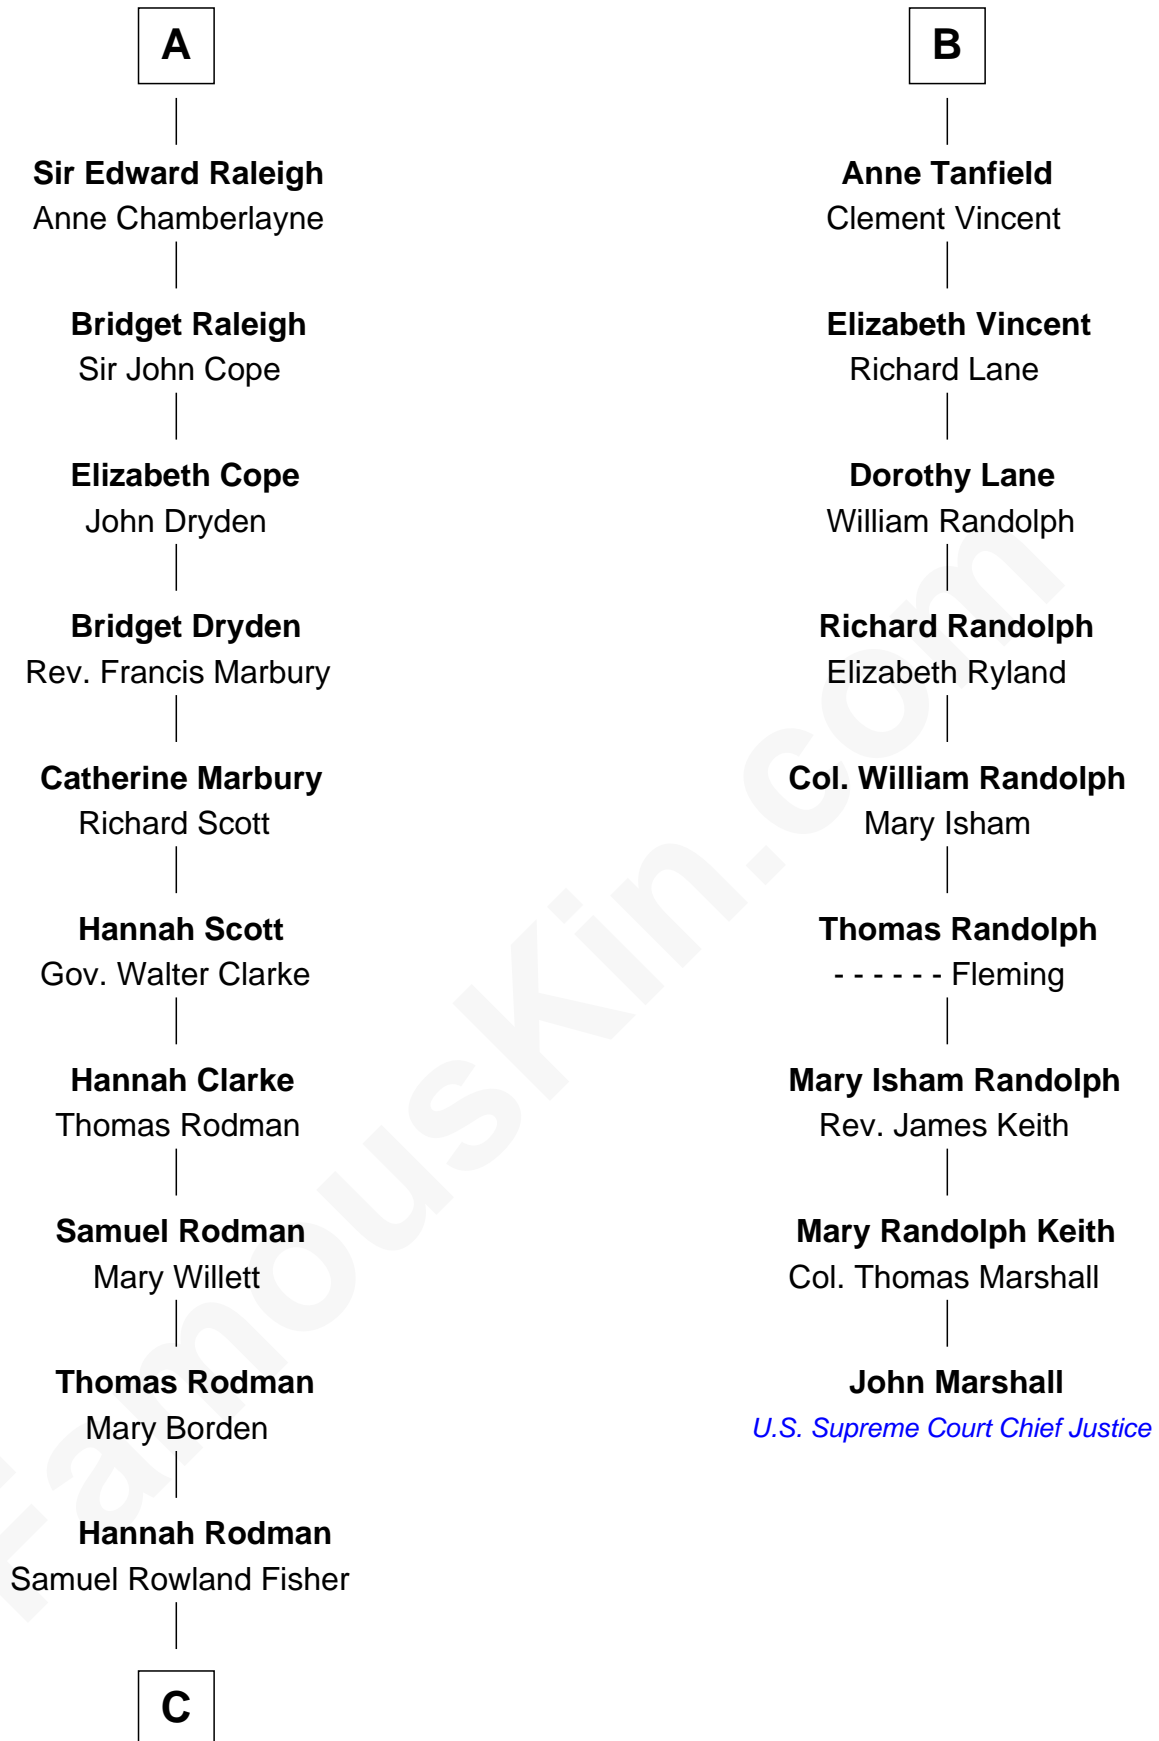

FamousKin.com

Relationship Chart of

Joseph Wharton

Founder of the Wharton School of Business

15th cousin 3 times removed of

John Marshall

4th Chief Justice of the U.S. Supreme Court

Sir Hugh I de Audley

Iseult de Mortimer

C

—
Deborah Fisher
William Wharton

—
Joseph Wharton

Founder, Wharton School of Business

FamousKin.com