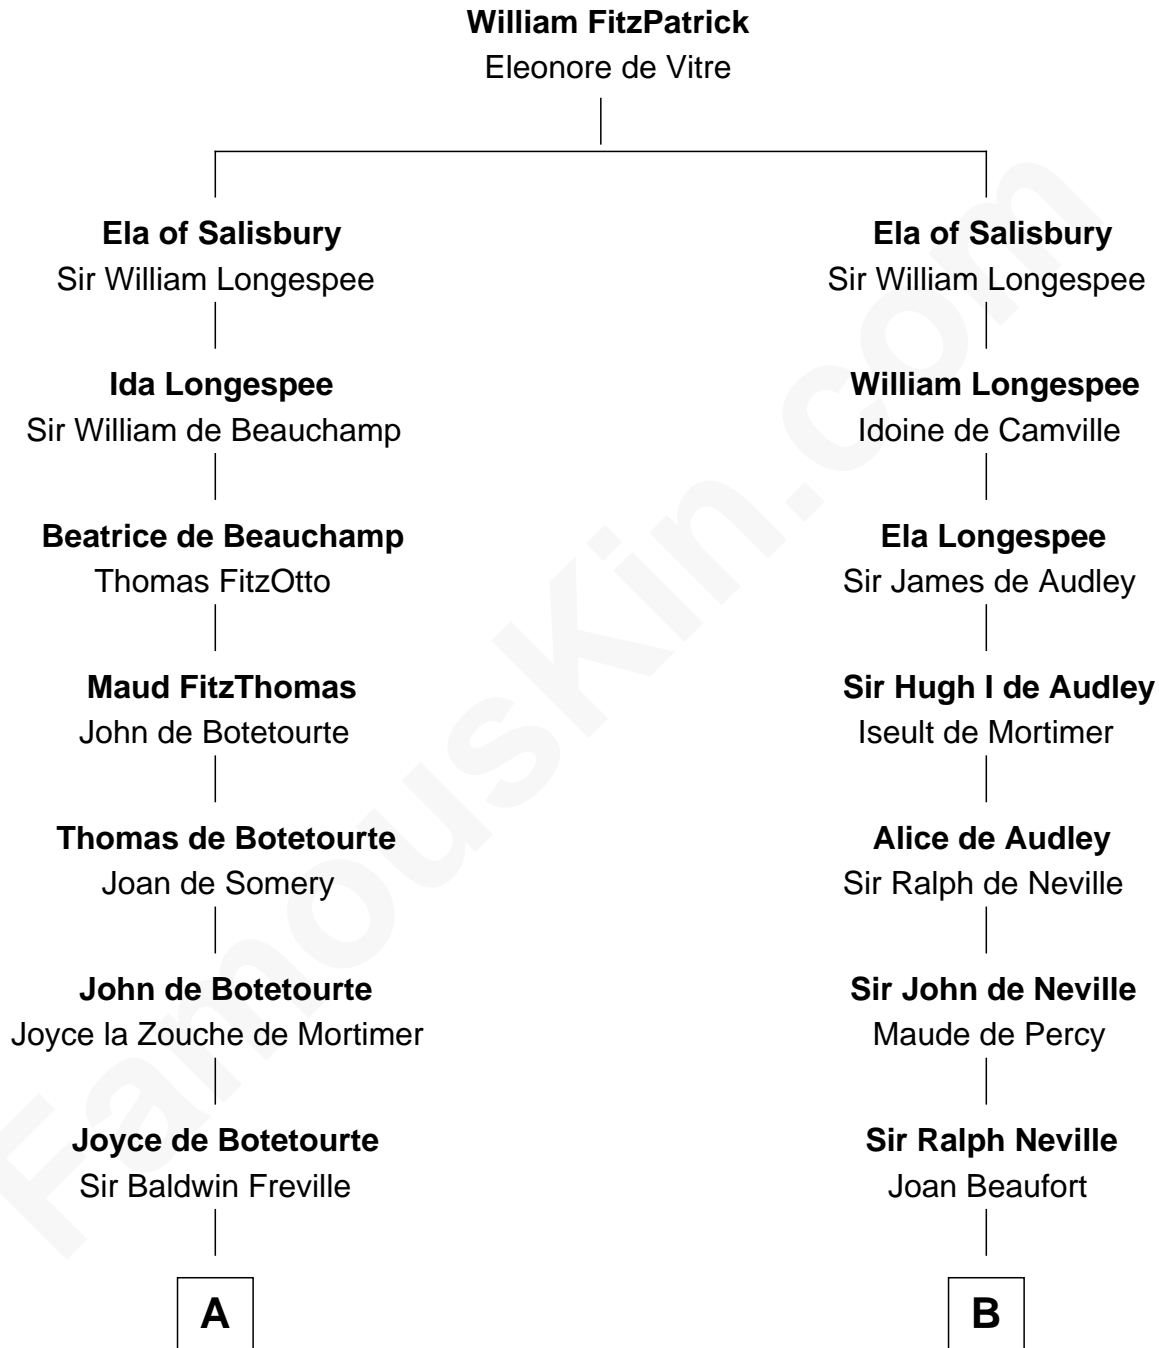

FamousKin.com

Relationship Chart of

Joseph Wharton

Founder of the Wharton School of Business

19th cousin 2 times removed of

John Marshall

4th Chief Justice of the U.S. Supreme Court

C

Samuel Rodman

Mary Willett

Thomas Rodman

Mary Borden

Hannah Rodman

Samuel Rowland Fisher

Deborah Fisher

William Wharton