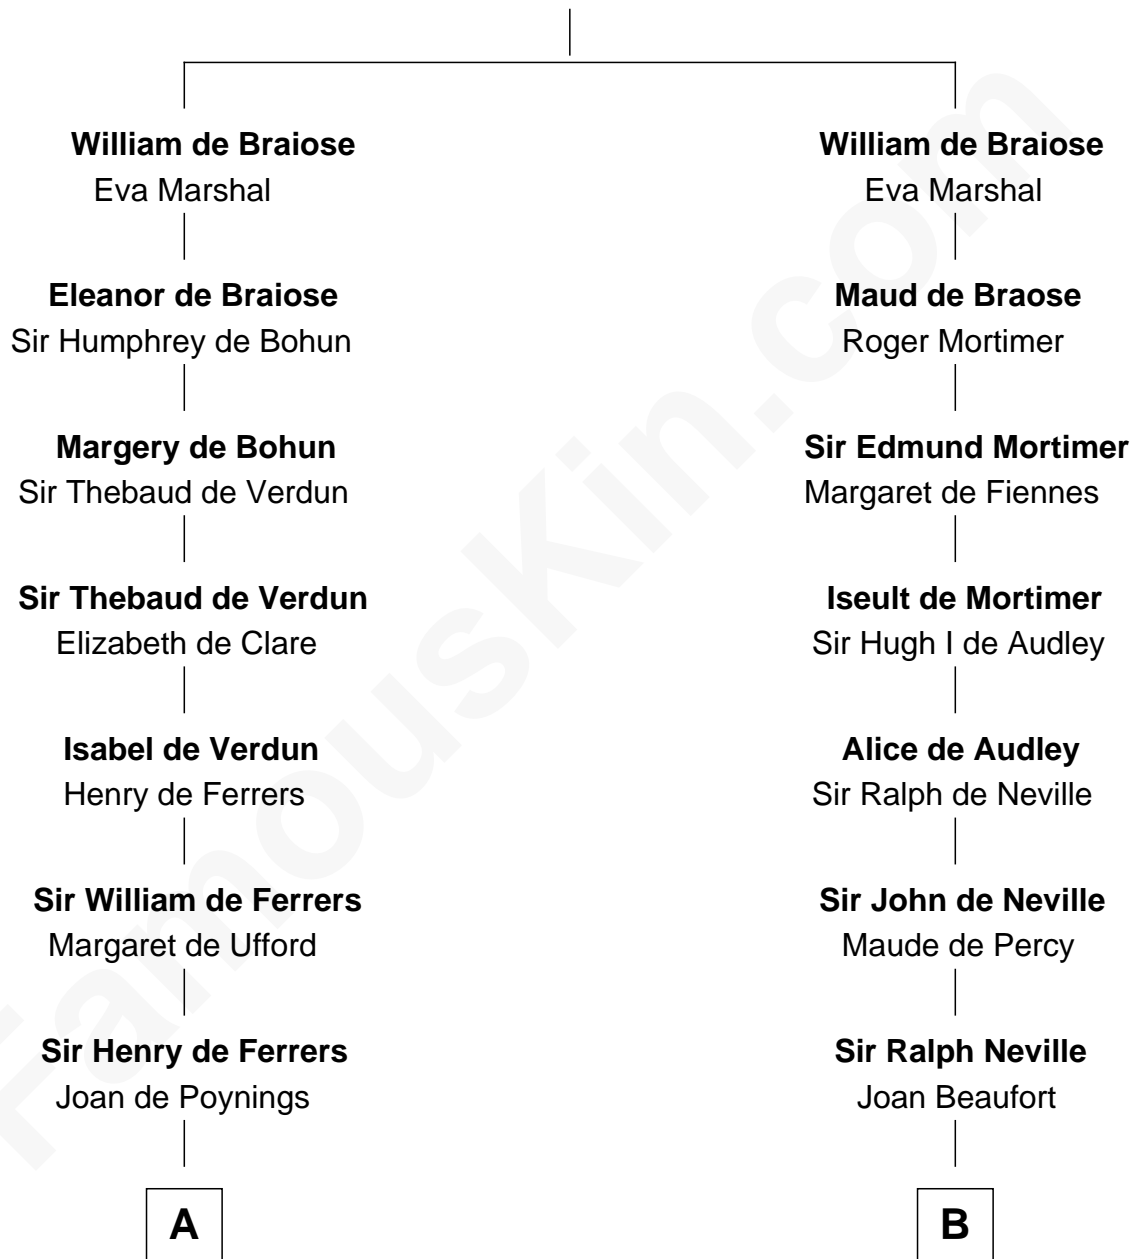

## Relationship Chart of

### Joseph Wharton

*Founder of the Wharton School of Business*

**19th cousin 2 times removed of**

### John Marshall

*4th Chief Justice of the U.S. Supreme Court*

#### Reginald de Braiose

-----

**C**

**Samuel Rodman**

Mary Willett

**Thomas Rodman**

Mary Borden

**Hannah Rodman**