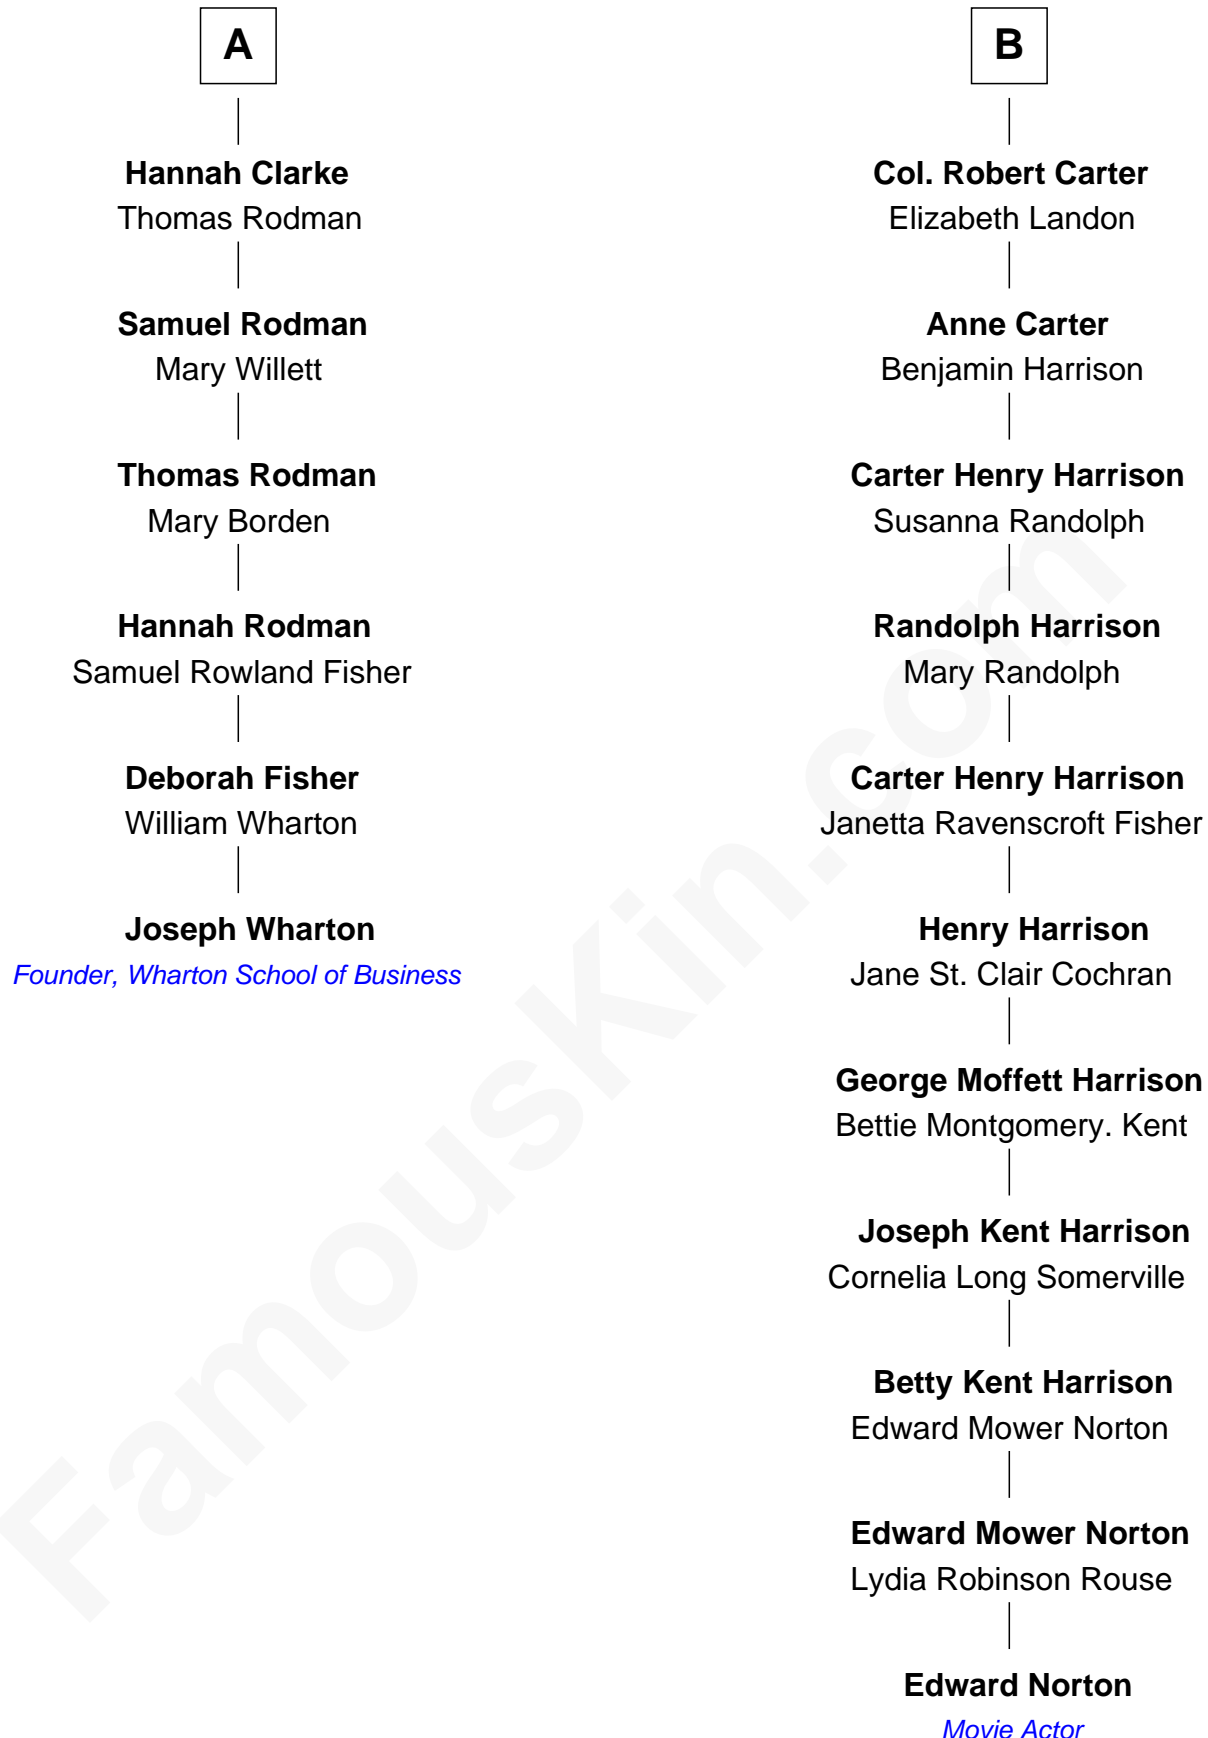

FamousKin.com

Relationship Chart of

Joseph Wharton

Founder of the Wharton School of Business

12th cousin 5 times removed of

Edward Norton
Movie Actor

Sir Thomas Blount
Margaret de Gresley

Edward Norton photo by [David Shankbone](#) (CC BY 3.0)