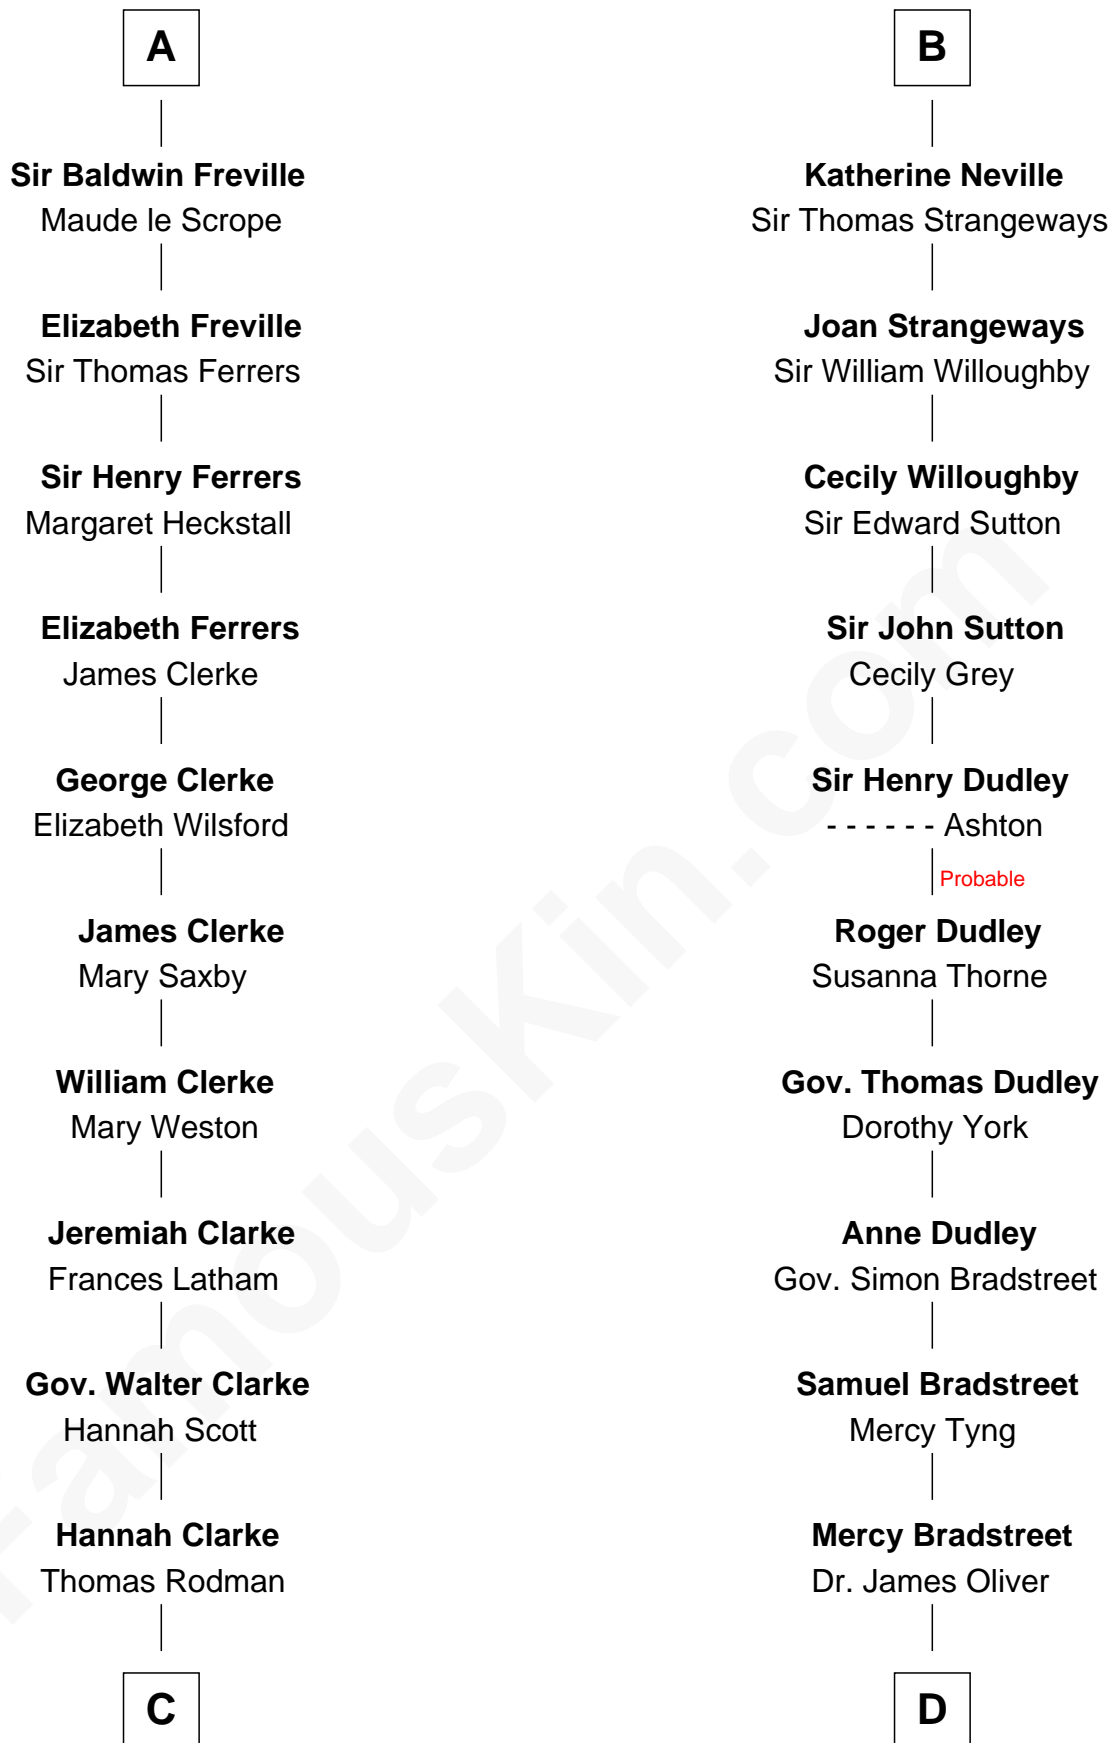

FamousKin.com

Relationship Chart of

Joseph Wharton

Founder of the Wharton School of Business

21st cousin of

Oliver Wendell Holmes, Jr.
U.S. Supreme Court Justice

William FitzPatrick
Eleonore de Vitre

C

Samuel Rodman

Mary Willett

Thomas Rodman

Mary Borden

Hannah Rodman

Samuel Rowland Fisher

Deborah Fisher

William Wharton

Joseph Wharton

Founder, Wharton School of Business

D

Sarah Oliver

Jacob Wendell

Oliver Wendell

Mary Jackson

Sarah Wendell