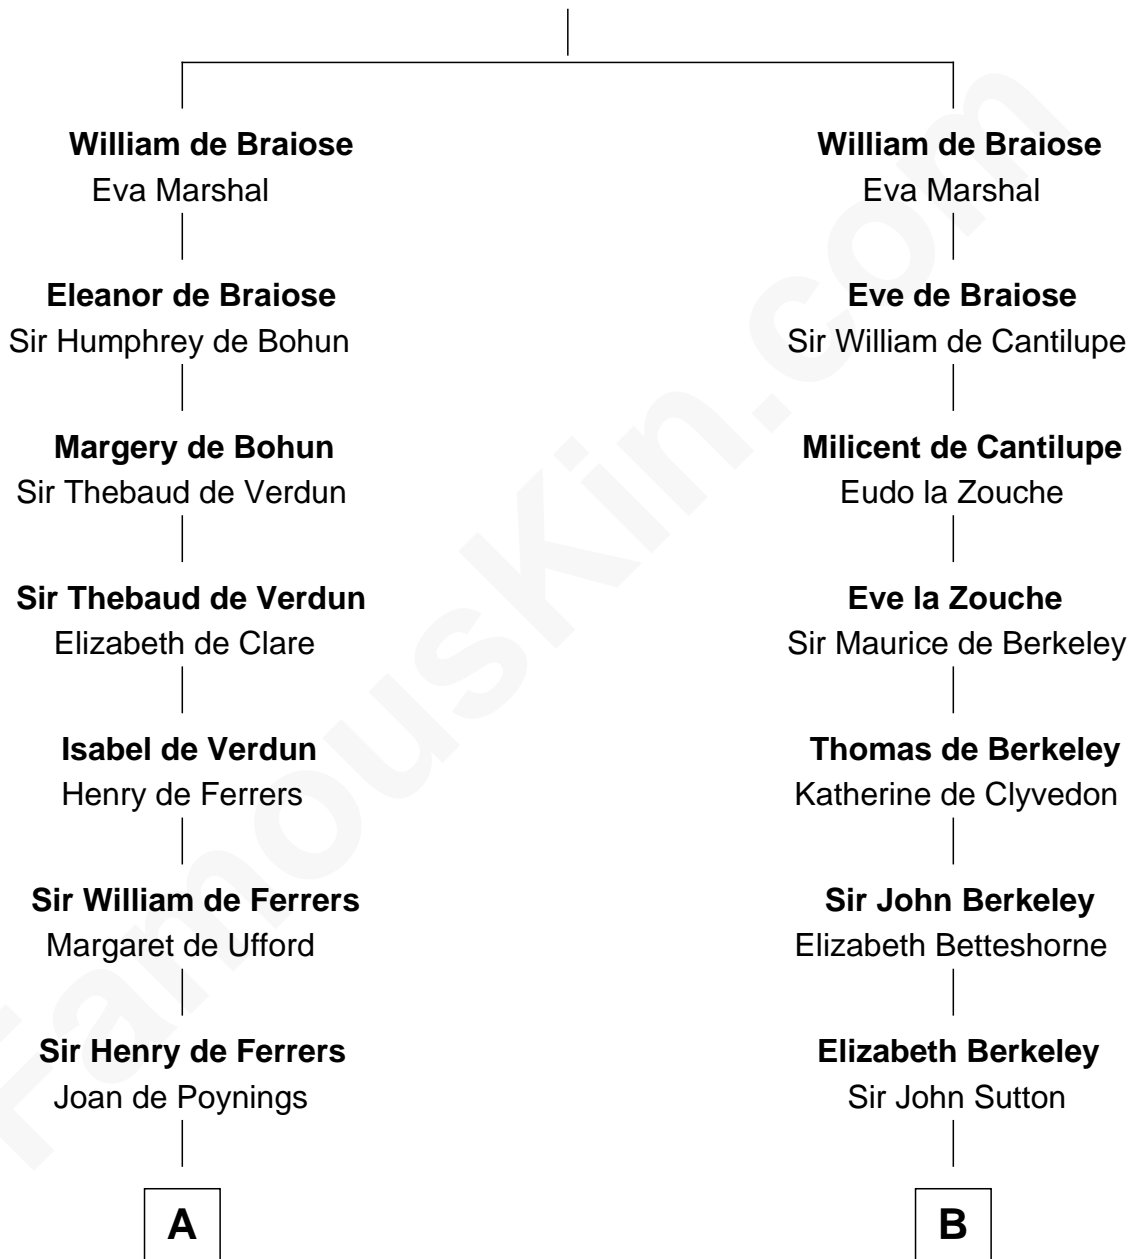

FamousKin.com

Relationship Chart of

Joseph Wharton

Founder of the Wharton School of Business

20th cousin 1 time removed of

Oliver Wendell Holmes, Jr.

U.S. Supreme Court Justice

Reginald de Braiose

C

Samuel Rodman

Mary Willett

Thomas Rodman

Mary Borden

Hannah Rodman

Samuel Rowland Fisher

Deborah Fisher