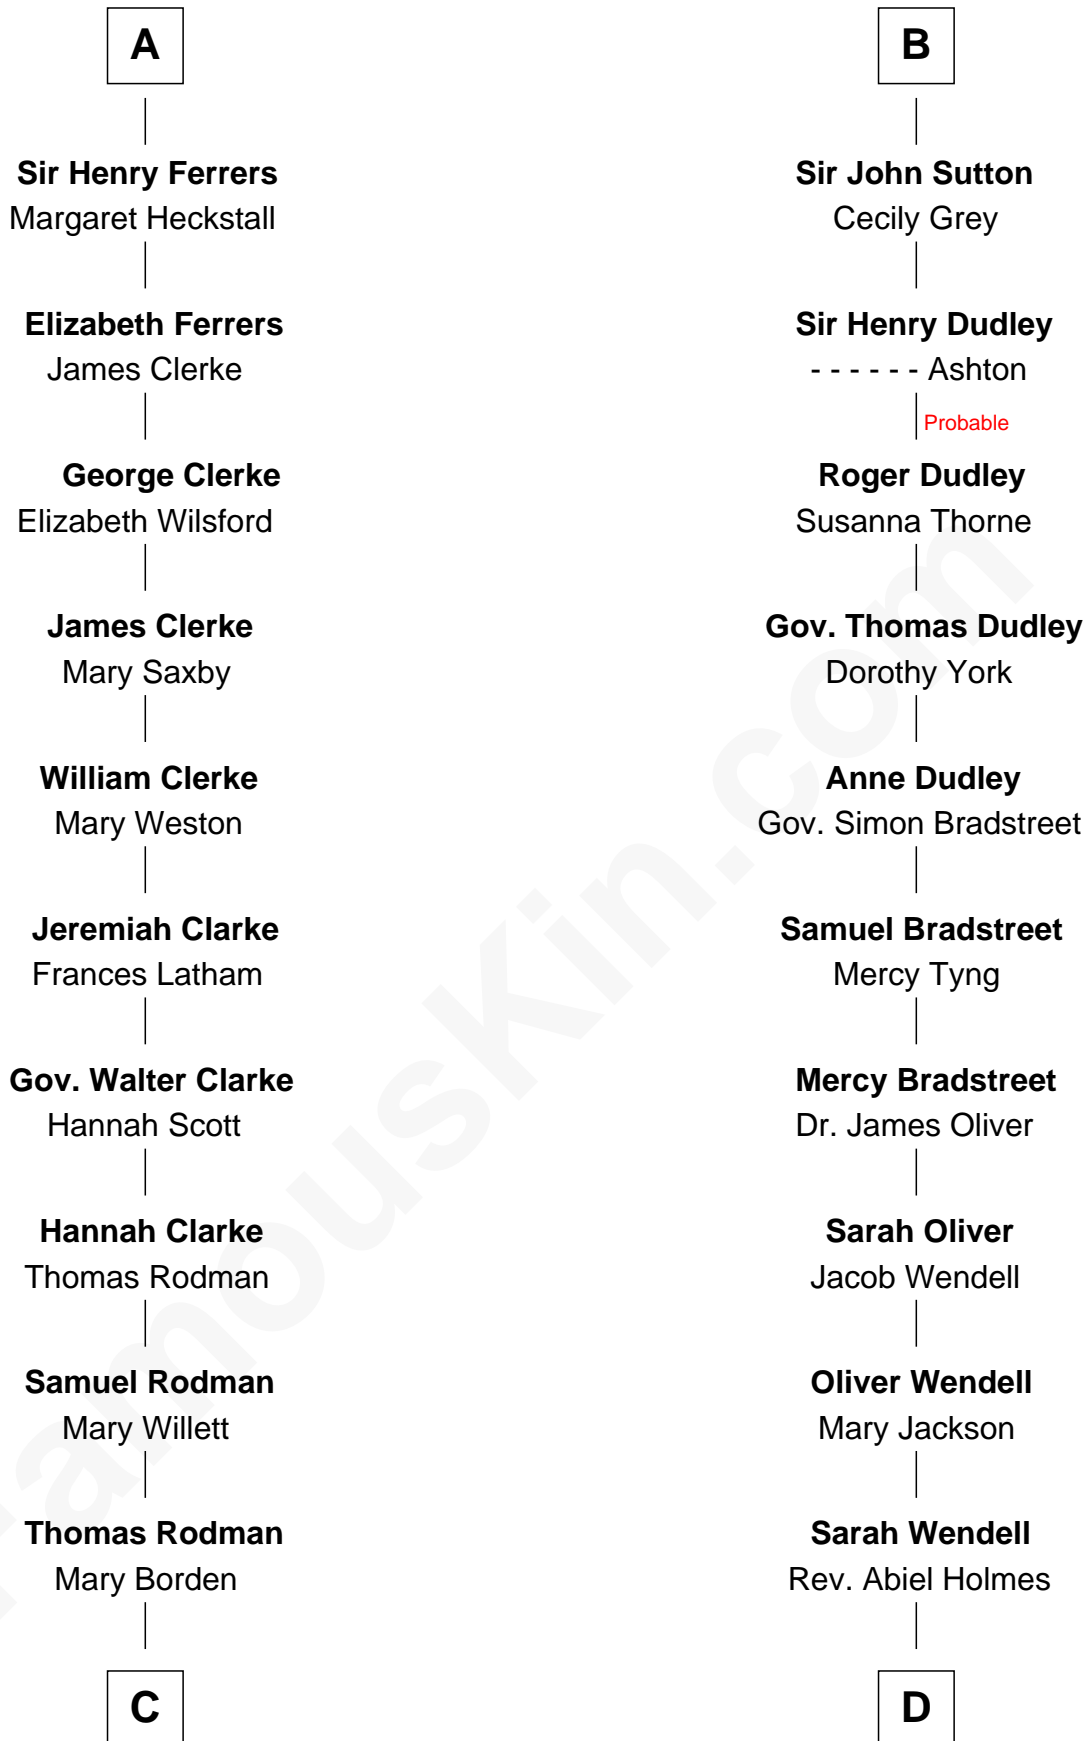

FamousKin.com

Relationship Chart of

Joseph Wharton

Founder of the Wharton School of Business

18th cousin 1 time removed of

Oliver Wendell Holmes, Jr.

U.S. Supreme Court Justice

C

Hannah Rodman
Samuel Rowland Fisher

Deborah Fisher
William Wharton

Joseph Wharton
Founder, Wharton School of Business

D

Oliver Wendell Holmes
Amelia Lee Jackson

Oliver Wendell Holmes, Jr.
U.S. Supreme Court Justice