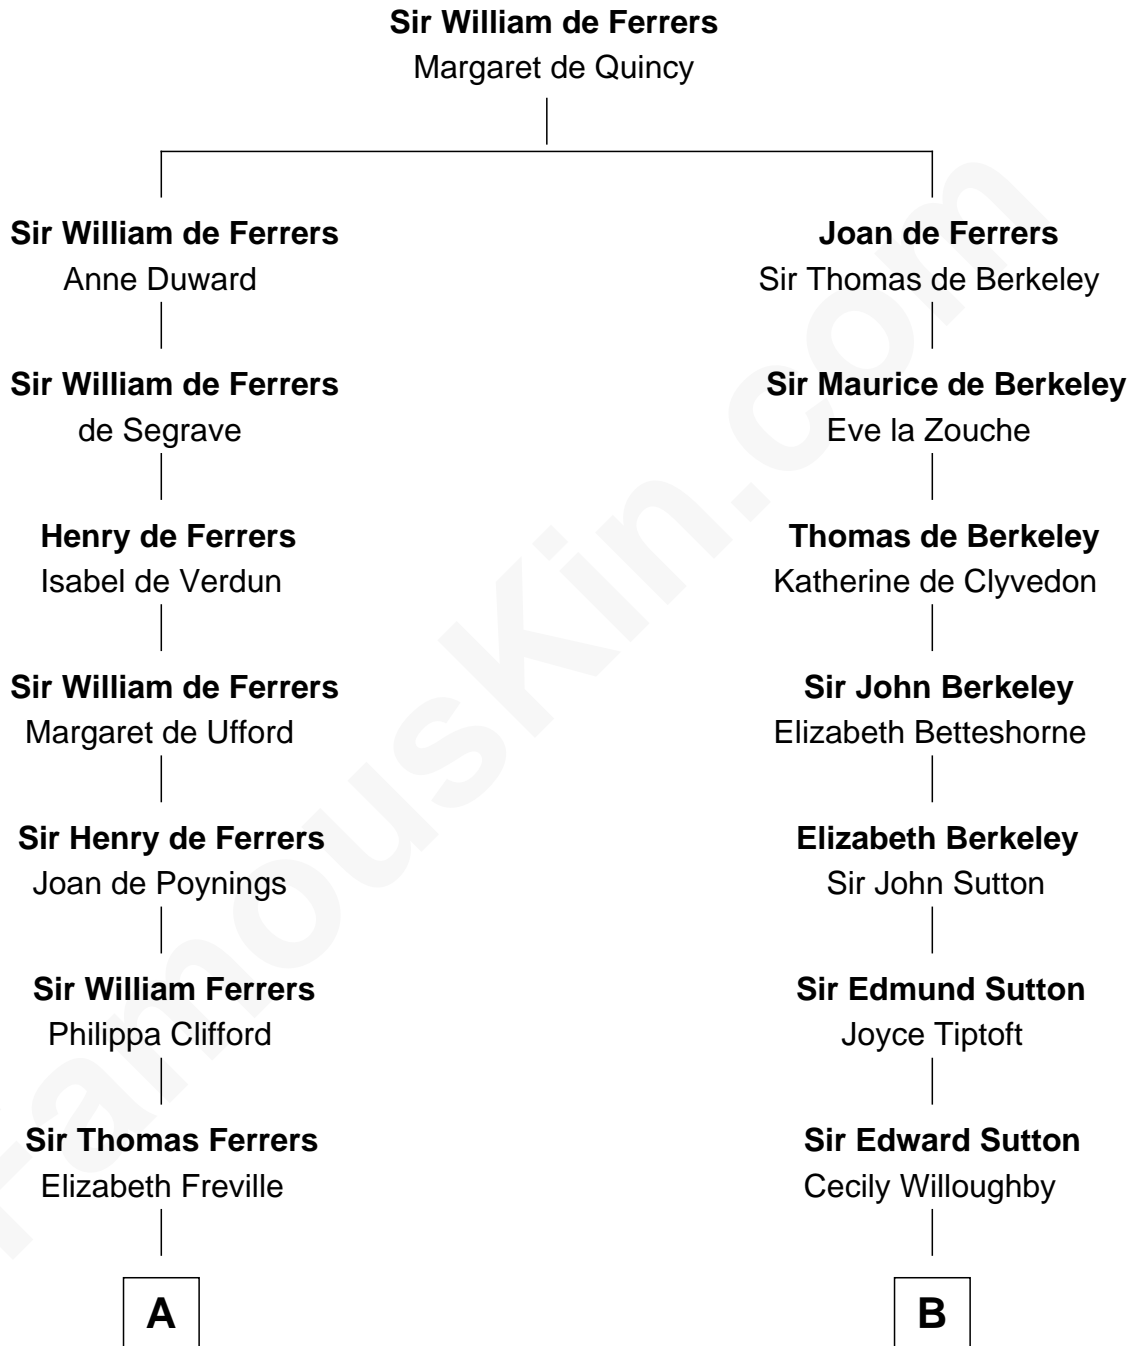

FamousKin.com

Relationship Chart of

Joseph Wharton

Founder of the Wharton School of Business

18th cousin 1 time removed of

Oliver Wendell Holmes, Jr.

U.S. Supreme Court Justice

C

Hannah Rodman
Samuel Rowland Fisher

Deborah Fisher
William Wharton

Joseph Wharton
Founder, Wharton School of Business

D

Oliver Wendell Holmes
Amelia Lee Jackson

Oliver Wendell Holmes, Jr.
U.S. Supreme Court Justice