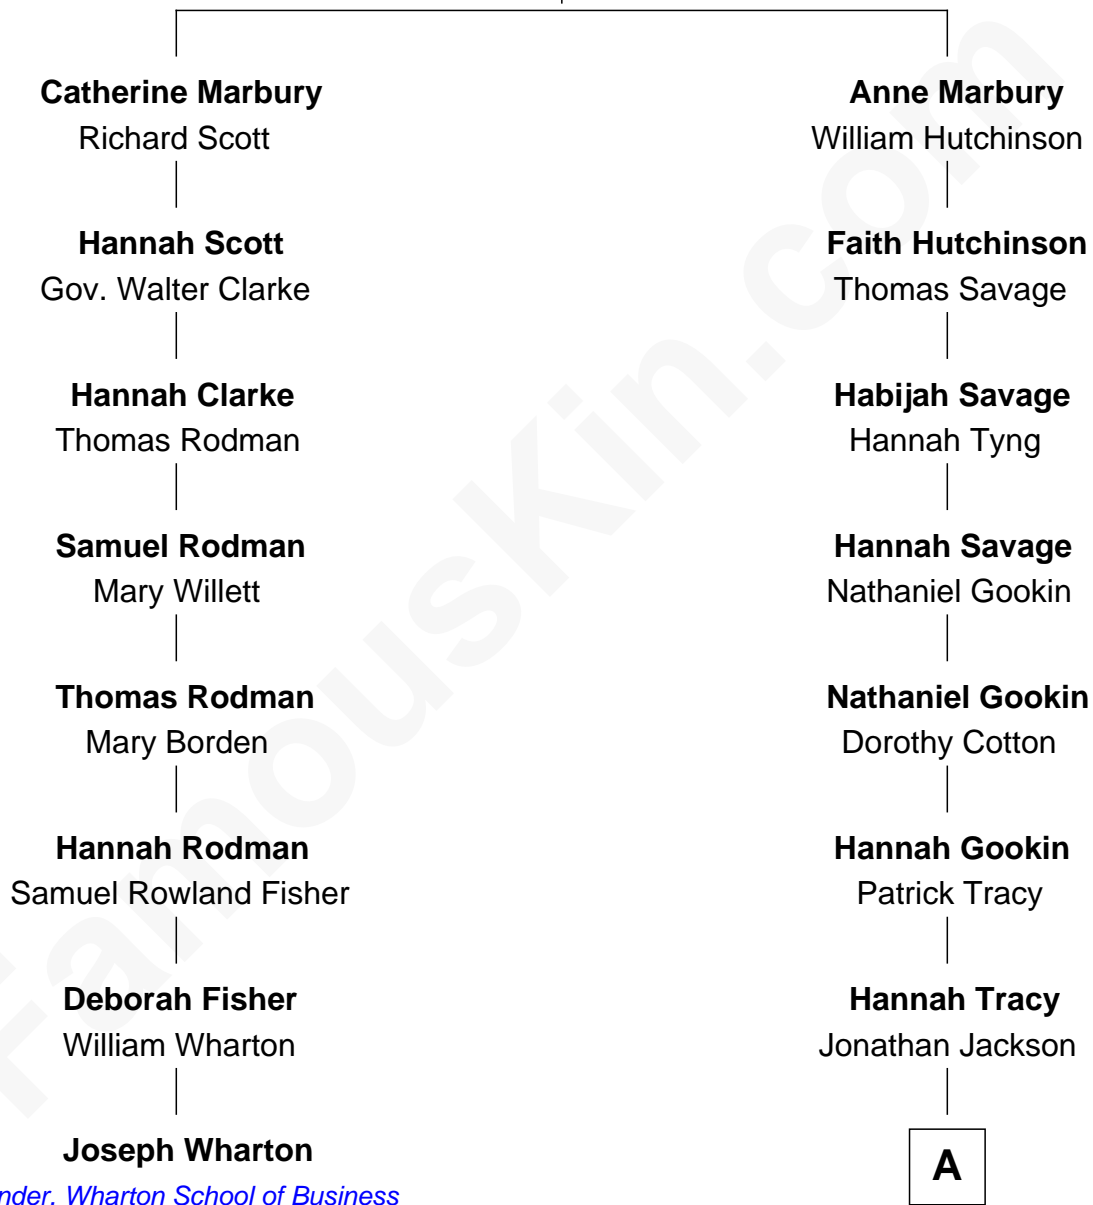

## Relationship Chart of

### Joseph Wharton

*Founder of the Wharton School of Business*

7th cousin 2 times removed of

**Oliver Wendell Holmes, Jr.**

*U.S. Supreme Court Justice*

**Rev. Francis Marbury**

Bridget Dryden

**A**