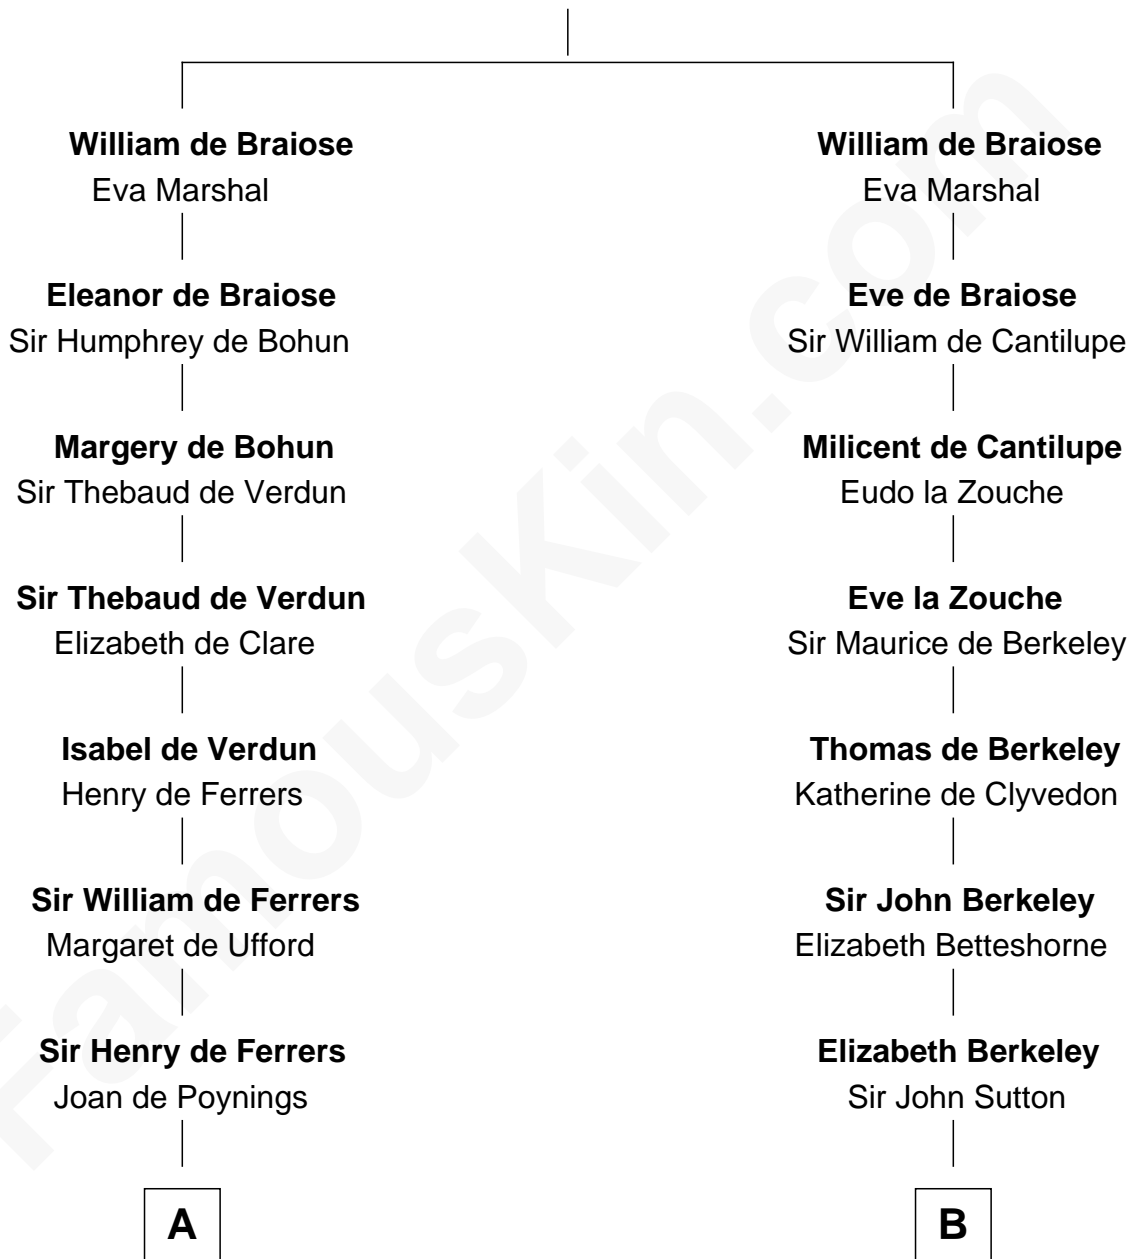

FamousKin.com

Relationship Chart of

Joseph Wharton

Founder of the Wharton School of Business

19th cousin 2 times removed of

Oliver Wendell Holmes, Sr.

American "Fireside" Poet

Reginald de Braiose

C

Samuel Rodman

Mary Willett

Thomas Rodman

Mary Borden

Hannah Rodman

Samuel Rowland Fisher

Deborah Fisher