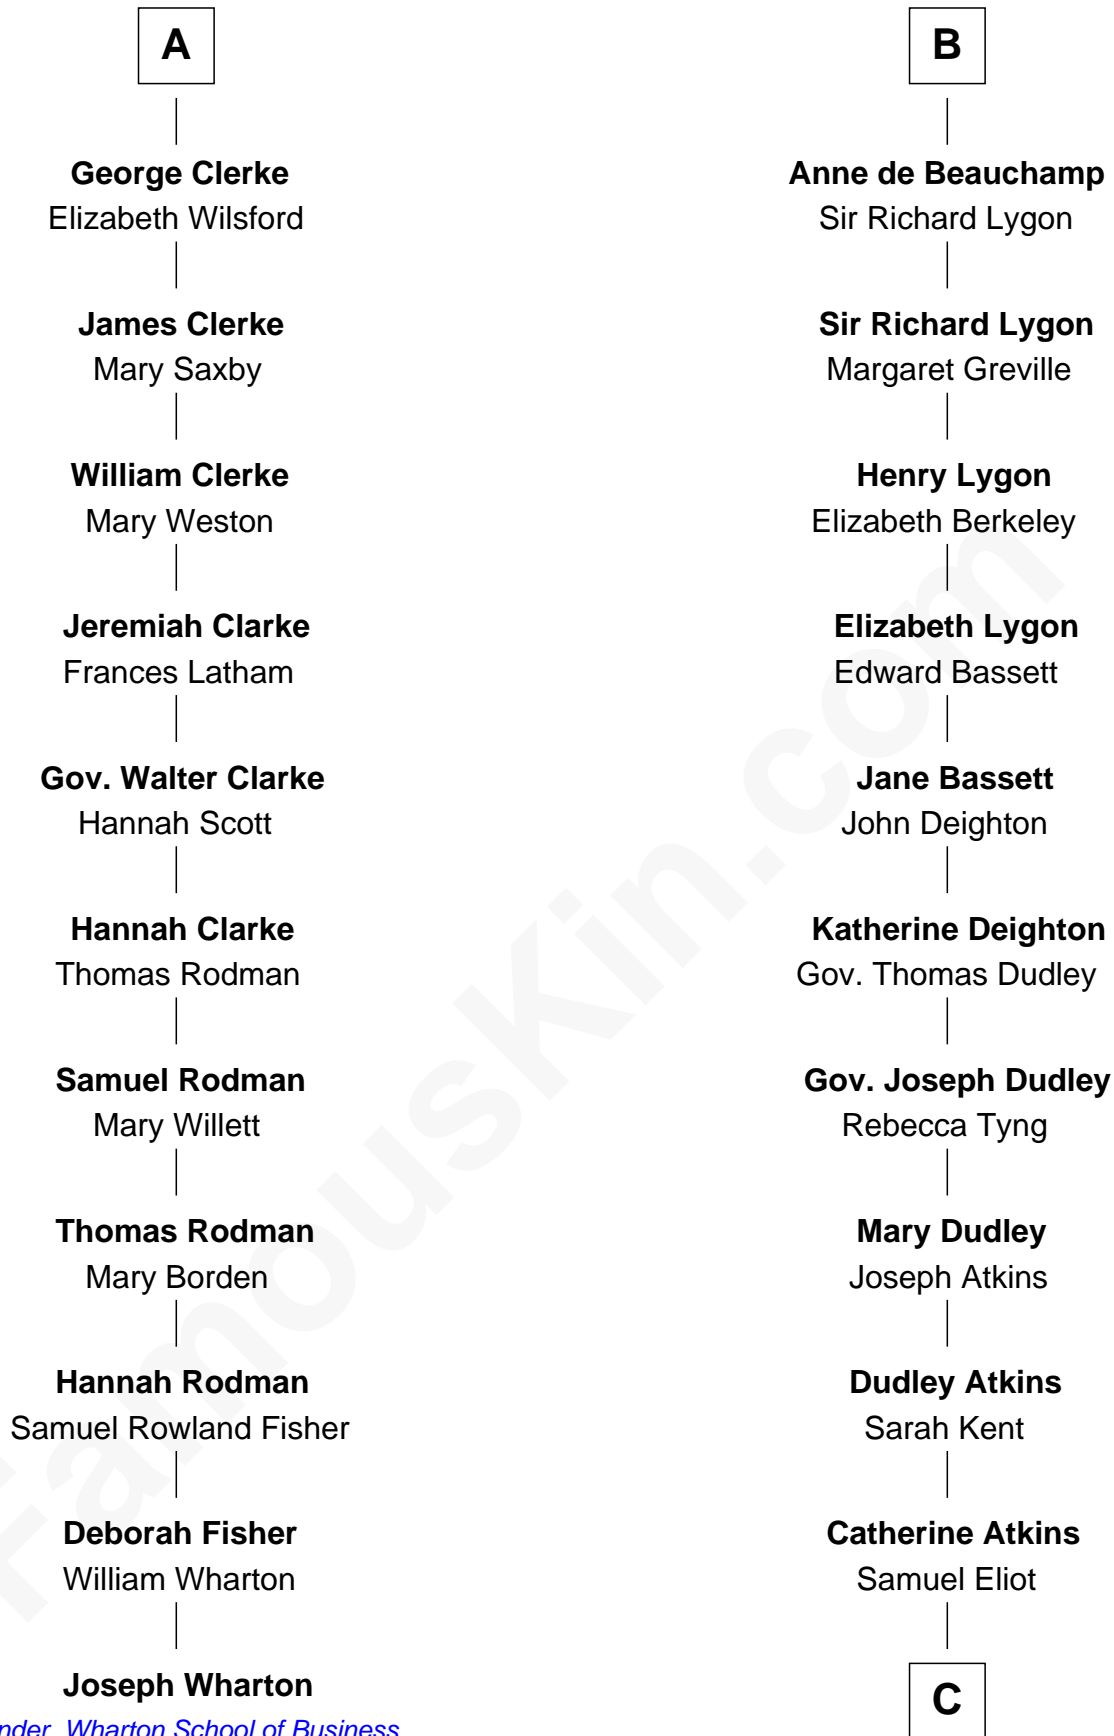

FamousKin.com

Relationship Chart of

Joseph Wharton

Founder of the Wharton School of Business

17th cousin 4 times removed of

Endicott Peabody

62nd Governor of Massachusetts

C

Mary Harrison Eliot

Edmund Dwight

Mary Eliot Dwight

Dr. Samuel Parkman

Henry Parkman

Mary Frances Parker

Mary Elizabeth Parkman

Rt. Rev. Malcolm Endicott Peabody