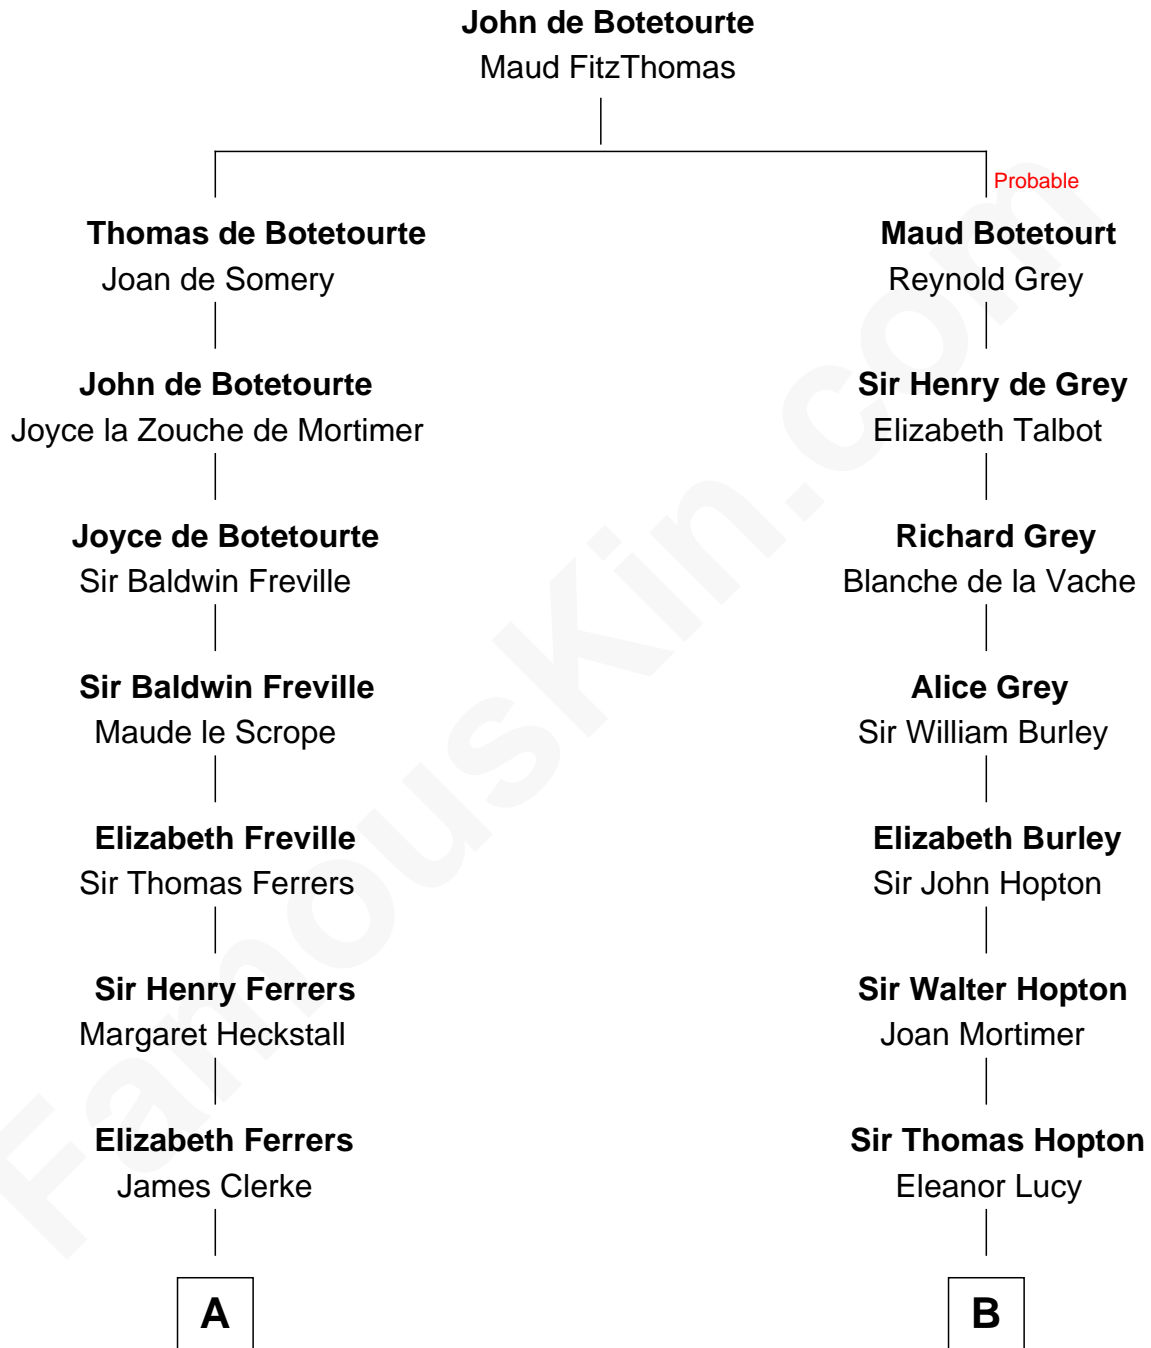

FamousKin.com

Relationship Chart of

Joseph Wharton

Founder of the Wharton School of Business

17th cousin 3 times removed of

James Russell Lowell

American "Fireside" Poet

C

James Russell
Katharine Graves

Rebecca Russell
John Lowell

Rev. Charles Lowell
Harriet Brackett Spence

James Russell Lowell
American "Fireside" Poet