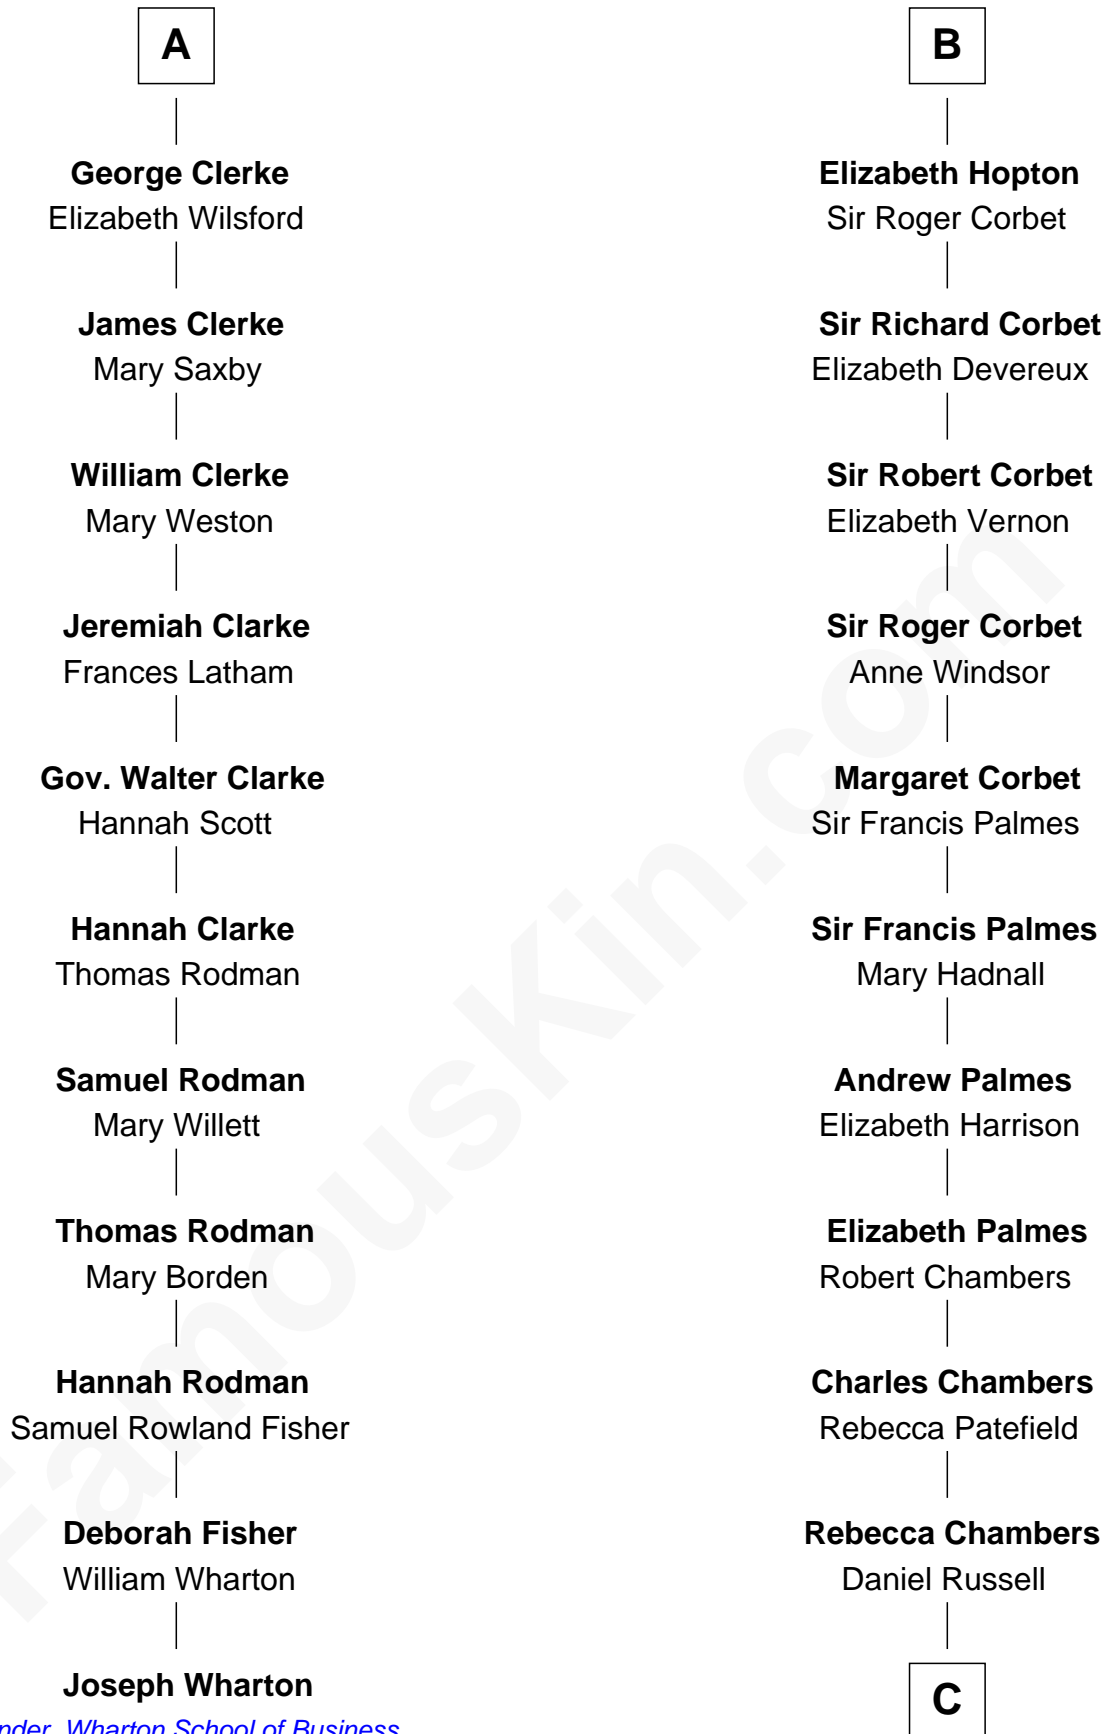

FamousKin.com

Relationship Chart of

Joseph Wharton

Founder of the Wharton School of Business

17th cousin 3 times removed of

James Russell Lowell

American "Fireside" Poet

C