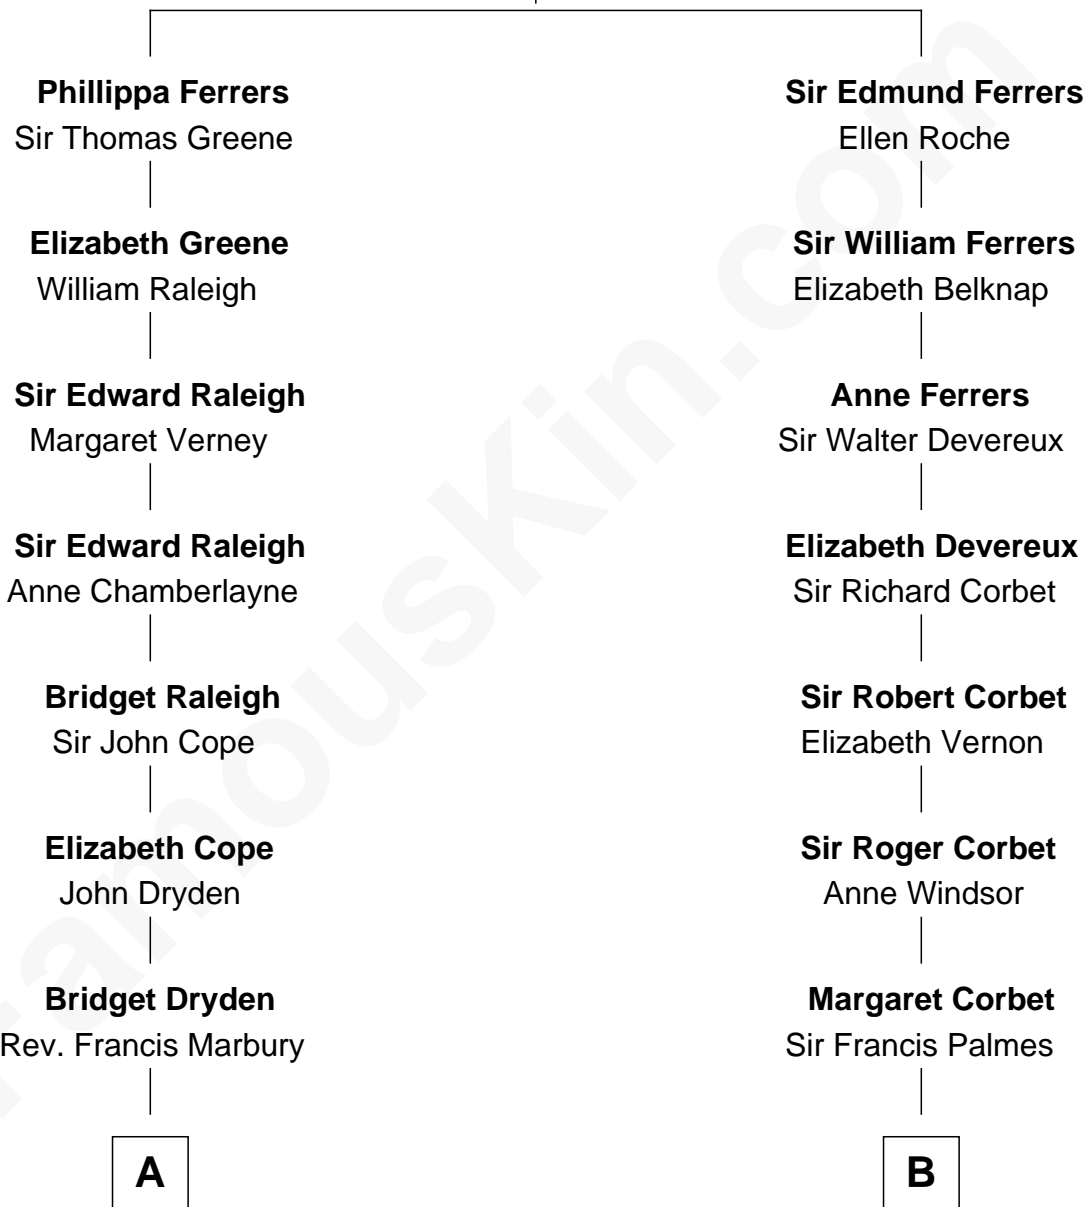

FamousKin.com

Relationship Chart of

Joseph Wharton

Founder of the Wharton School of Business

14th cousin 1 time removed of

James Russell Lowell

American "Fireside" Poet

Robert de Ferrers
Margaret Despencer

A

Catherine Marbury

Richard Scott

Hannah Scott

Gov. Walter Clarke

Hannah Clarke

Thomas Rodman

Samuel Rodman

Mary Willett

Thomas Rodman

Mary Borden

Hannah Rodman

Samuel Rowland Fisher

Deborah Fisher

William Wharton

Joseph Wharton