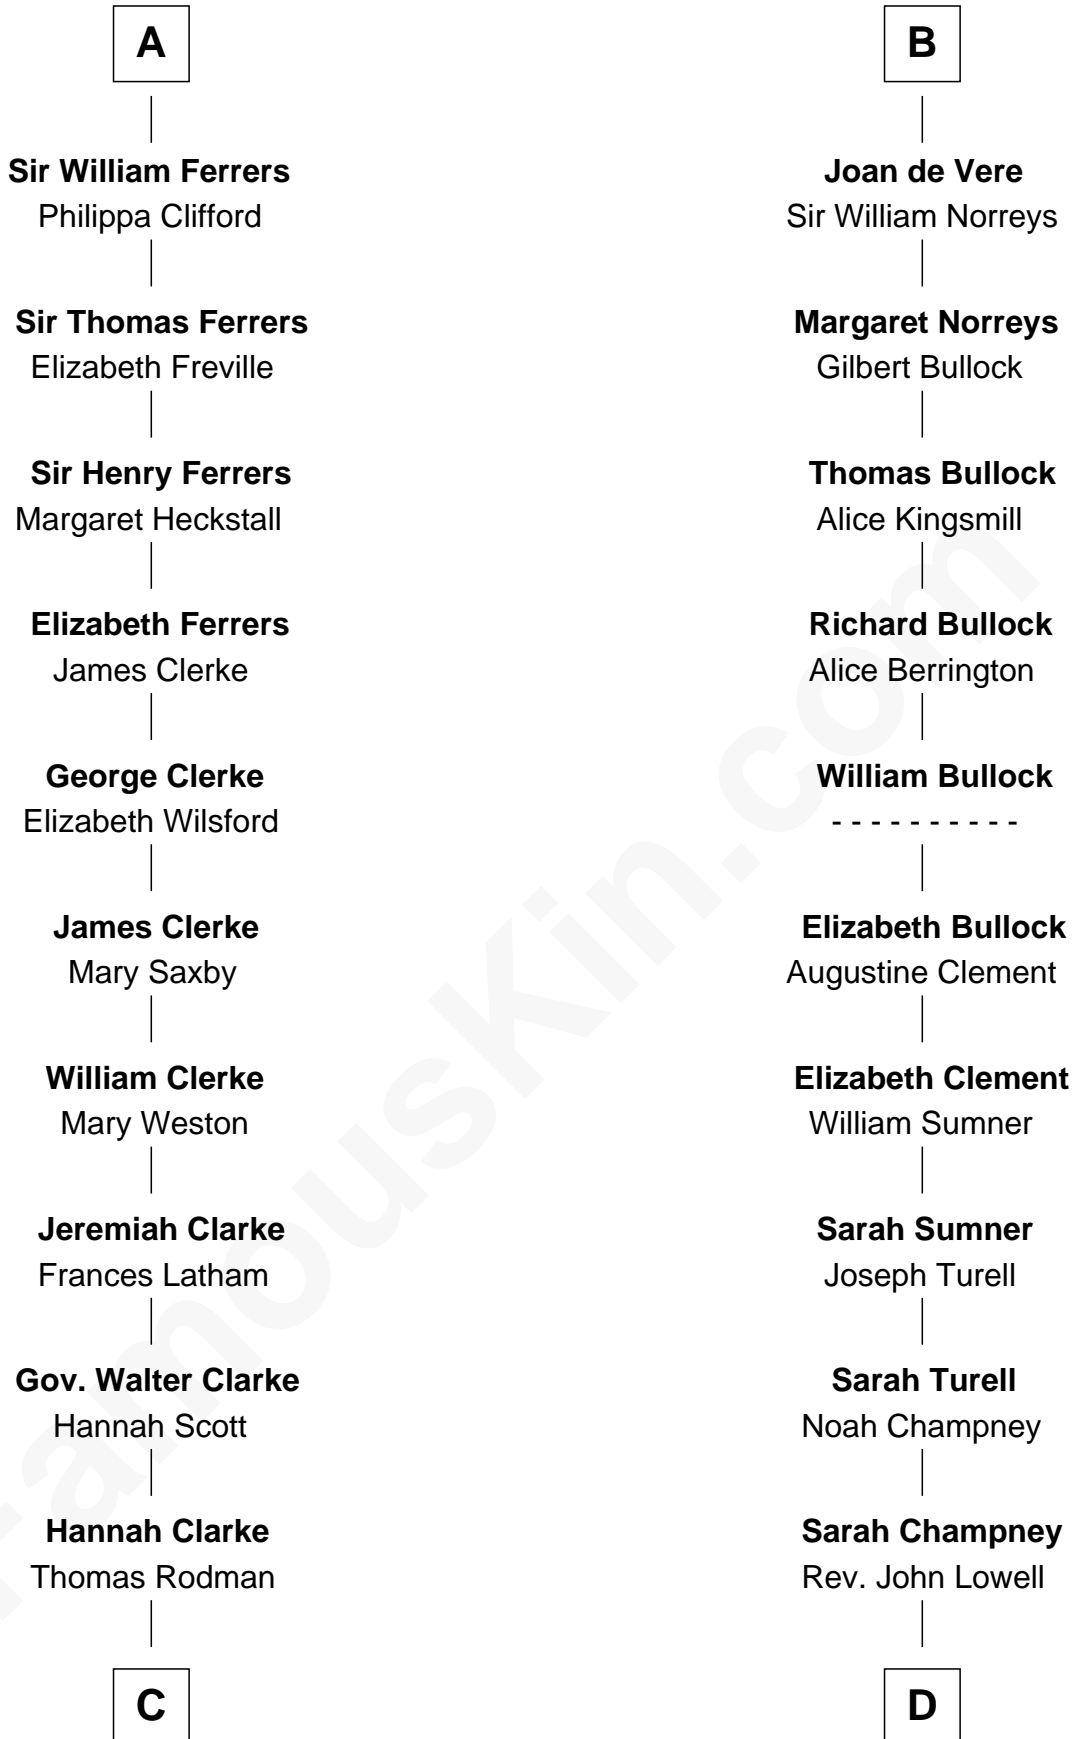

FamousKin.com

Relationship Chart of

Joseph Wharton

Founder of the Wharton School of Business

19th cousin 2 times removed of

James Russell Lowell

American "Fireside" Poet

C

Samuel Rodman

Mary Willett

Thomas Rodman

Mary Borden

Hannah Rodman

Samuel Rowland Fisher

Deborah Fisher

William Wharton