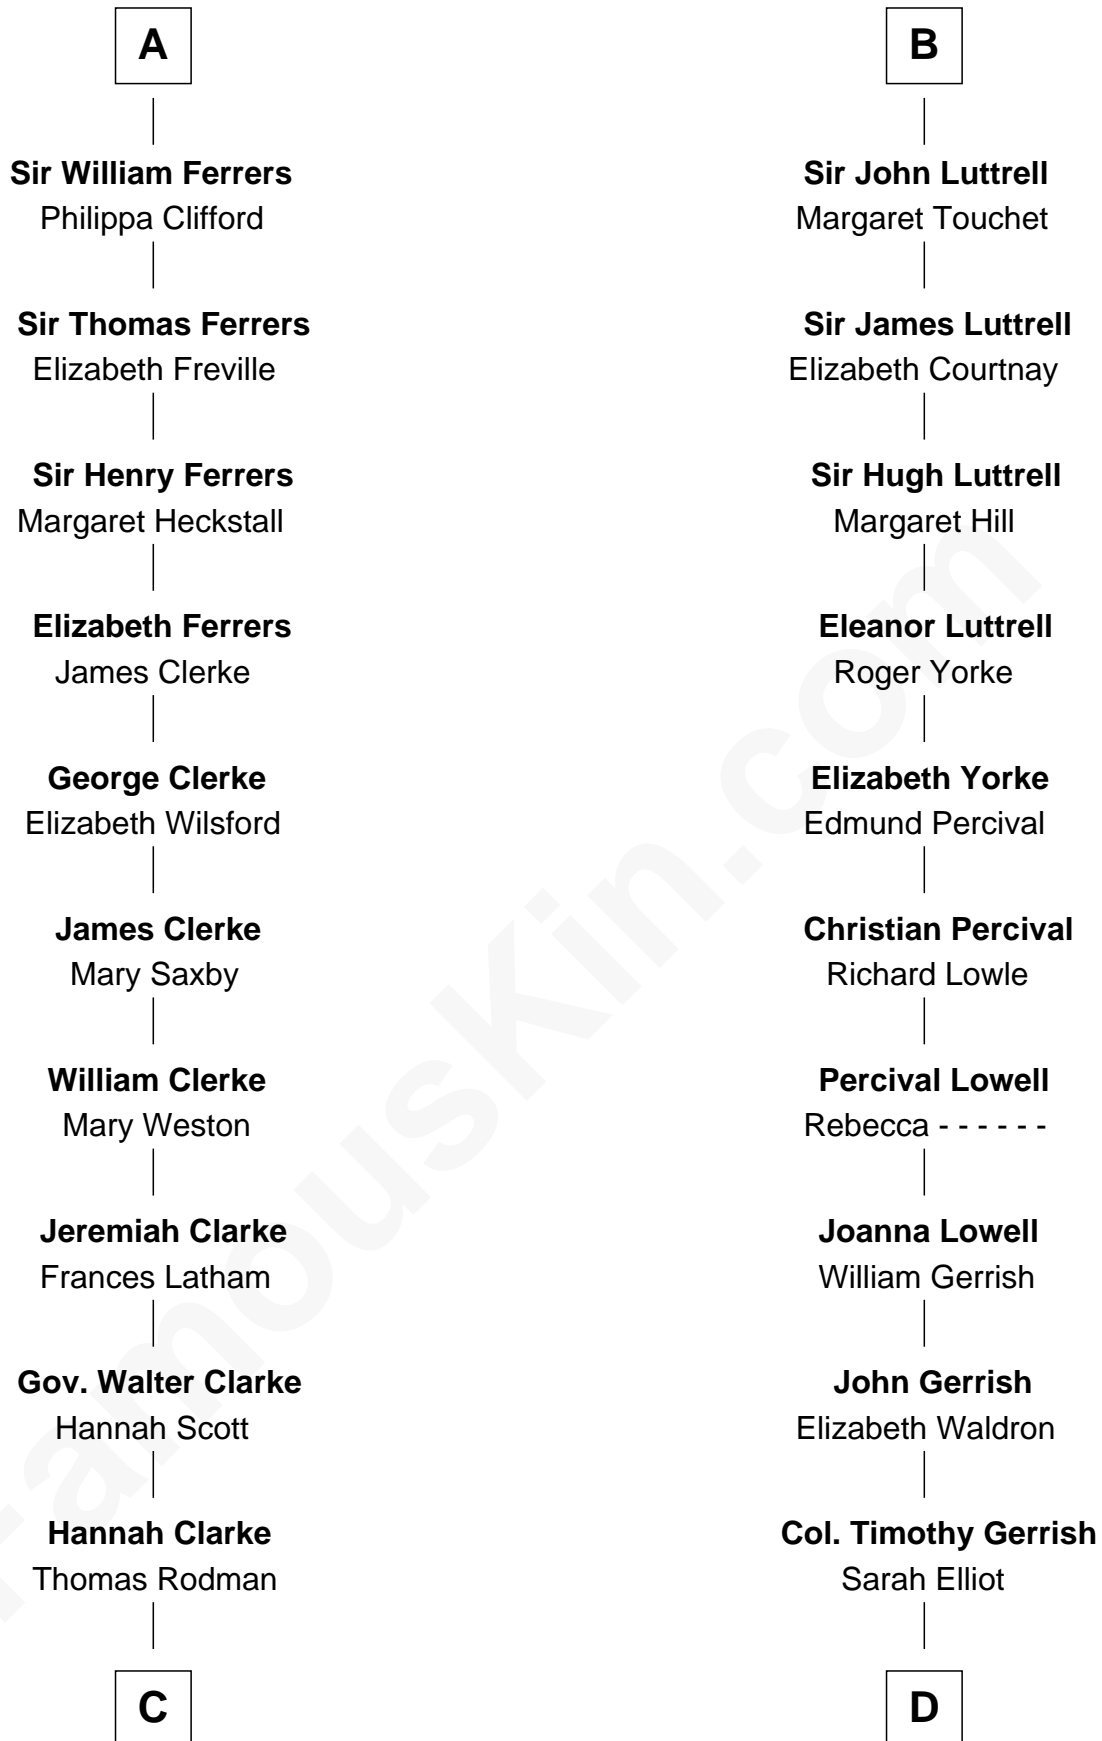

FamousKin.com

Relationship Chart of

Joseph Wharton

Founder of the Wharton School of Business

19th cousin 2 times removed of

Ichabod Goodwin

27th Governor of New Hampshire

C

Samuel Rodman

Mary Willett

Thomas Rodman

Mary Borden

Hannah Rodman

Samuel Rowland Fisher

Deborah Fisher

William Wharton

Joseph Wharton

Founder, Wharton School of Business

D

Col. Joseph Gerrish

Anna Thompson

Anna Thompson Gerrish

Samuel Goodwin

Ichabod Goodwin