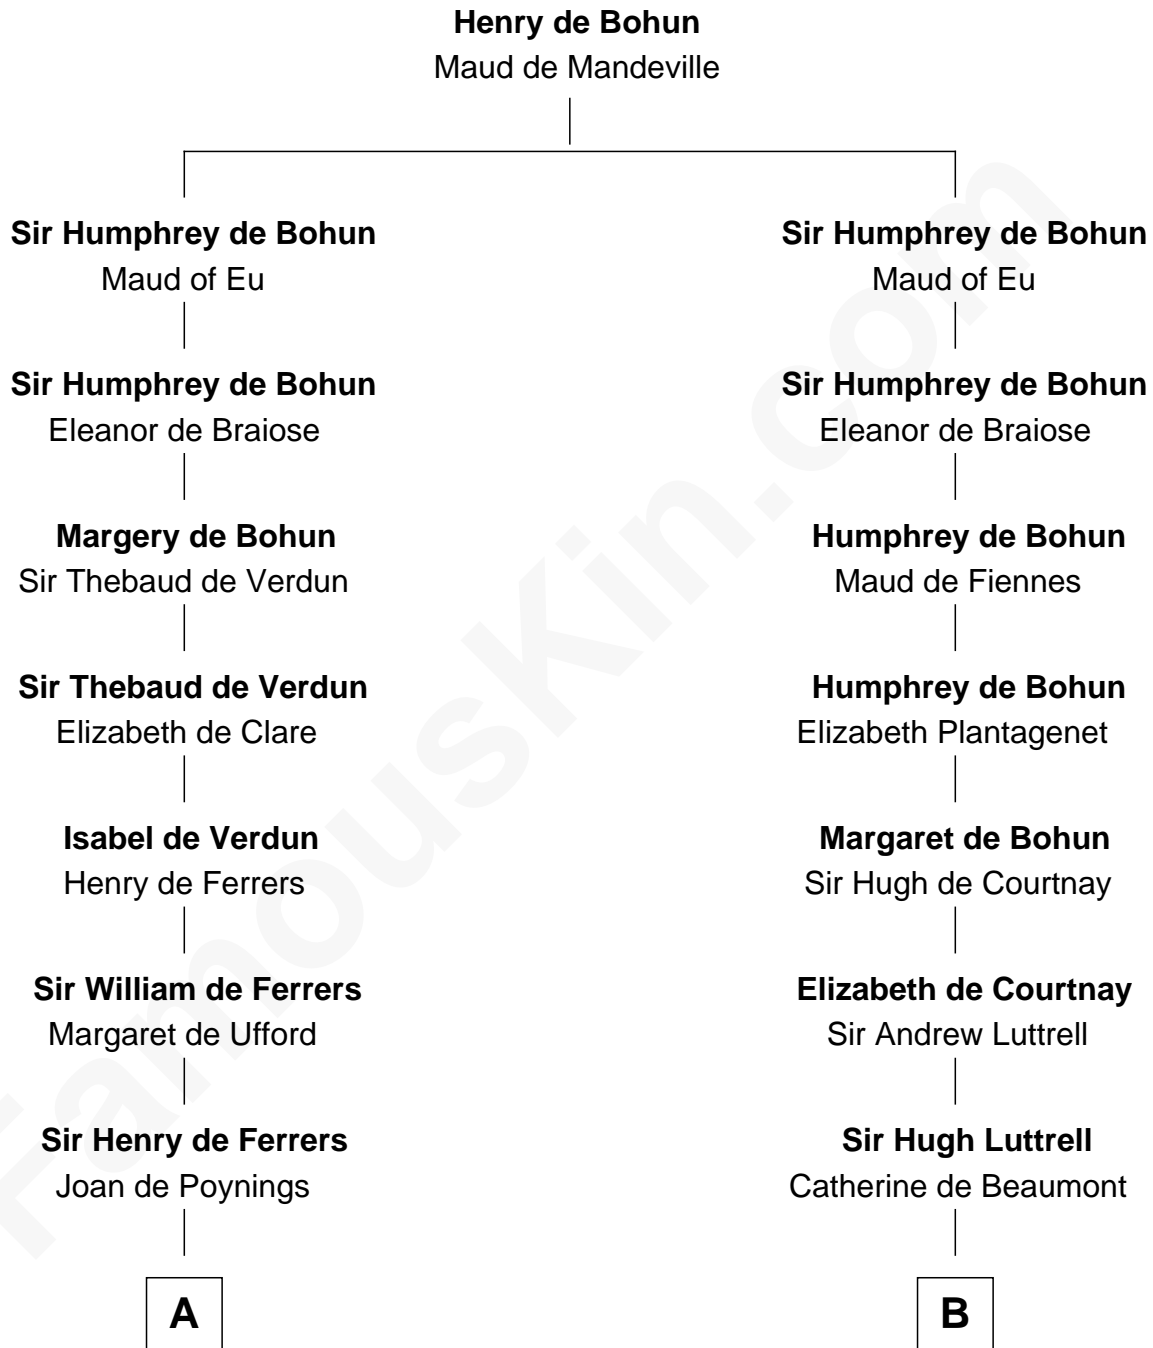

FamousKin.com

Relationship Chart of

Joseph Wharton

Founder of the Wharton School of Business

19th cousin 2 times removed of

Ichabod Goodwin

27th Governor of New Hampshire

C

Samuel Rodman

Mary Willett

Thomas Rodman

Mary Borden

Hannah Rodman

Samuel Rowland Fisher

Deborah Fisher

William Wharton

Joseph Wharton

Founder, Wharton School of Business

D

Col. Joseph Gerrish

Anna Thompson

Anna Thompson Gerrish

Samuel Goodwin

Ichabod Goodwin

27th Governor of New Hampshire

FamousKin.com