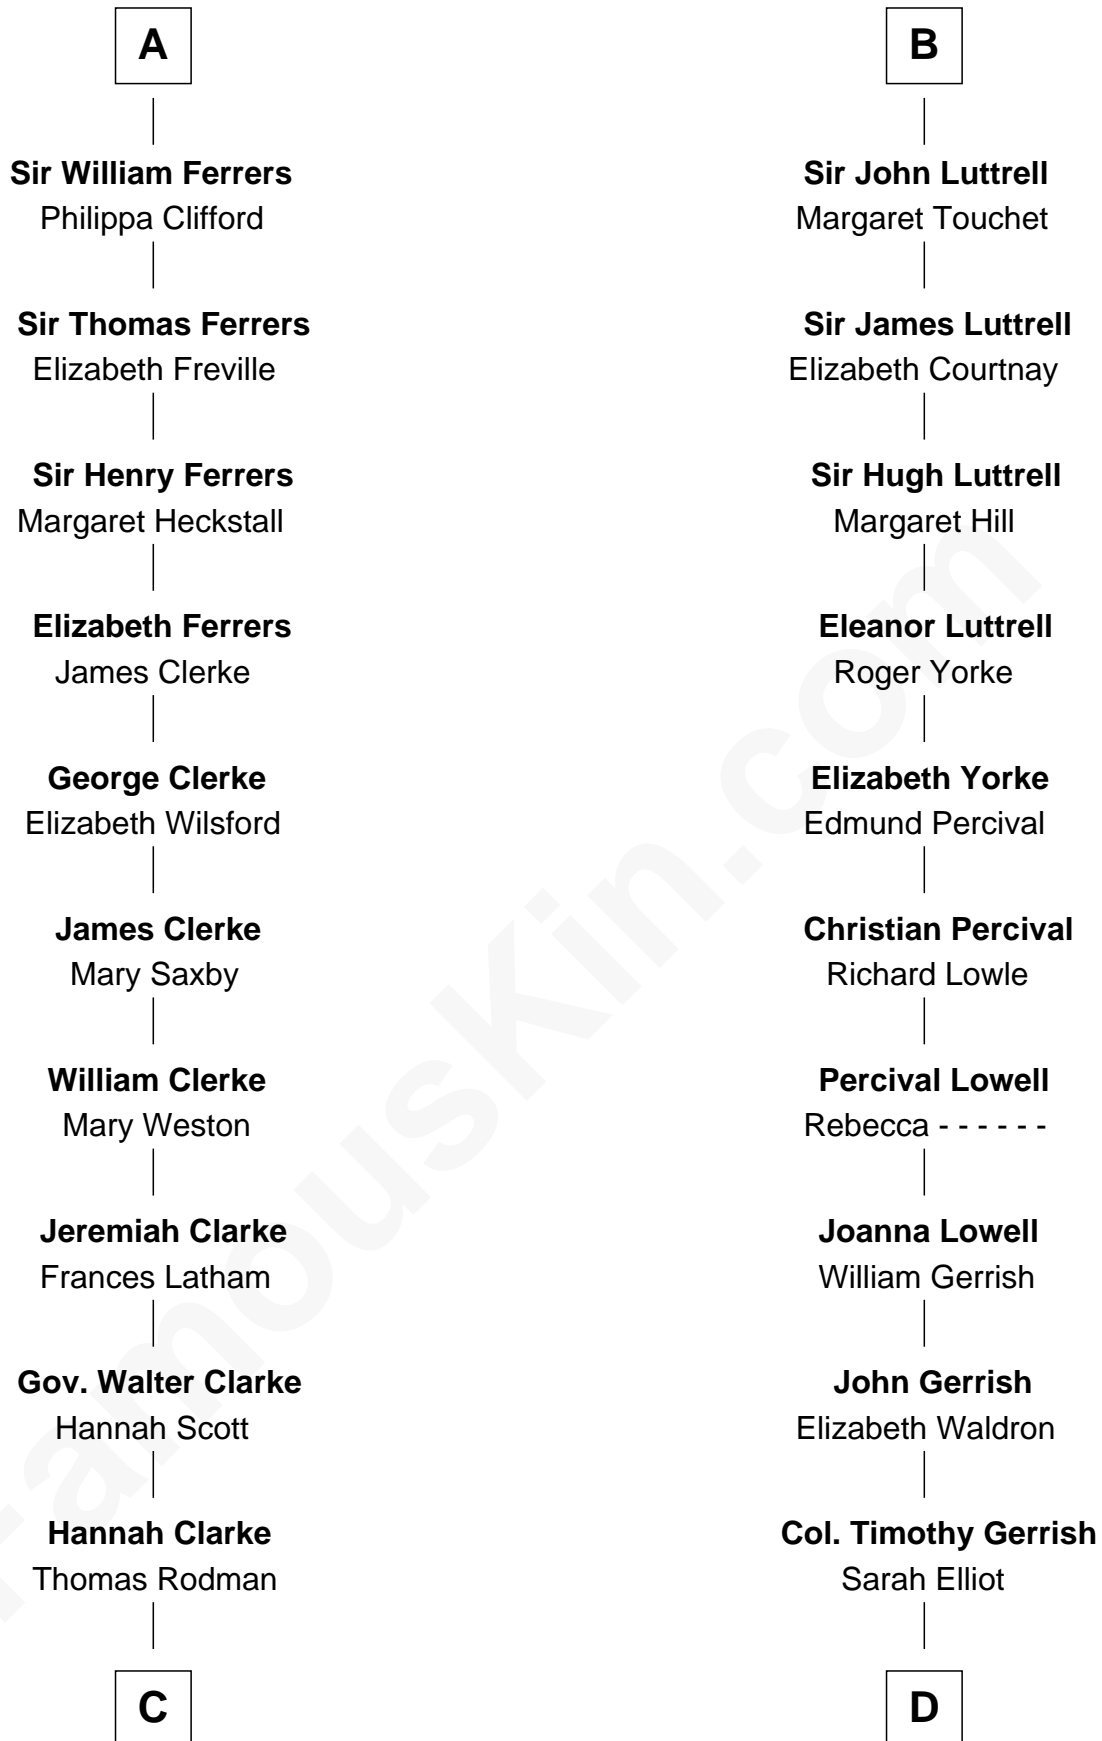

FamousKin.com

Relationship Chart of

Joseph Wharton

Founder of the Wharton School of Business

19th cousin 2 times removed of

Ichabod Goodwin

27th Governor of New Hampshire

Raoul de Lusgnan

Alice de Eu

C

Samuel Rodman

Mary Willett

Thomas Rodman

Mary Borden

Hannah Rodman

Samuel Rowland Fisher

Deborah Fisher

William Wharton

Joseph Wharton

Founder, Wharton School of Business

D

Col. Joseph Gerrish

Anna Thompson

Anna Thompson Gerrish