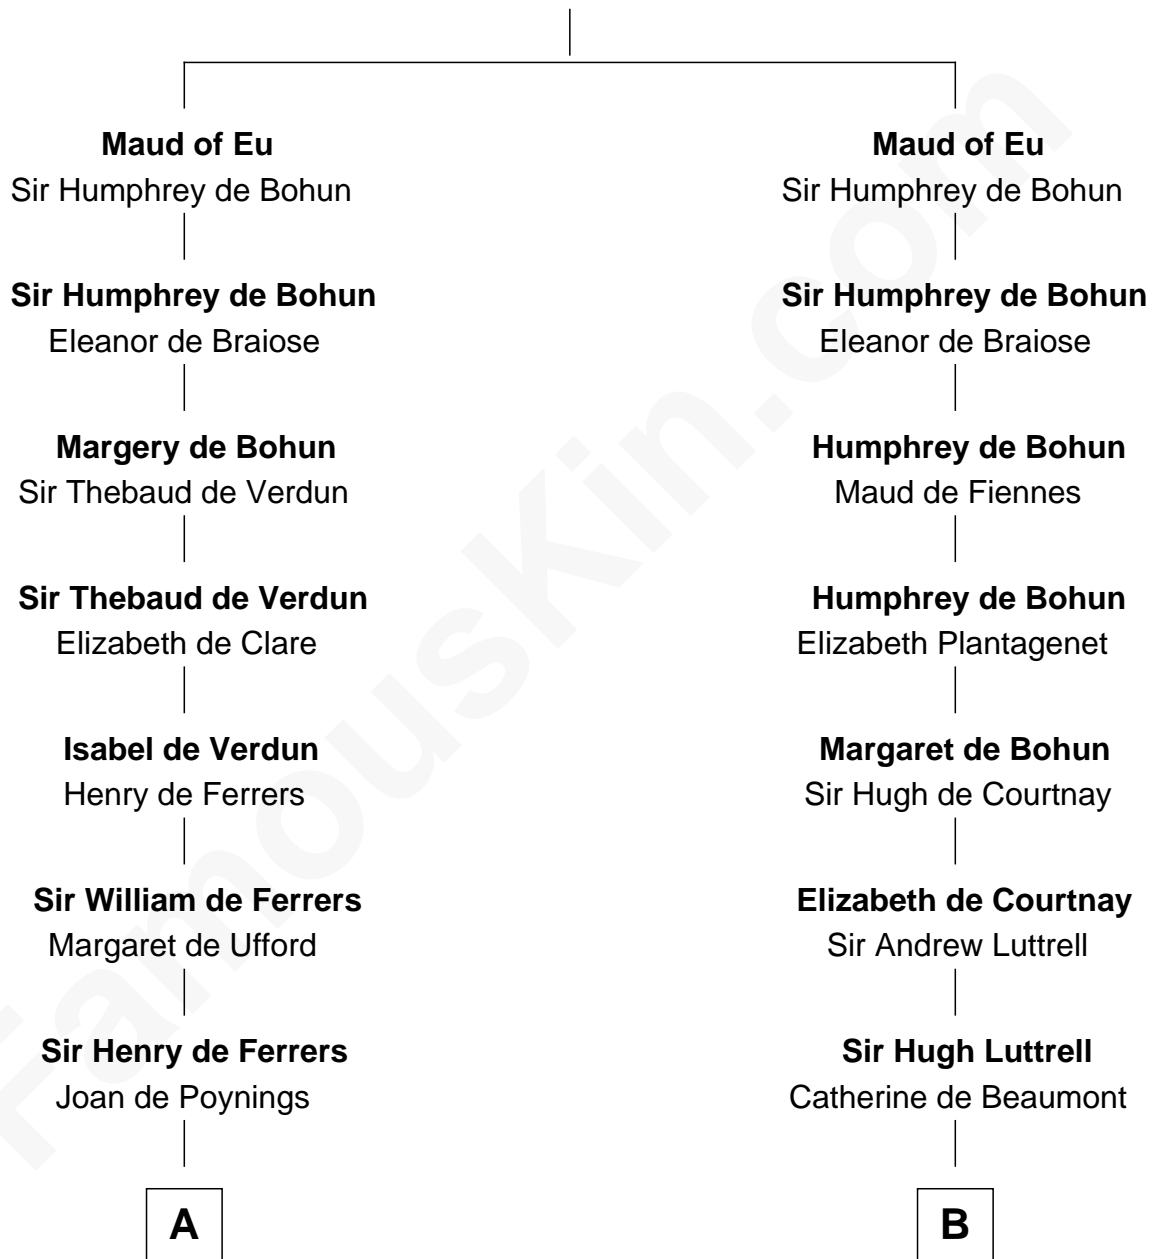

FamousKin.com

Relationship Chart of

Joseph Wharton

Founder of the Wharton School of Business

19th cousin 2 times removed of

Ichabod Goodwin

27th Governor of New Hampshire

Raoul de Lusgnan

Alice de Eu

C

Samuel Rodman

Mary Willett

Thomas Rodman

Mary Borden

Hannah Rodman

Samuel Rowland Fisher

Deborah Fisher

William Wharton

Joseph Wharton

Founder, Wharton School of Business

D

Col. Joseph Gerrish

Anna Thompson

Anna Thompson Gerrish

Samuel Goodwin

Ichabod Goodwin

27th Governor of New Hampshire

FamousKin.com