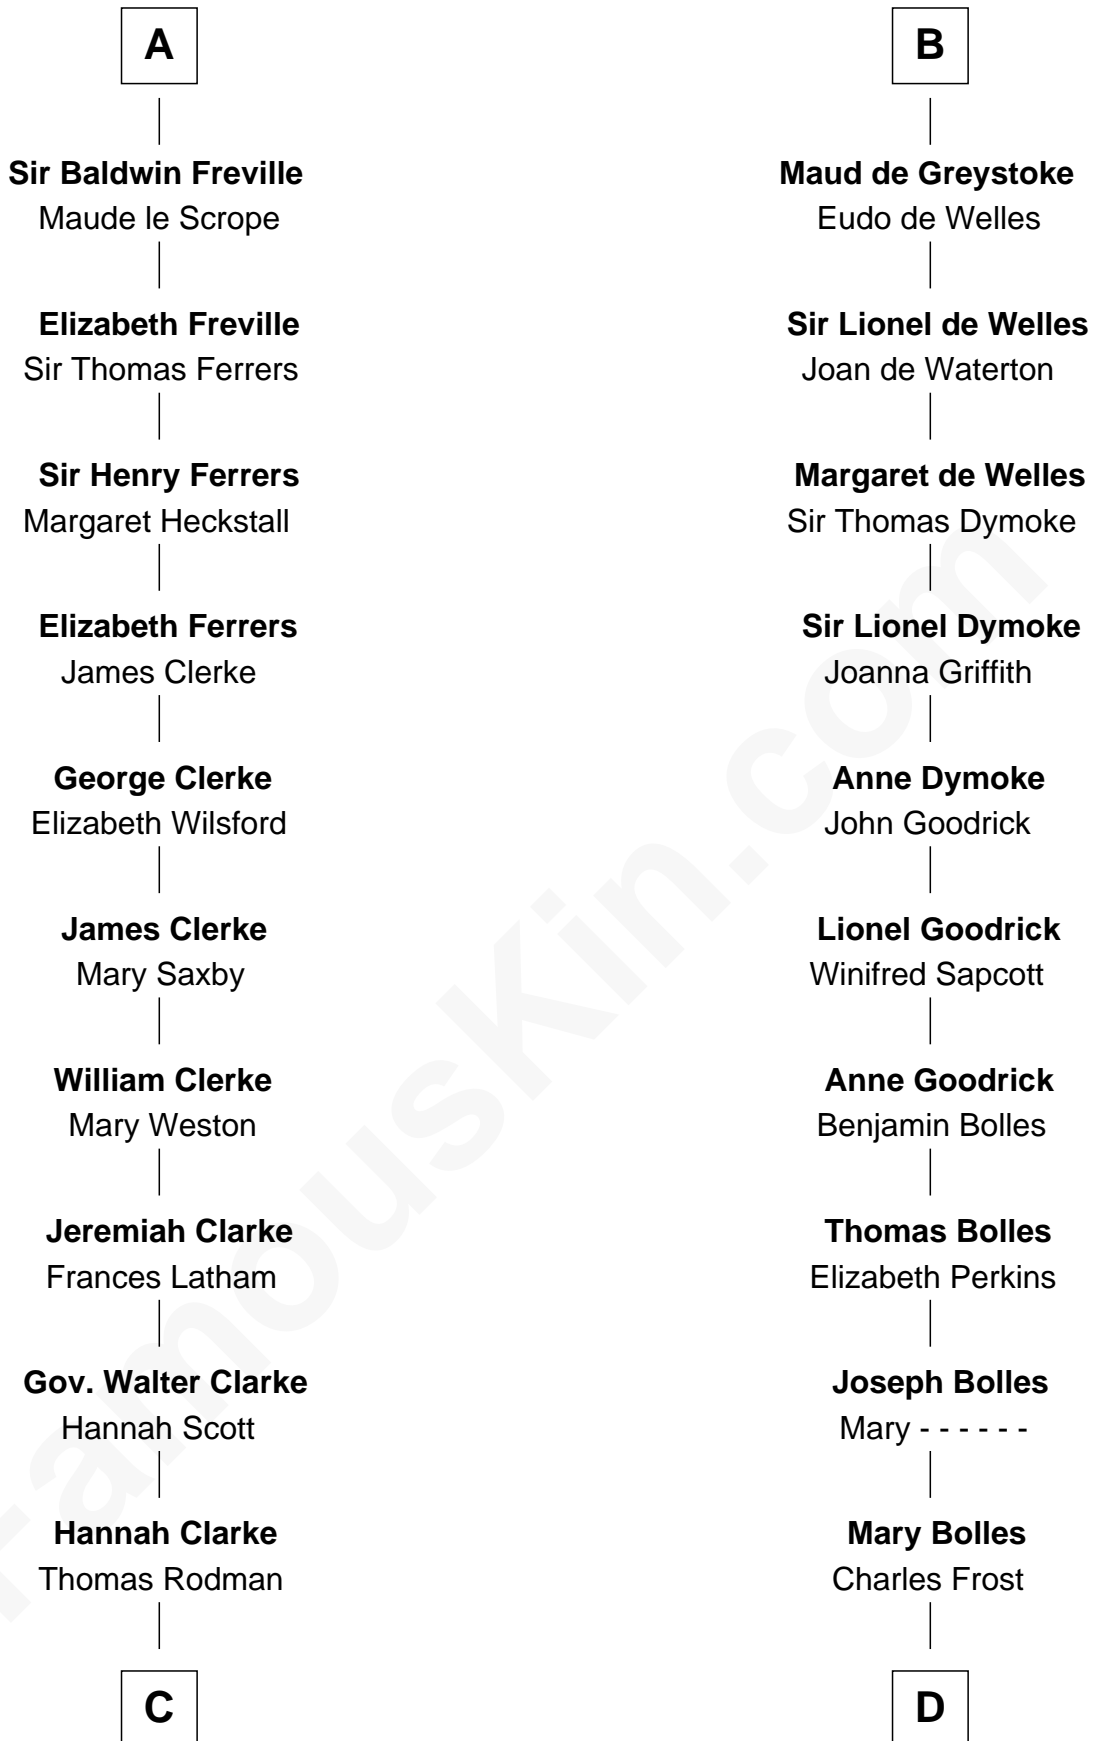

FamousKin.com

Relationship Chart of

Joseph Wharton

Founder of the Wharton School of Business

21st cousin of

Ichabod Goodwin

27th Governor of New Hampshire

William FitzPatrick

Eleonore de Vitre

C

Samuel Rodman

Mary Willett

Thomas Rodman

Mary Borden

Hannah Rodman

Samuel Rowland Fisher