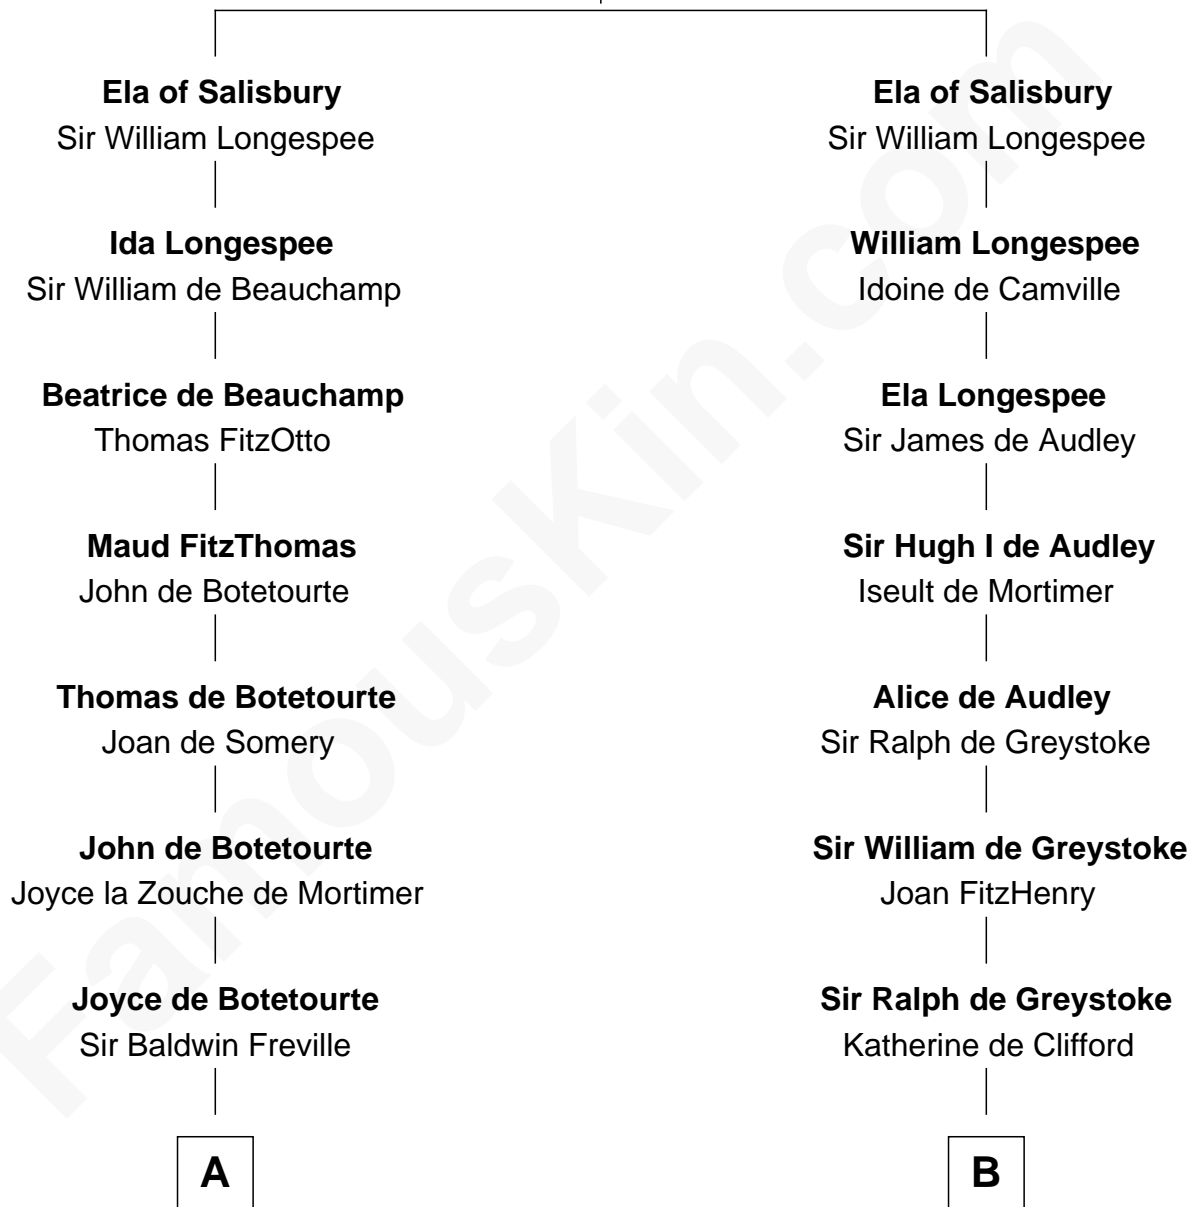

FamousKin.com

Relationship Chart of

Joseph Wharton

Founder of the Wharton School of Business

21st cousin of

Ichabod Goodwin

27th Governor of New Hampshire

William FitzPatrick

Eleonore de Vitre

C

Samuel Rodman

Mary Willett

Thomas Rodman

Mary Borden

Hannah Rodman

Samuel Rowland Fisher