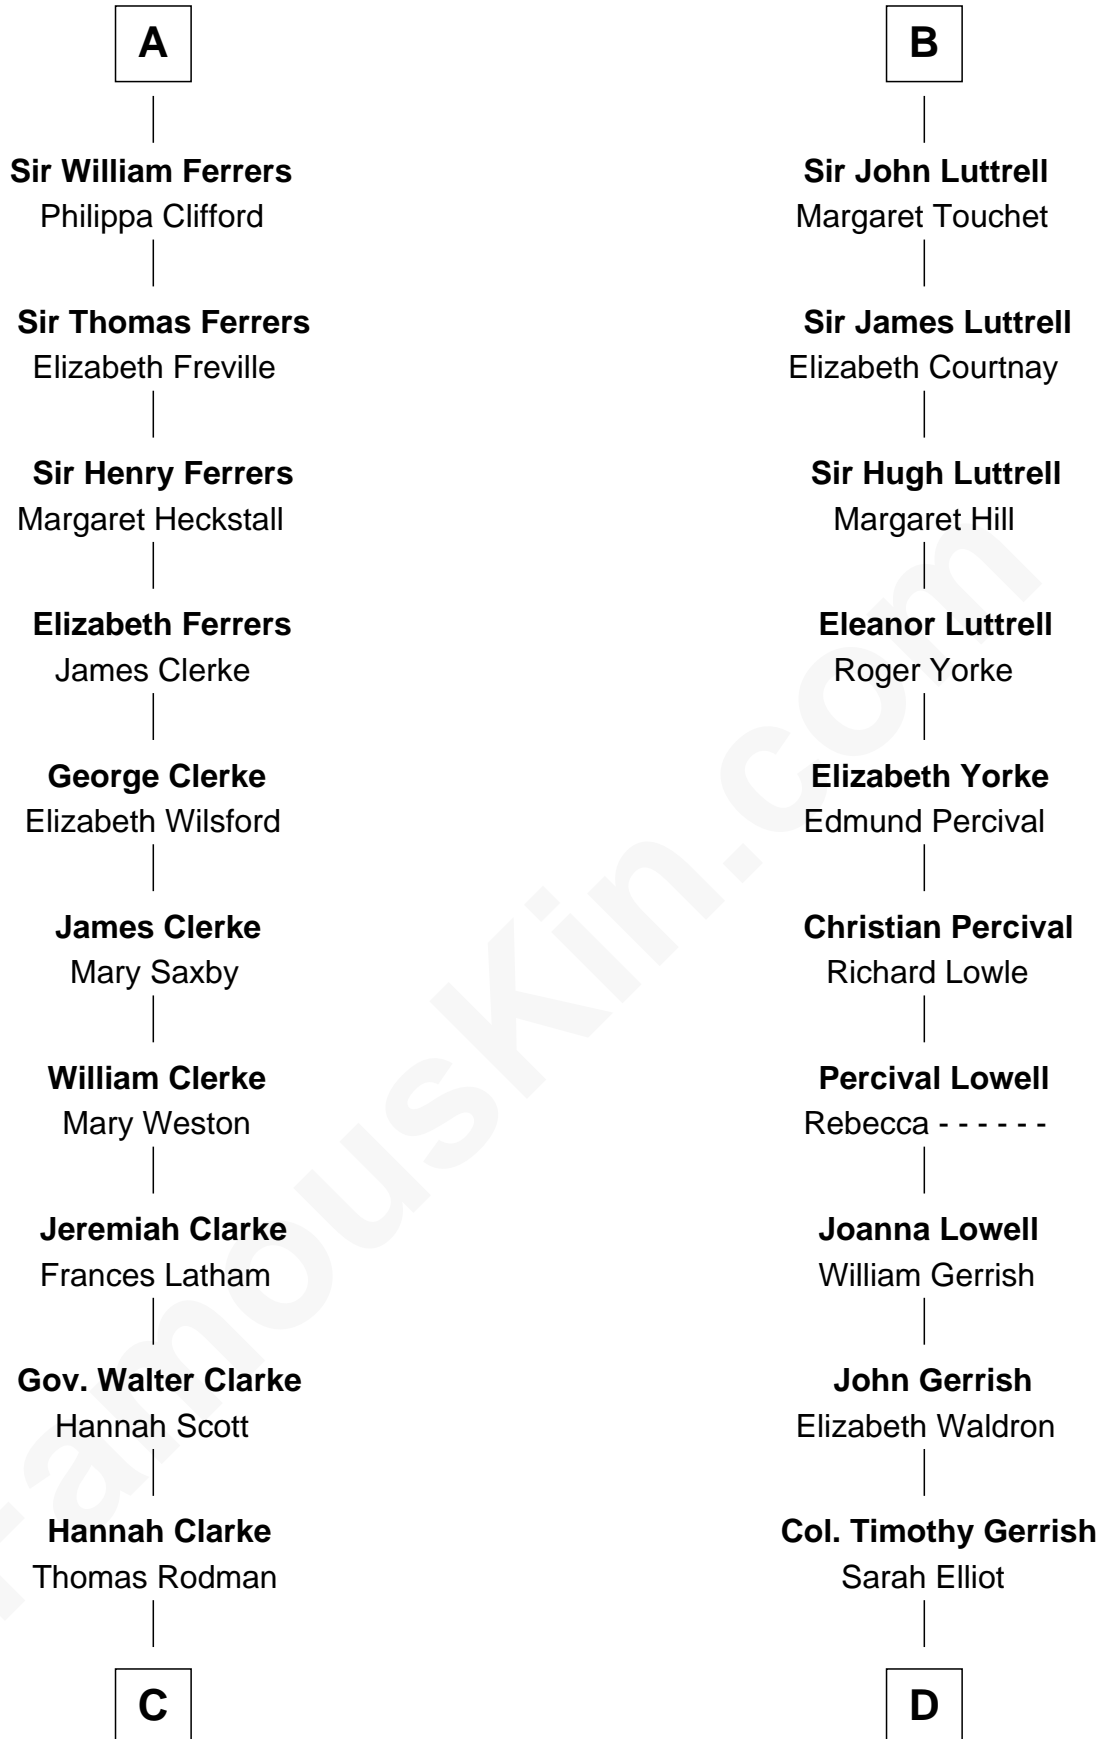

FamousKin.com

Relationship Chart of

Joseph Wharton

Founder of the Wharton School of Business

19th cousin 2 times removed of

Ichabod Goodwin

27th Governor of New Hampshire

Reginald de Braiose

C

Samuel Rodman

Mary Willett

Thomas Rodman

Mary Borden

Hannah Rodman

Samuel Rowland Fisher

Deborah Fisher

William Wharton

Joseph Wharton

Founder, Wharton School of Business

D

Col. Joseph Gerrish

Anna Thompson

Anna Thompson Gerrish

Samuel Goodwin