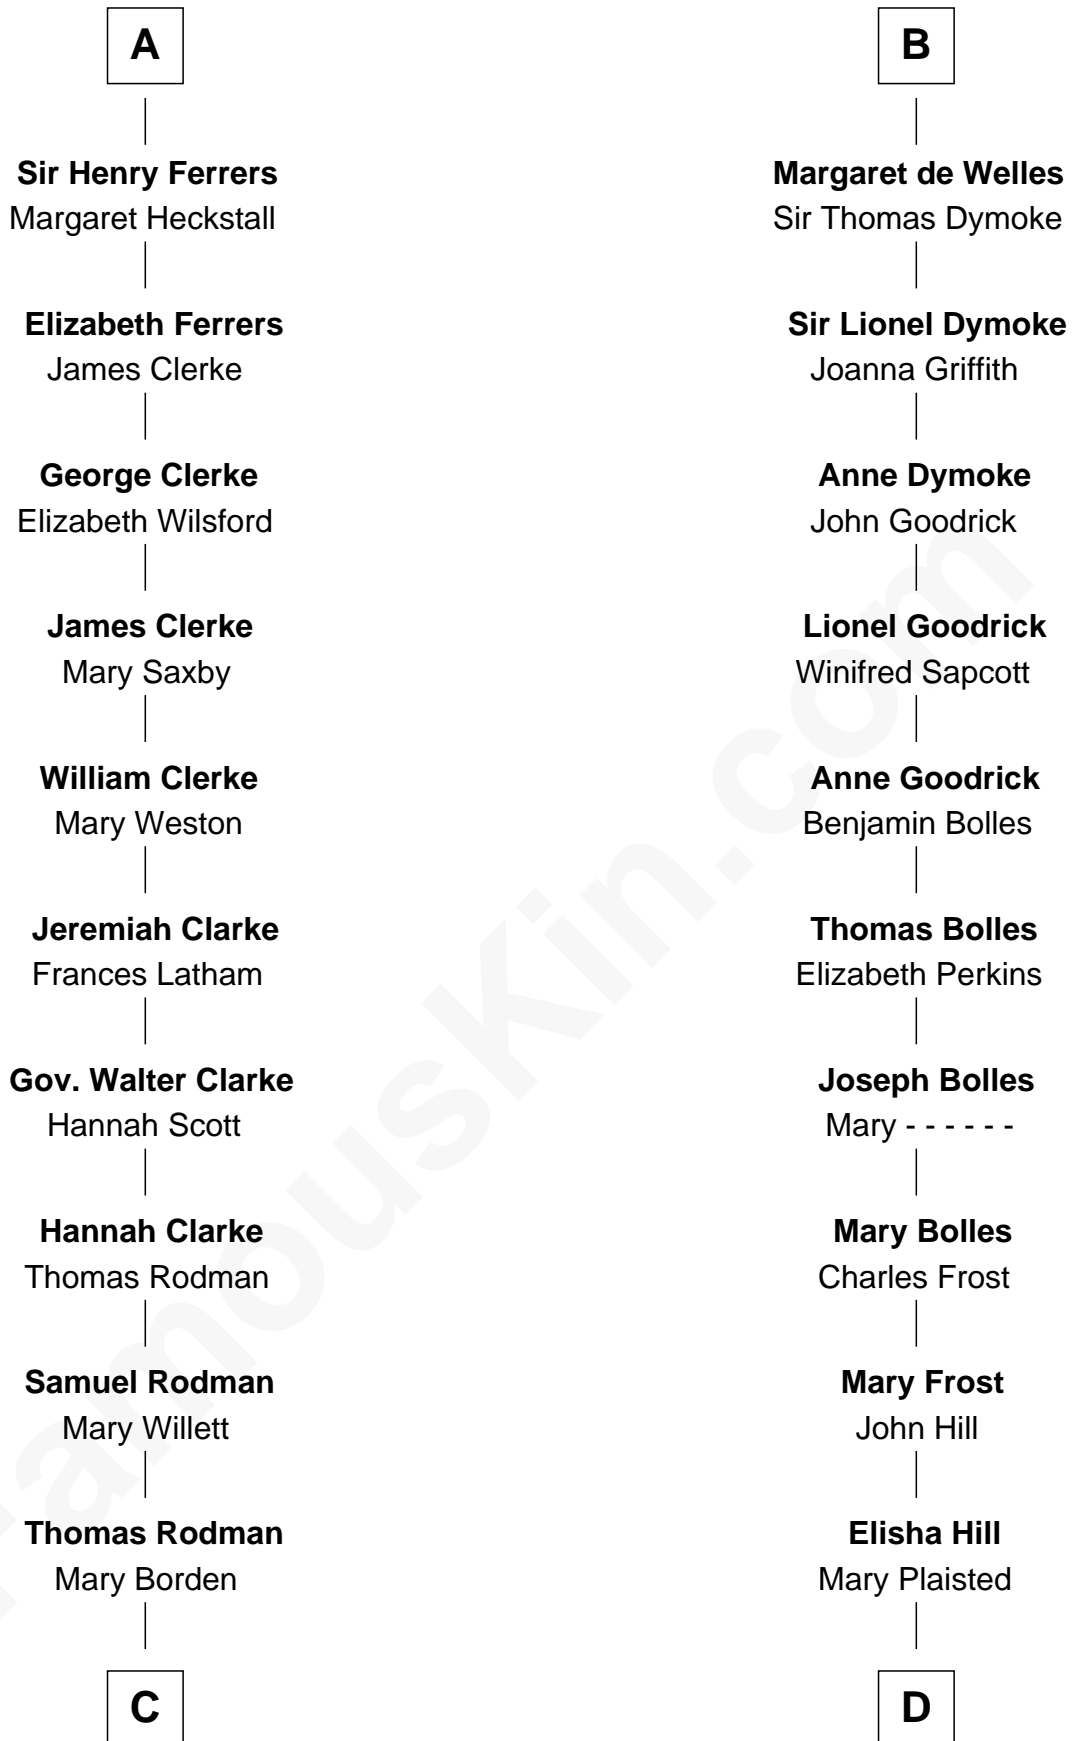

FamousKin.com Relationship Chart of

Joseph Wharton

Founder of the Wharton School of Business

19th cousin of

Ichabod Goodwin

27th Governor of New Hampshire

Sir William de Ferrers

Margaret de Quincy

Sir Ralph de Greystoke

Maud de Greystoke

Eudo de Welles

Sir Lionel de Welles

Joan de Waterton

B

C

Hannah Rodman
Samuel Rowland Fisher

Deborah Fisher
William Wharton

Joseph Wharton
Founder, Wharton School of Business

D

Hannah Hill
Dominicus Goodwin

Samuel Goodwin
Anna Thompson Gerrish

Ichabod Goodwin
27th Governor of New Hampshire

FamousKin.com