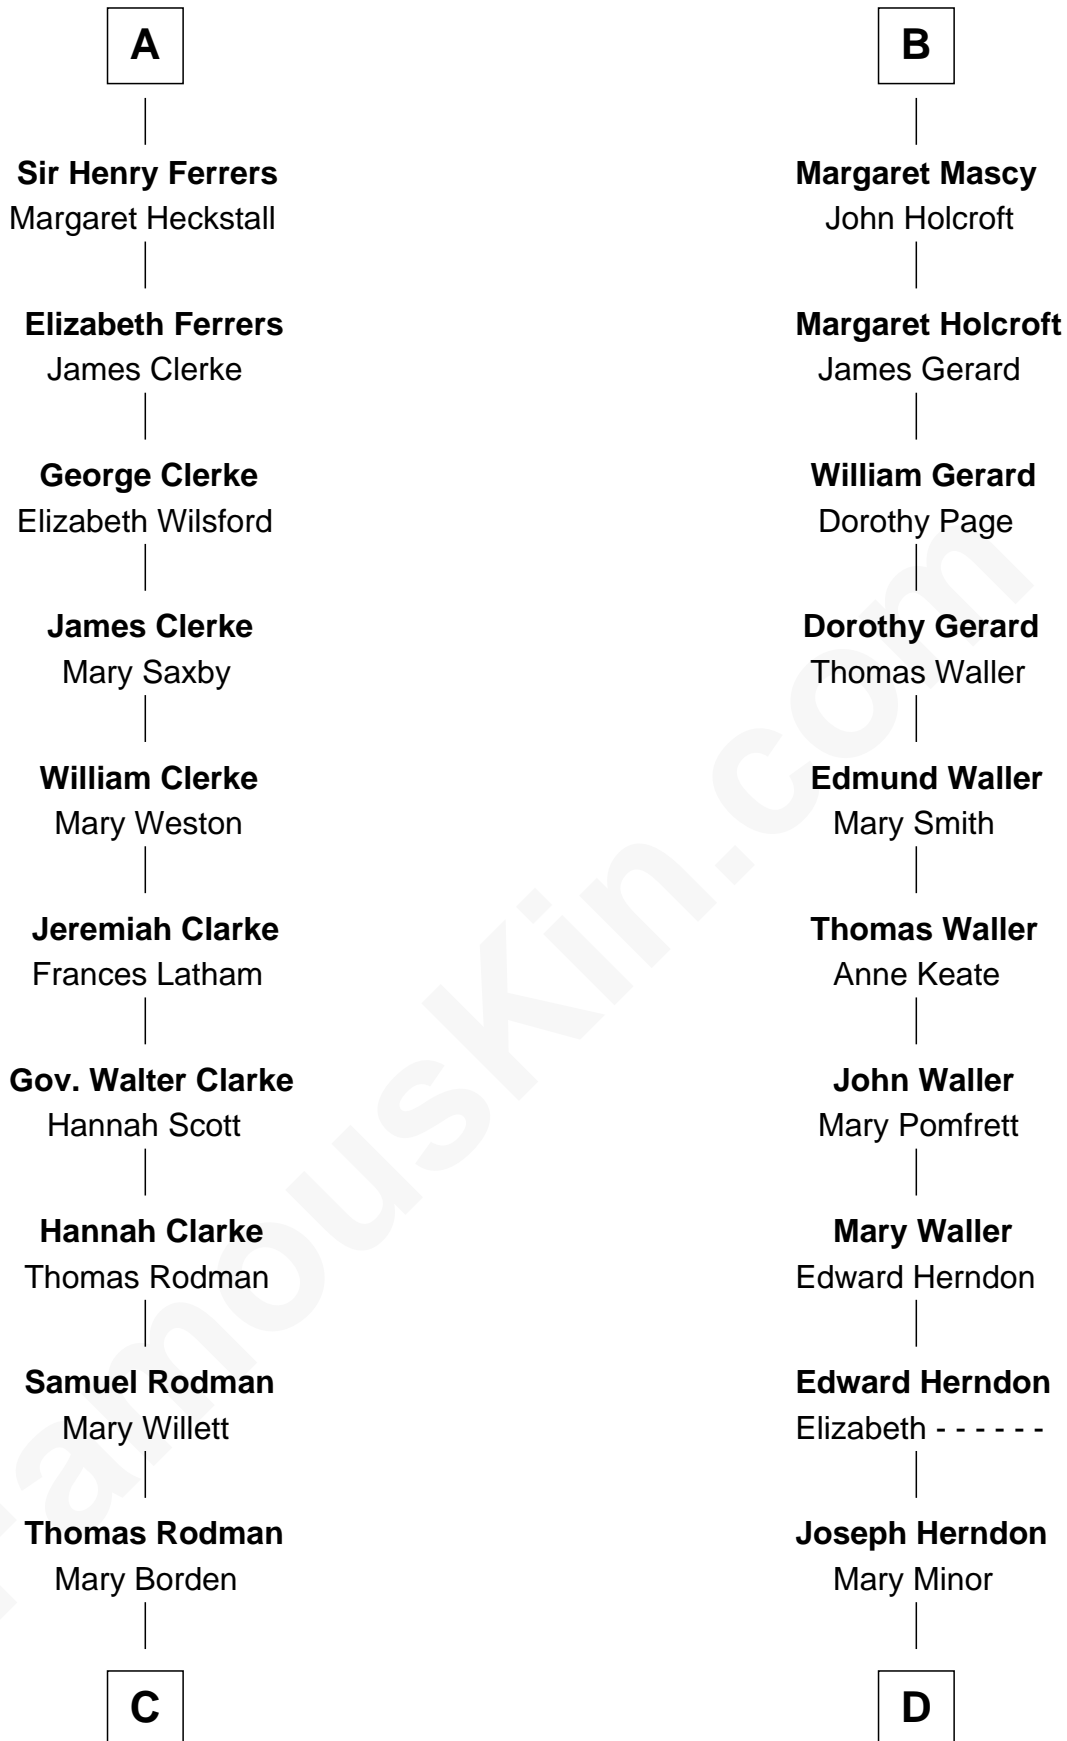

## Relationship Chart of

### Joseph Wharton

*Founder of the Wharton School of Business*

18th cousin 1 time removed of

### Capt. William Lewis Herndon

*Captain of the ill fated S.S. Central America*

**C**

**Hannah Rodman**  
Samuel Rowland Fisher

**Deborah Fisher**  
William Wharton

**Joseph Wharton**  
*Founder, Wharton School of Business*