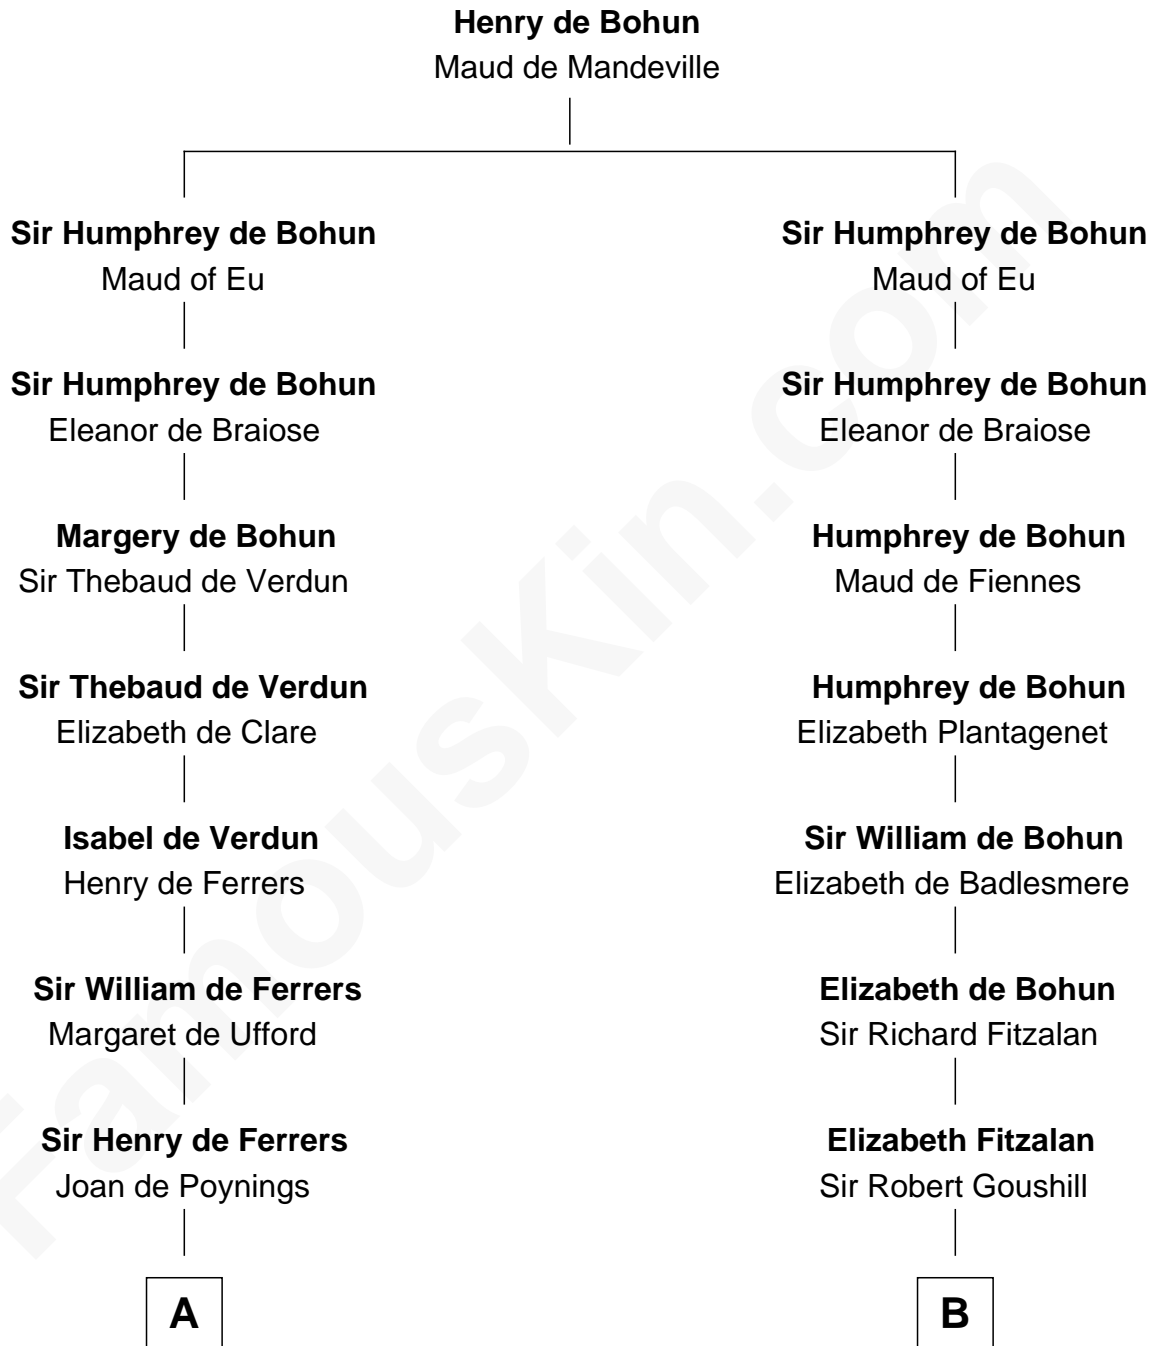

FamousKin.com

Relationship Chart of

Joseph Wharton

Founder of the Wharton School of Business

17th cousin 4 times removed of

Richard Henry Lee

Signer of the Declaration of Independence

C

—
Samuel Rodman

Mary Willett

—
Thomas Rodman

Mary Borden

—
Hannah Rodman

Samuel Rowland Fisher

—
Deborah Fisher

William Wharton

—
Joseph Wharton

Founder, Wharton School of Business

FamousKin.com