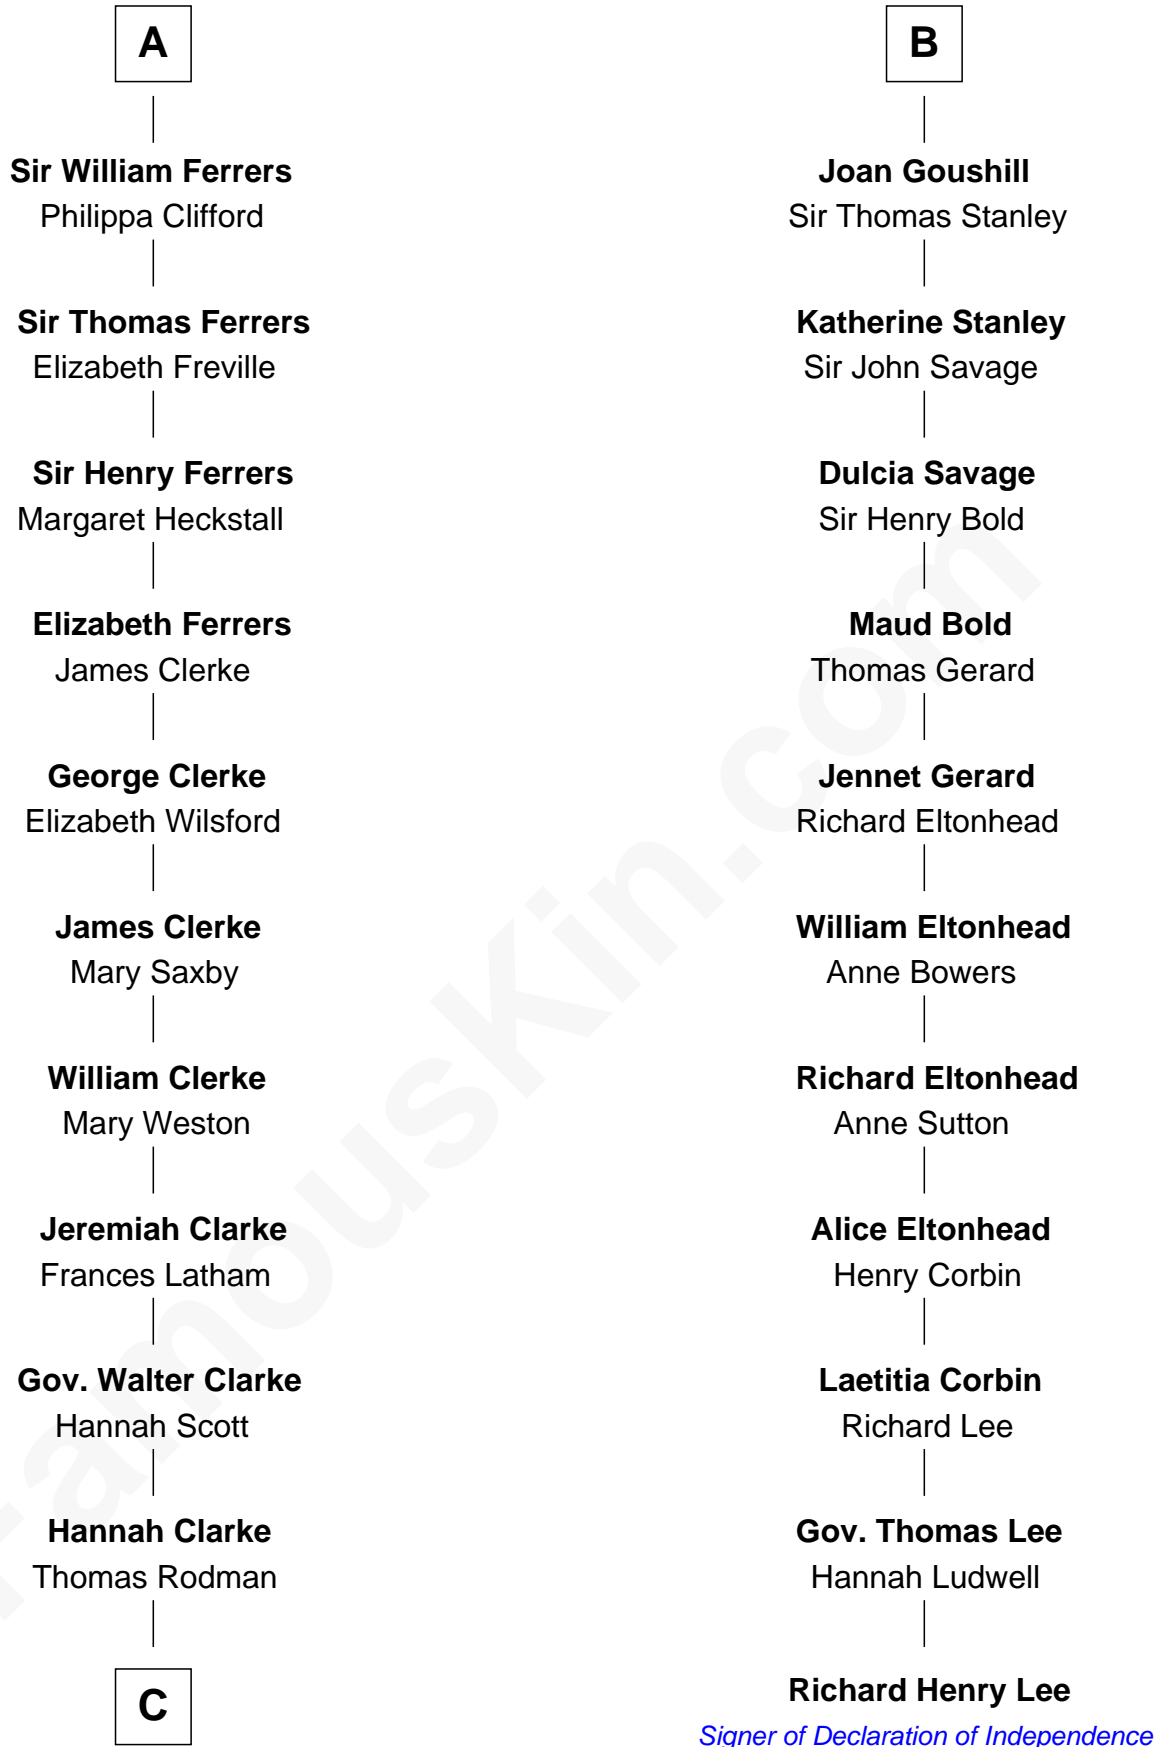

FamousKin.com

Relationship Chart of

Joseph Wharton

Founder of the Wharton School of Business

17th cousin 4 times removed of

Richard Henry Lee

Signer of the Declaration of Independence

C

—
Samuel Rodman

Mary Willett

—
Thomas Rodman

Mary Borden

—
Hannah Rodman

Samuel Rowland Fisher

—
Deborah Fisher

William Wharton