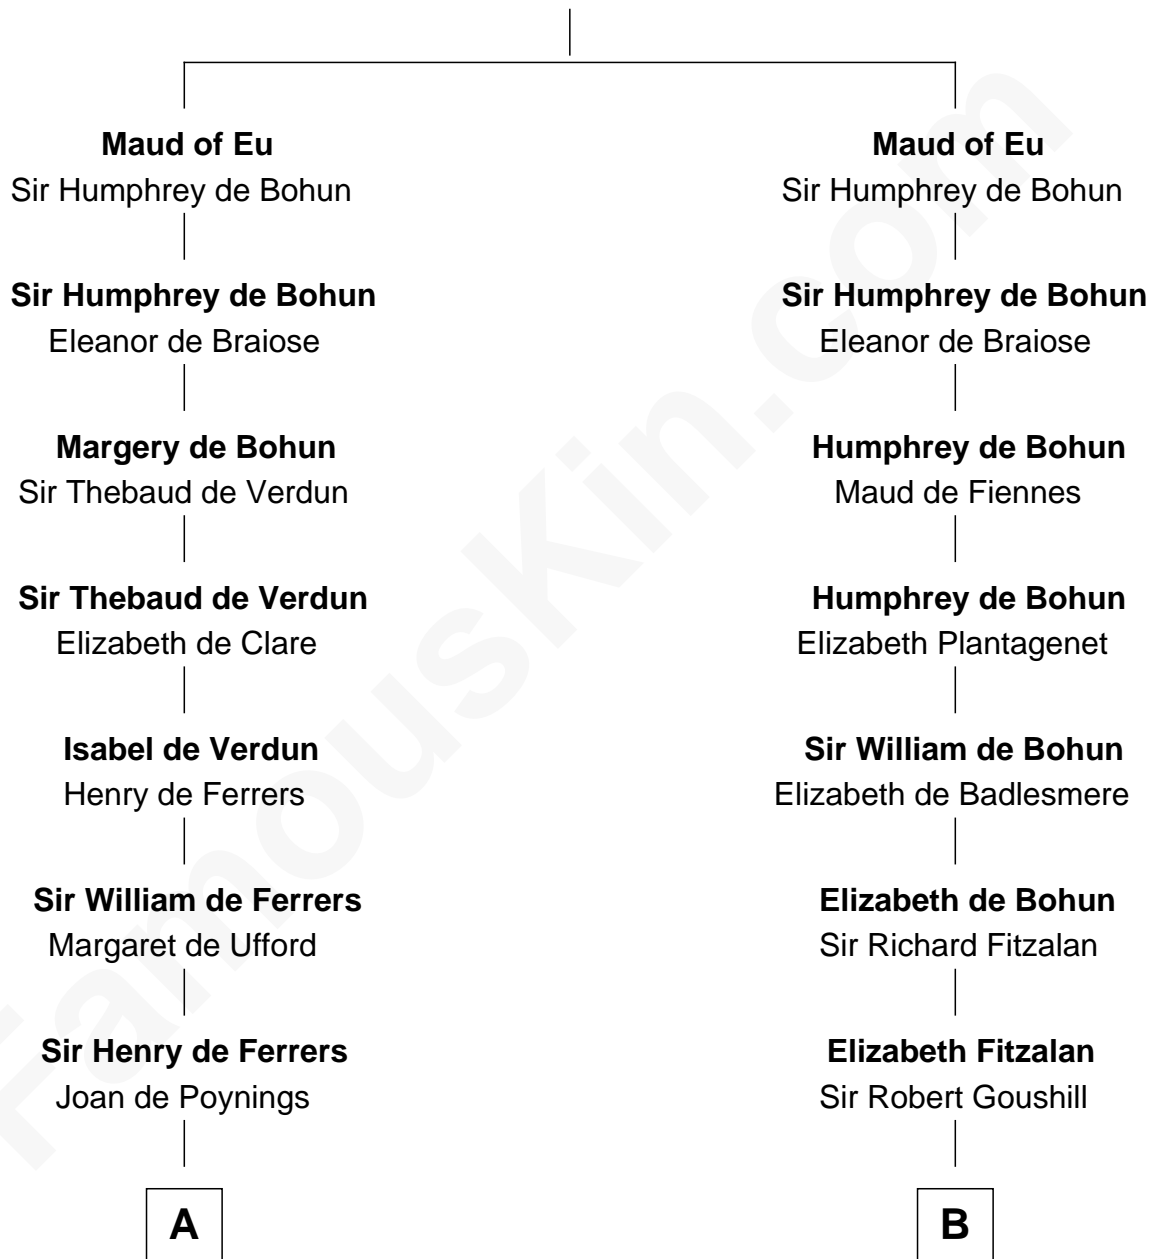

## Relationship Chart of

### Joseph Wharton

*Founder of the Wharton School of Business*

17th cousin 4 times removed of

### Richard Henry Lee

*Signer of the Declaration of Independence*

**Raoul de Lusgnan**

Alice de Eu

**C**

—  
**Samuel Rodman**

Mary Willett

—  
**Thomas Rodman**

Mary Borden

—  
**Hannah Rodman**

Samuel Rowland Fisher

—  
**Deborah Fisher**

William Wharton

—  
**Joseph Wharton**

*Founder, Wharton School of Business*

FamousKin.com