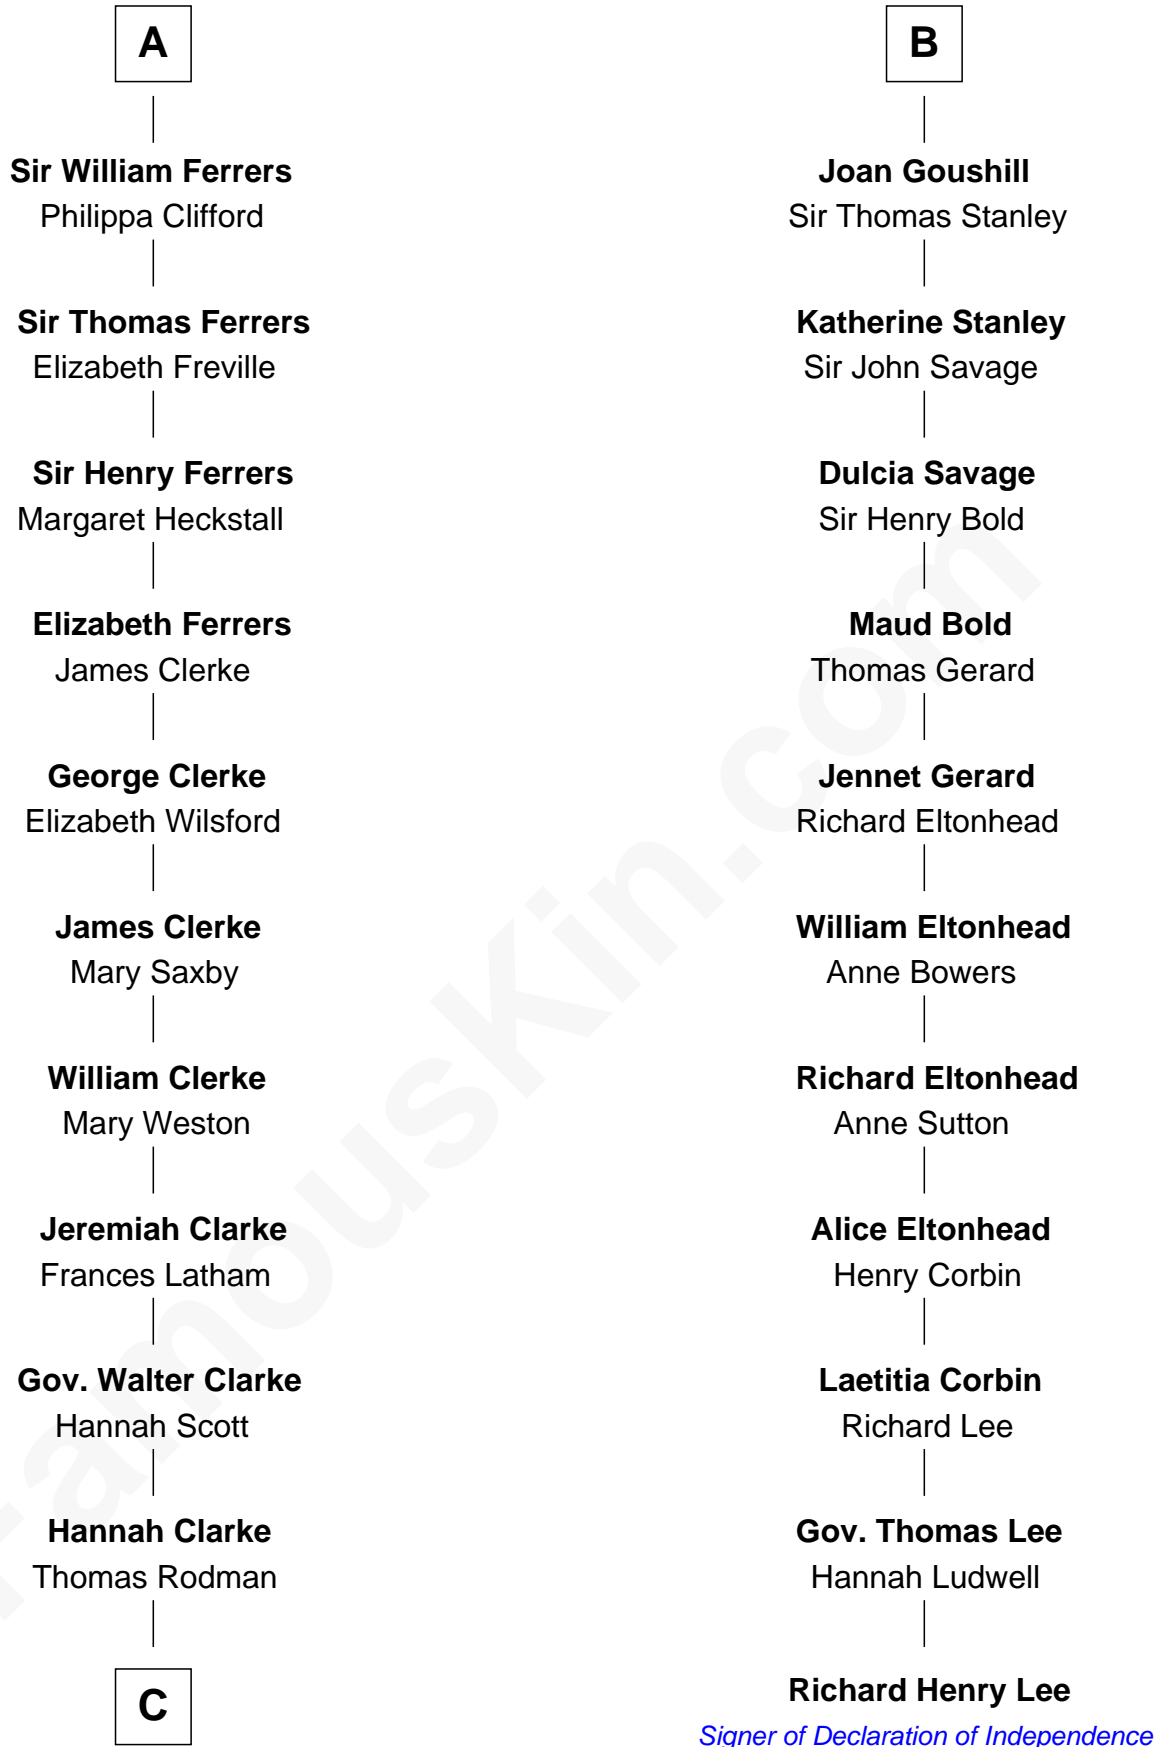

## Relationship Chart of

### Joseph Wharton

*Founder of the Wharton School of Business*

17th cousin 4 times removed of

### Richard Henry Lee

*Signer of the Declaration of Independence*

**Raoul de Lusgnan**

Alice de Eu

**C**

—  
**Samuel Rodman**

Mary Willett

—  
**Thomas Rodman**

Mary Borden

—  
**Hannah Rodman**

Samuel Rowland Fisher

—  
**Deborah Fisher**

William Wharton

—  
**Joseph Wharton**

*Founder, Wharton School of Business*

FamousKin.com