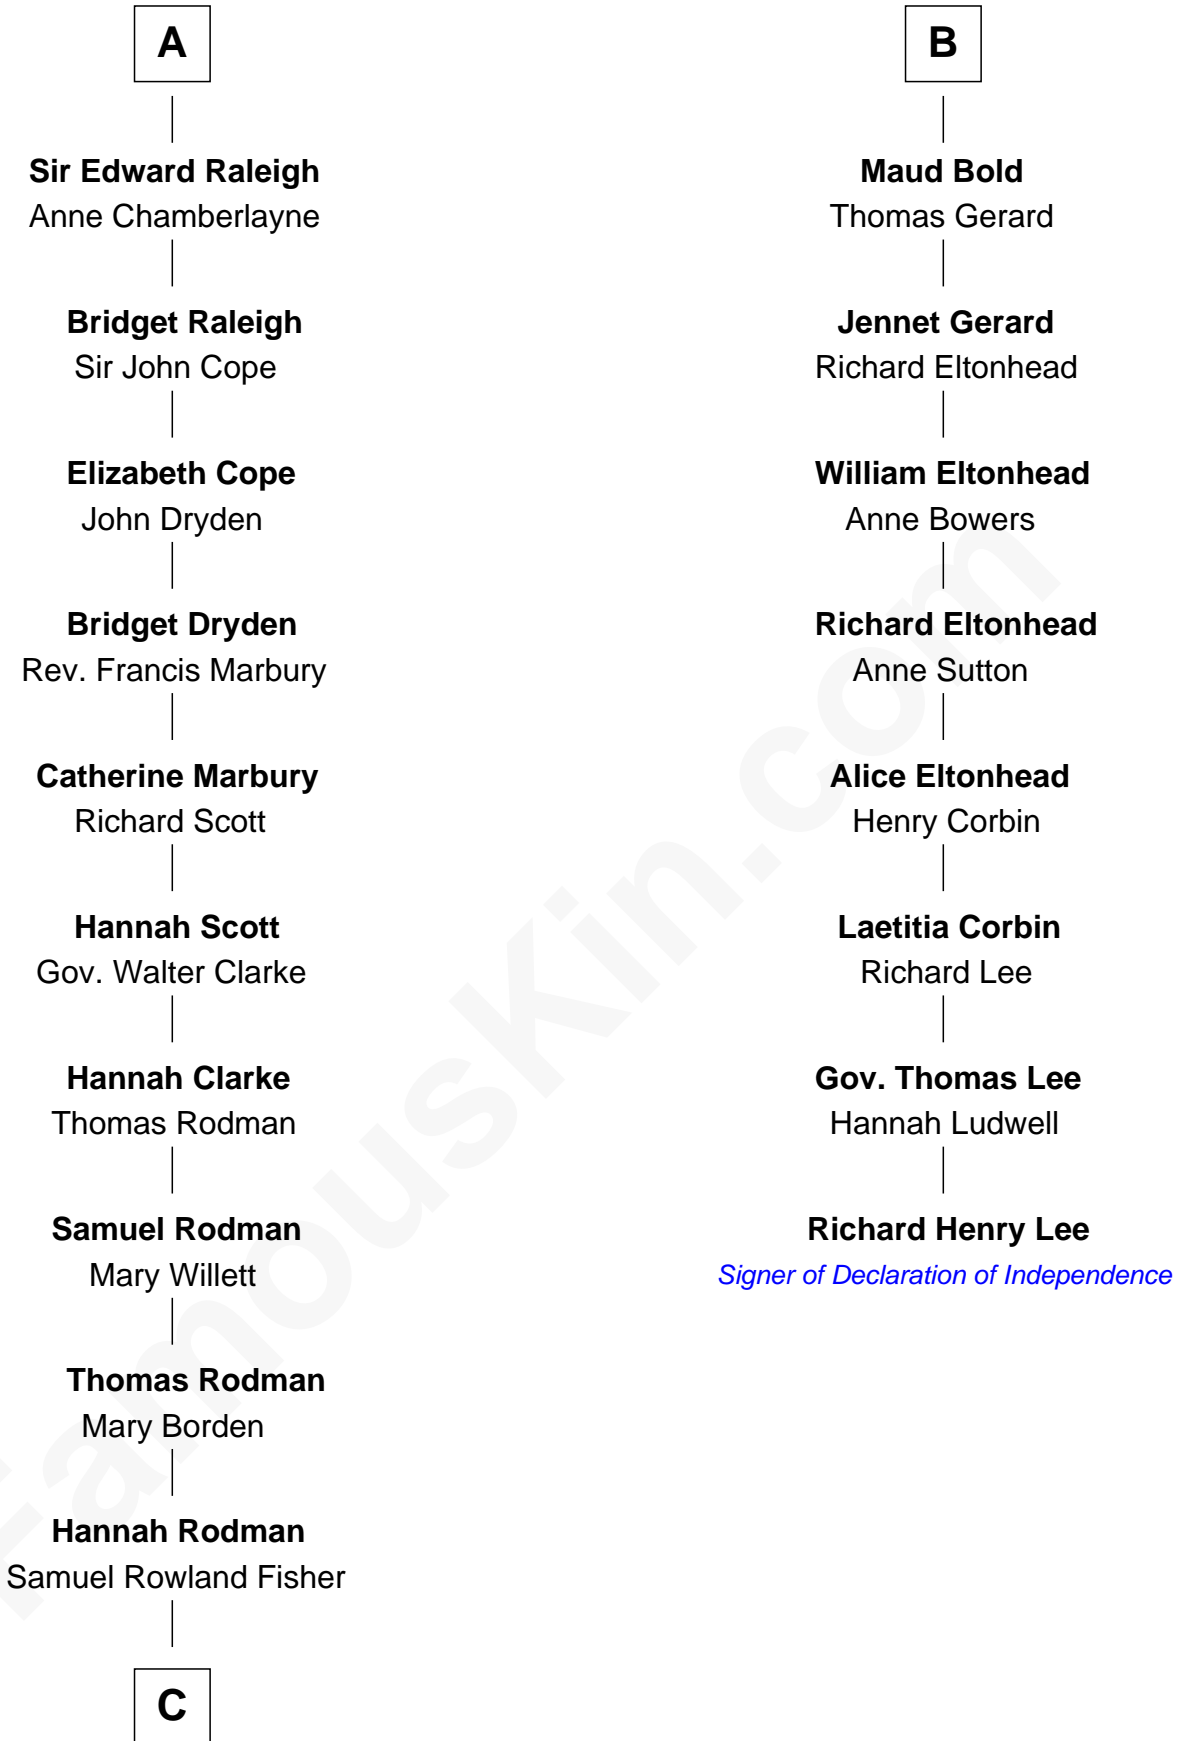

FamousKin.com

Relationship Chart of

Joseph Wharton

Founder of the Wharton School of Business

14th cousin 4 times removed of

Richard Henry Lee

Signer of the Declaration of Independence

C

Deborah Fisher
William Wharton

Joseph Wharton

Founder, Wharton School of Business

FamousKin.com