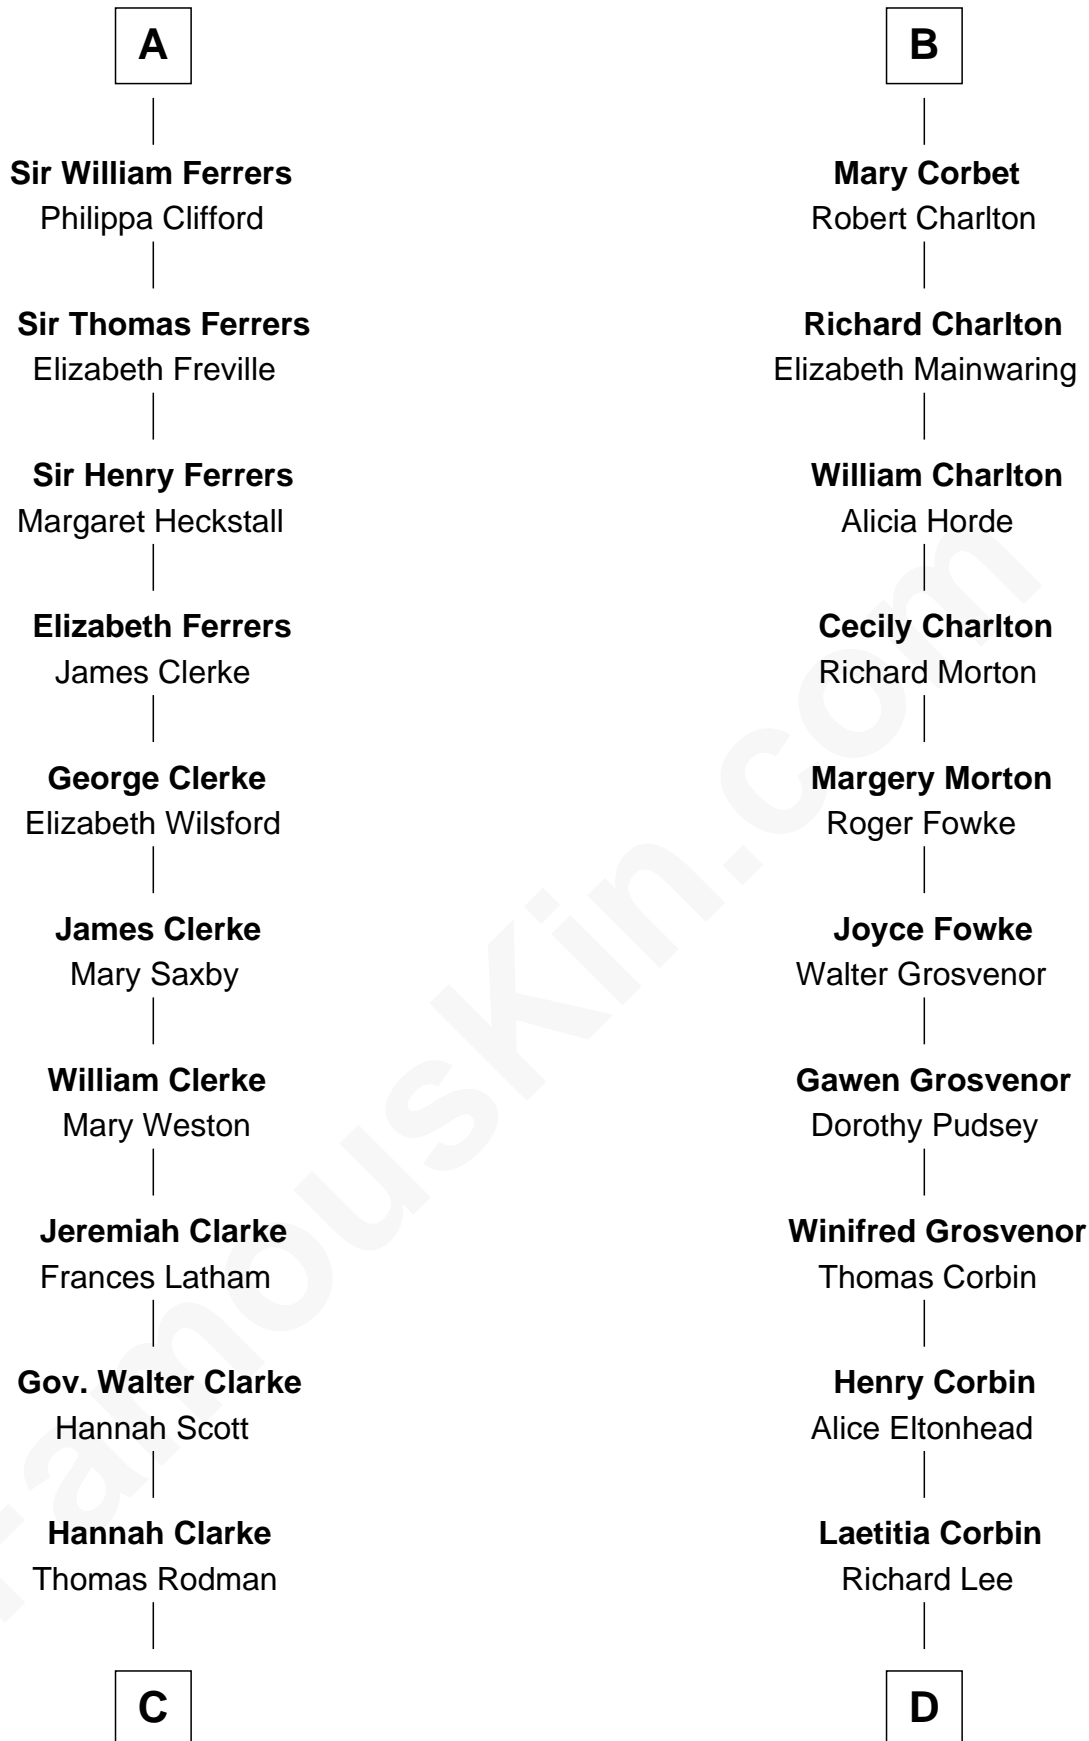

FamousKin.com

Relationship Chart of

Joseph Wharton

Founder of the Wharton School of Business

18th cousin 3 times removed of

Richard Henry Lee

Signer of the Declaration of Independence

C

Samuel Rodman

Mary Willett

Thomas Rodman

Mary Borden

Hannah Rodman

Samuel Rowland Fisher

Deborah Fisher

William Wharton