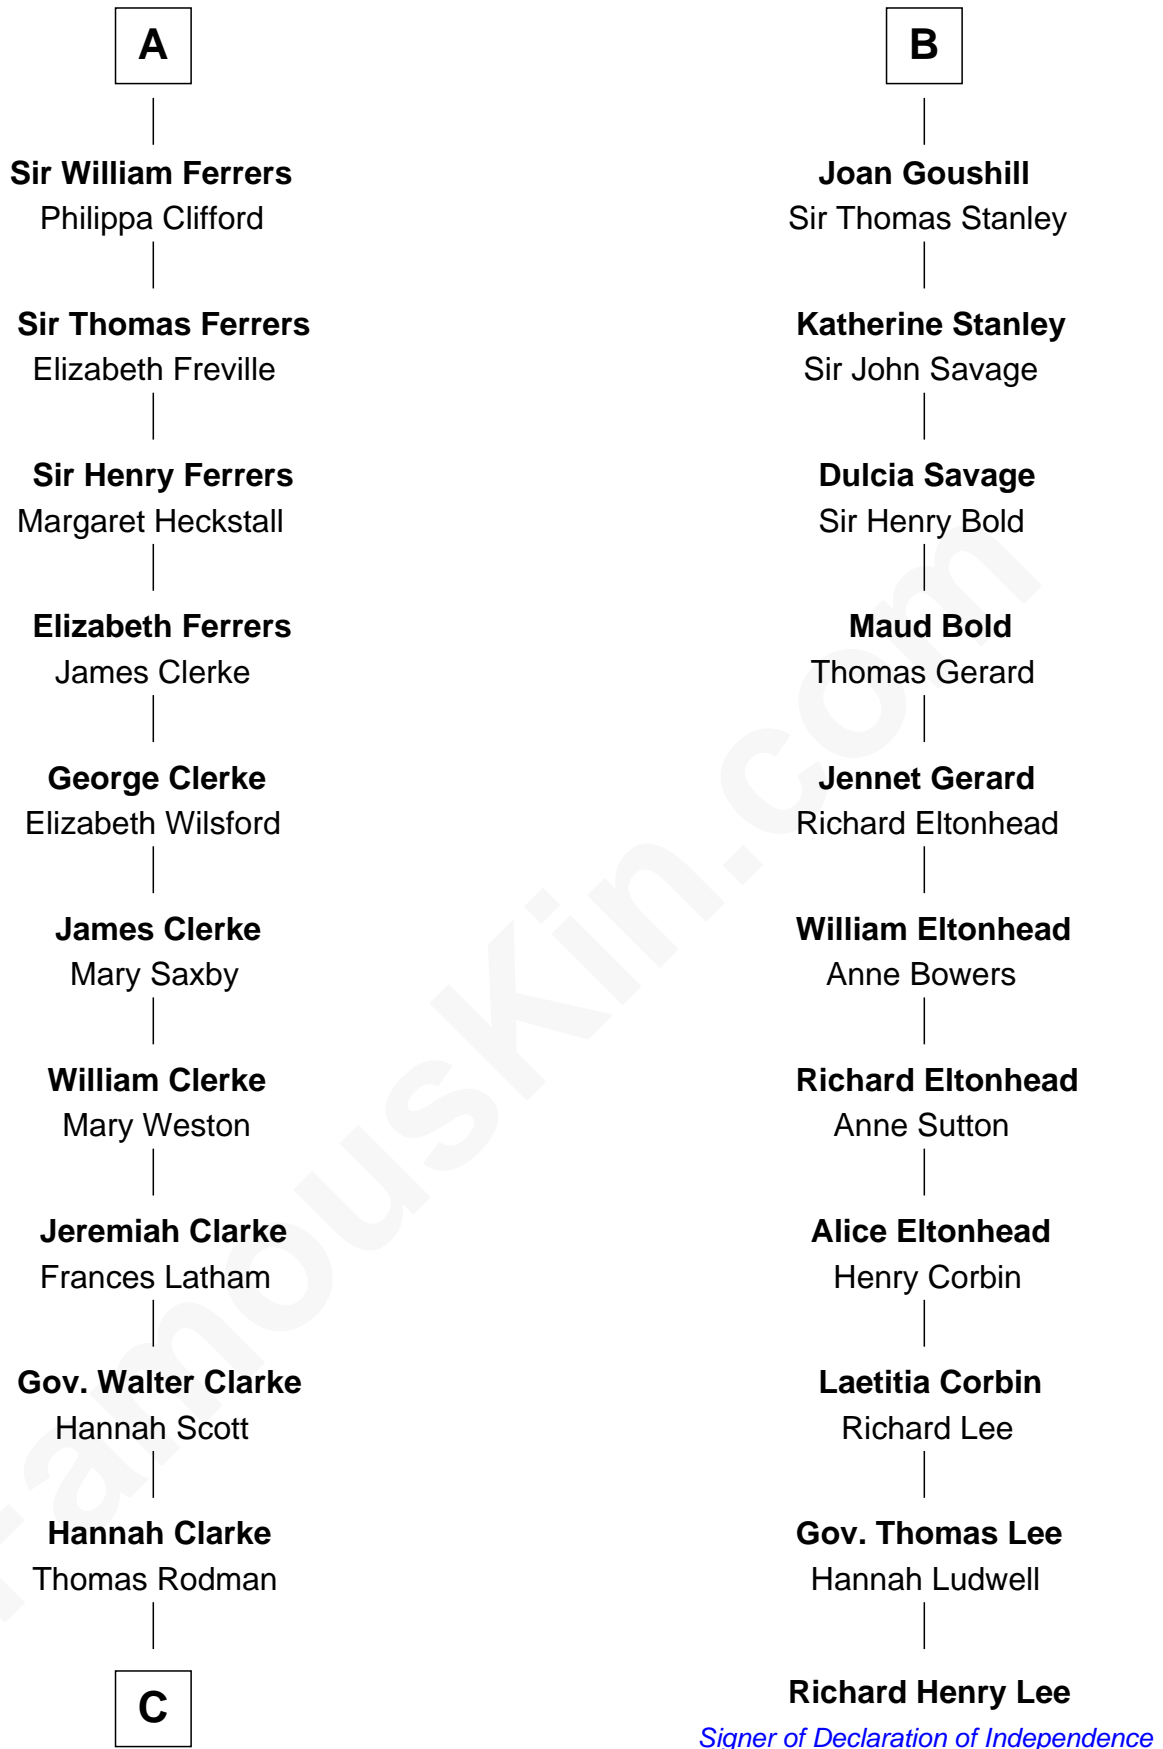

FamousKin.com

Relationship Chart of

Joseph Wharton

Founder of the Wharton School of Business

17th cousin 4 times removed of

Richard Henry Lee

Signer of the Declaration of Independence

Reginald de Braiose

C

—
Samuel Rodman

Mary Willett

—
Thomas Rodman

Mary Borden

—
Hannah Rodman

Samuel Rowland Fisher

—
Deborah Fisher

William Wharton

—
Joseph Wharton

Founder, Wharton School of Business

FamousKin.com