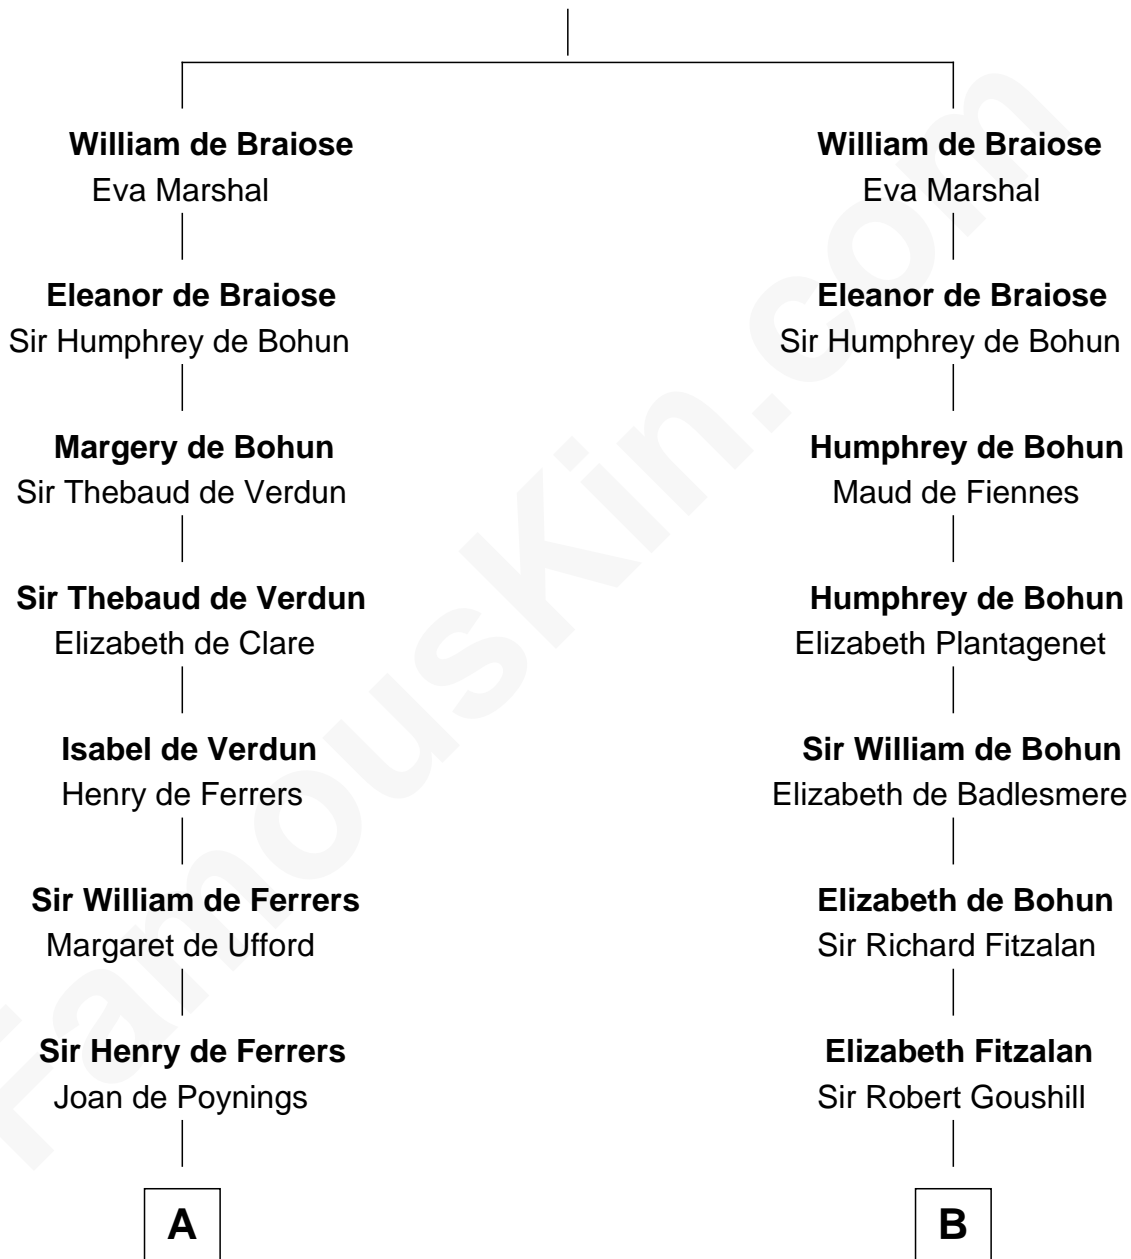

FamousKin.com

Relationship Chart of

Joseph Wharton

Founder of the Wharton School of Business

17th cousin 4 times removed of

Richard Henry Lee

Signer of the Declaration of Independence

Reginald de Braiose

C

—
Samuel Rodman

Mary Willett

—
Thomas Rodman

Mary Borden

—
Hannah Rodman

Samuel Rowland Fisher

—
Deborah Fisher

William Wharton

—
Joseph Wharton

Founder, Wharton School of Business

FamousKin.com