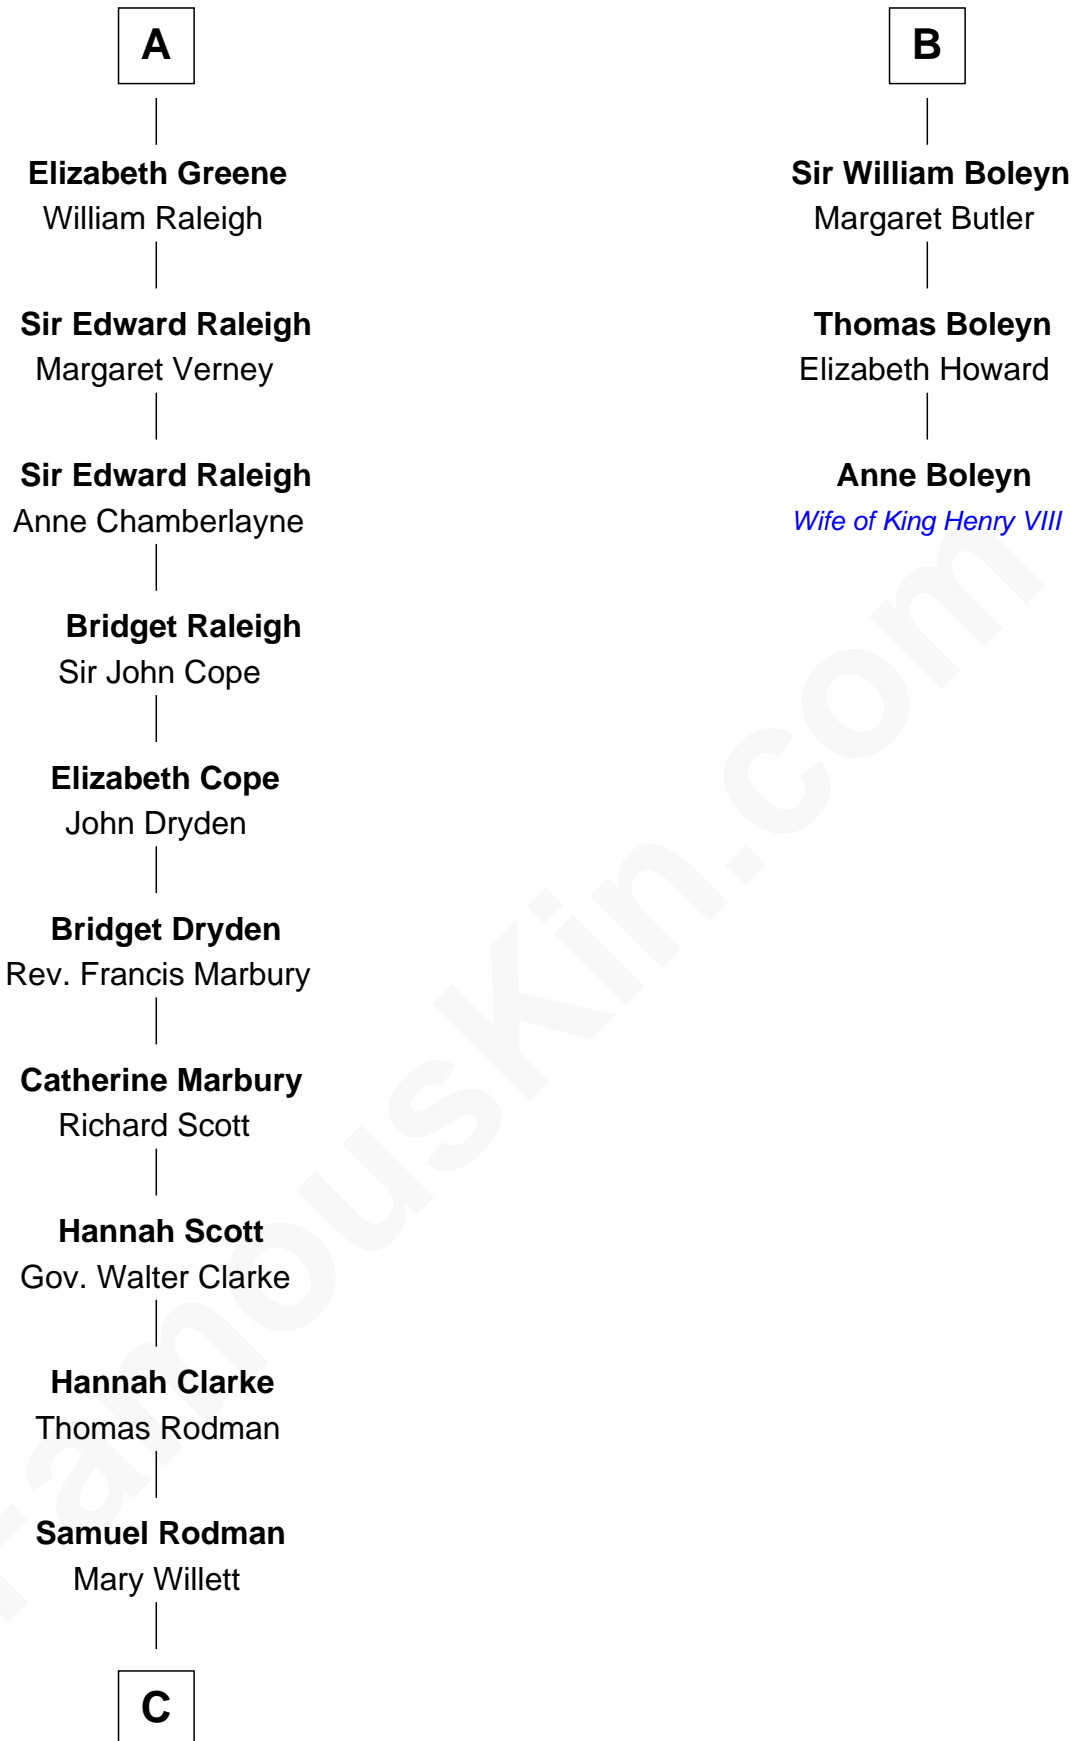

### Joseph Wharton

Founder of the Wharton School of Business

9th cousin 11 times removed of

### Anne Boleyn

2nd Wife of King Henry VIII

**Sir Roger de Somery**

Nichole d'Aubenev

**C**

—  
**Thomas Rodman**

Mary Borden

—  
**Hannah Rodman**

Samuel Rowland Fisher

—  
**Deborah Fisher**

William Wharton

—  
**Joseph Wharton**

*Founder, Wharton School of Business*

FamousKin.com