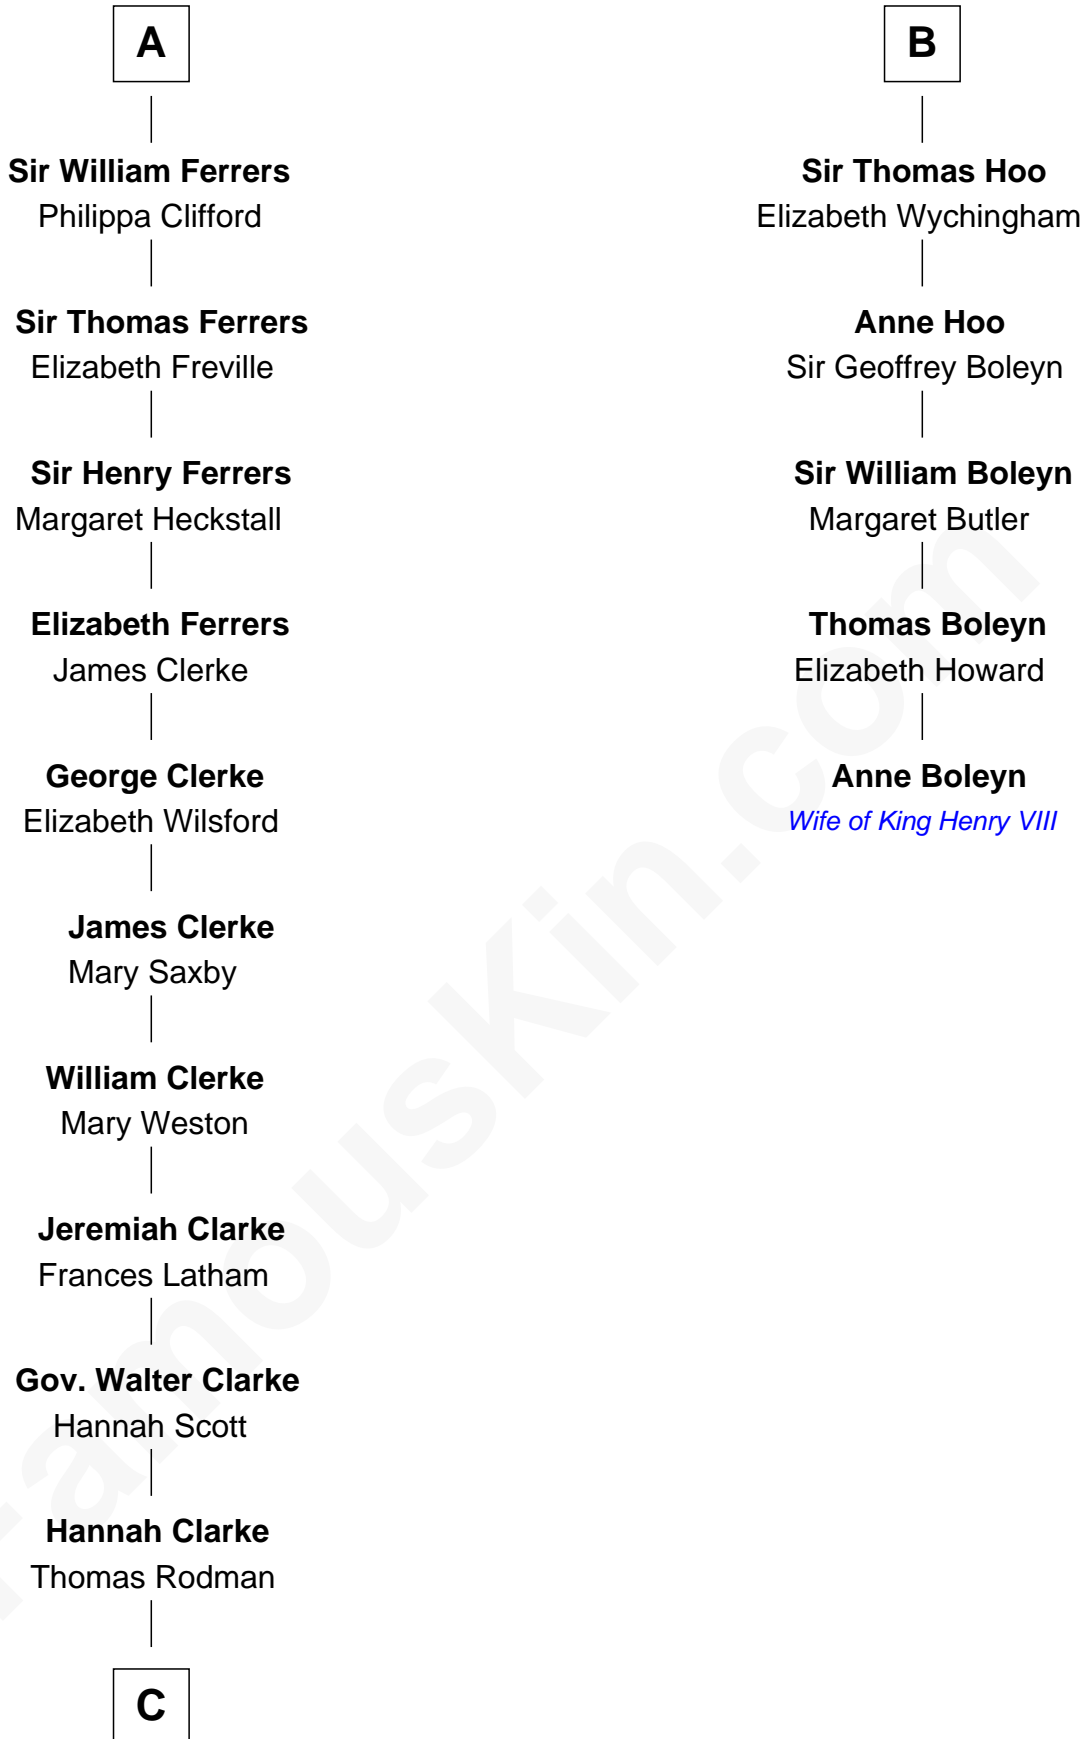

FamousKin.com

Relationship Chart of

Joseph Wharton

Founder of the Wharton School of Business

11th cousin 10 times removed of

Anne Boleyn

2nd Wife of King Henry VIII

Hugh de Kevelioc
Bertrade de Montfort

Agnes of Chester
Sir William de Ferrers

Sir William de Ferrers
Margaret de Quincy

Sir William de Ferrers
Anne Duward

Sir William de Ferrers
de Segrave

Henry de Ferrers
Isabel de Verdun

Sir William de Ferrers
Margaret de Ufford

Sir Henry de Ferrers
Joan de Poynings

A

Mabel of Chester
William d'Aubeney

Nichole d'Aubeney
Sir Roger de Somery

Joan de Somery
John IV le Strange

Hawise le Strange
Robert de Felton

Sir John de Felton
Sibyl - - - - -

Sir Thomas de Felton
Joan Walkfare

Eleanor de Felton
Sir Thomas Hoo

B

C

—
Samuel Rodman

Mary Willett

—
Thomas Rodman

Mary Borden